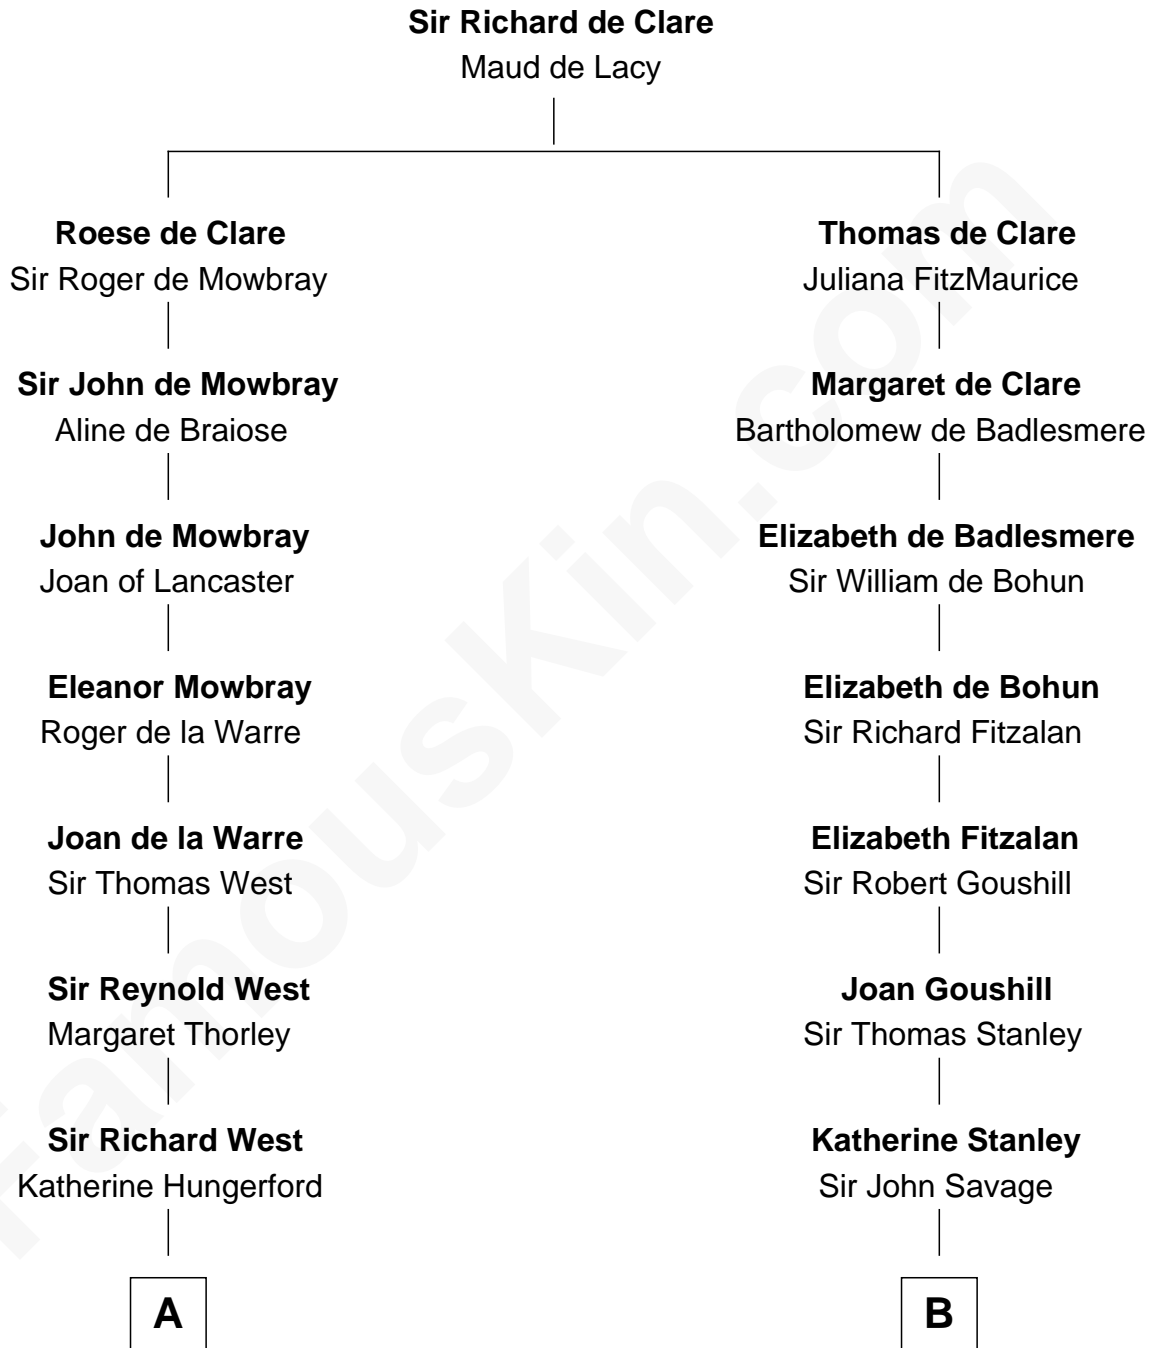

FamousKin.com

Relationship Chart of

Ray Bradbury

Author of The Martian Chronicles

16th cousin 5 times removed of

Thomas Sim Lee

2nd and 7th Governor of Maryland

C

—
Samuel Bradbury
Frances Mary Rothead

—
Samuel Irving Bradbury
Mary Adell Spaulding

—
Samuel Hinkston Bradbury
Minnie Alice Davis

—
Leonard Spaulding Bradbury
Esther Marie Moberg

—
Ray Bradbury
Author of The Martian Chronicles