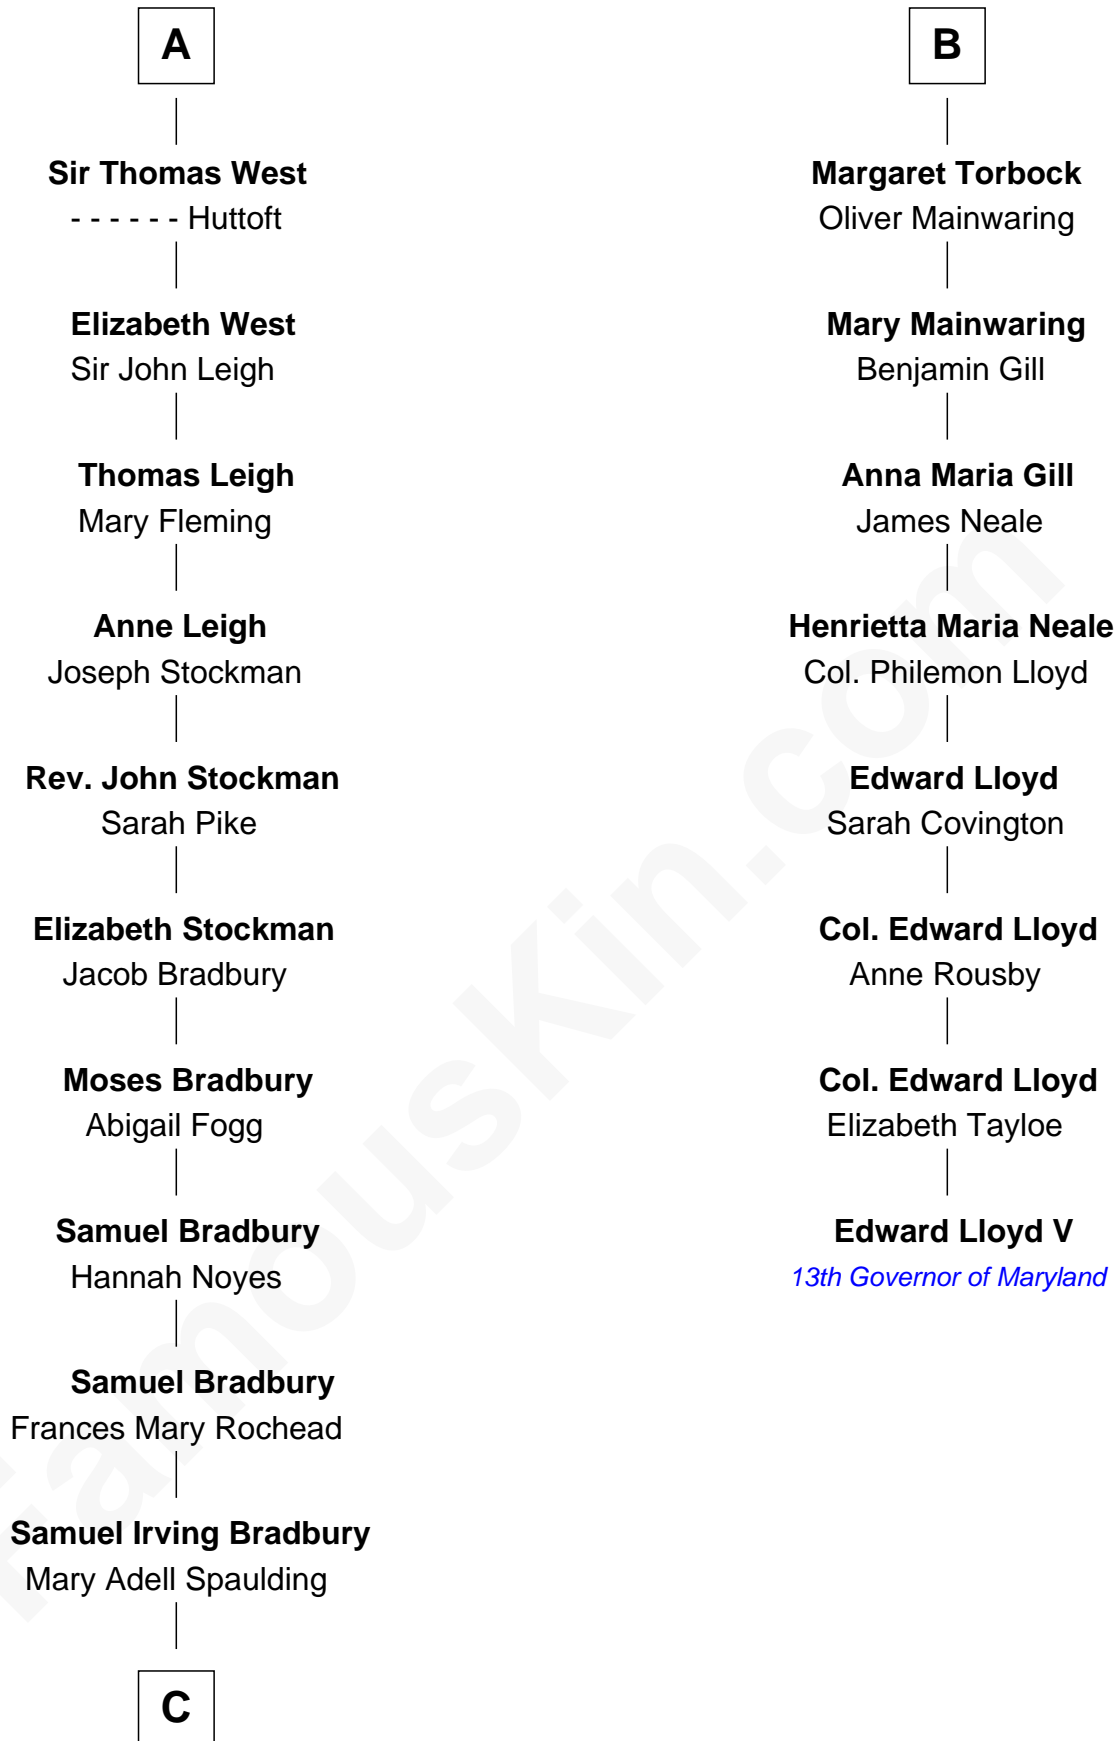

## Relationship Chart of

### Ray Bradbury

*Author of The Martian Chronicles*

**14th cousin 5 times removed of**

### Edward Lloyd V

*13th Governor of Maryland*

**C**

—  
**Samuel Hinkston Bradbury**

Minnie Alice Davis

—  
**Leonard Spaulding Bradbury**

Esther Marie Moberg

—  
**Ray Bradbury**