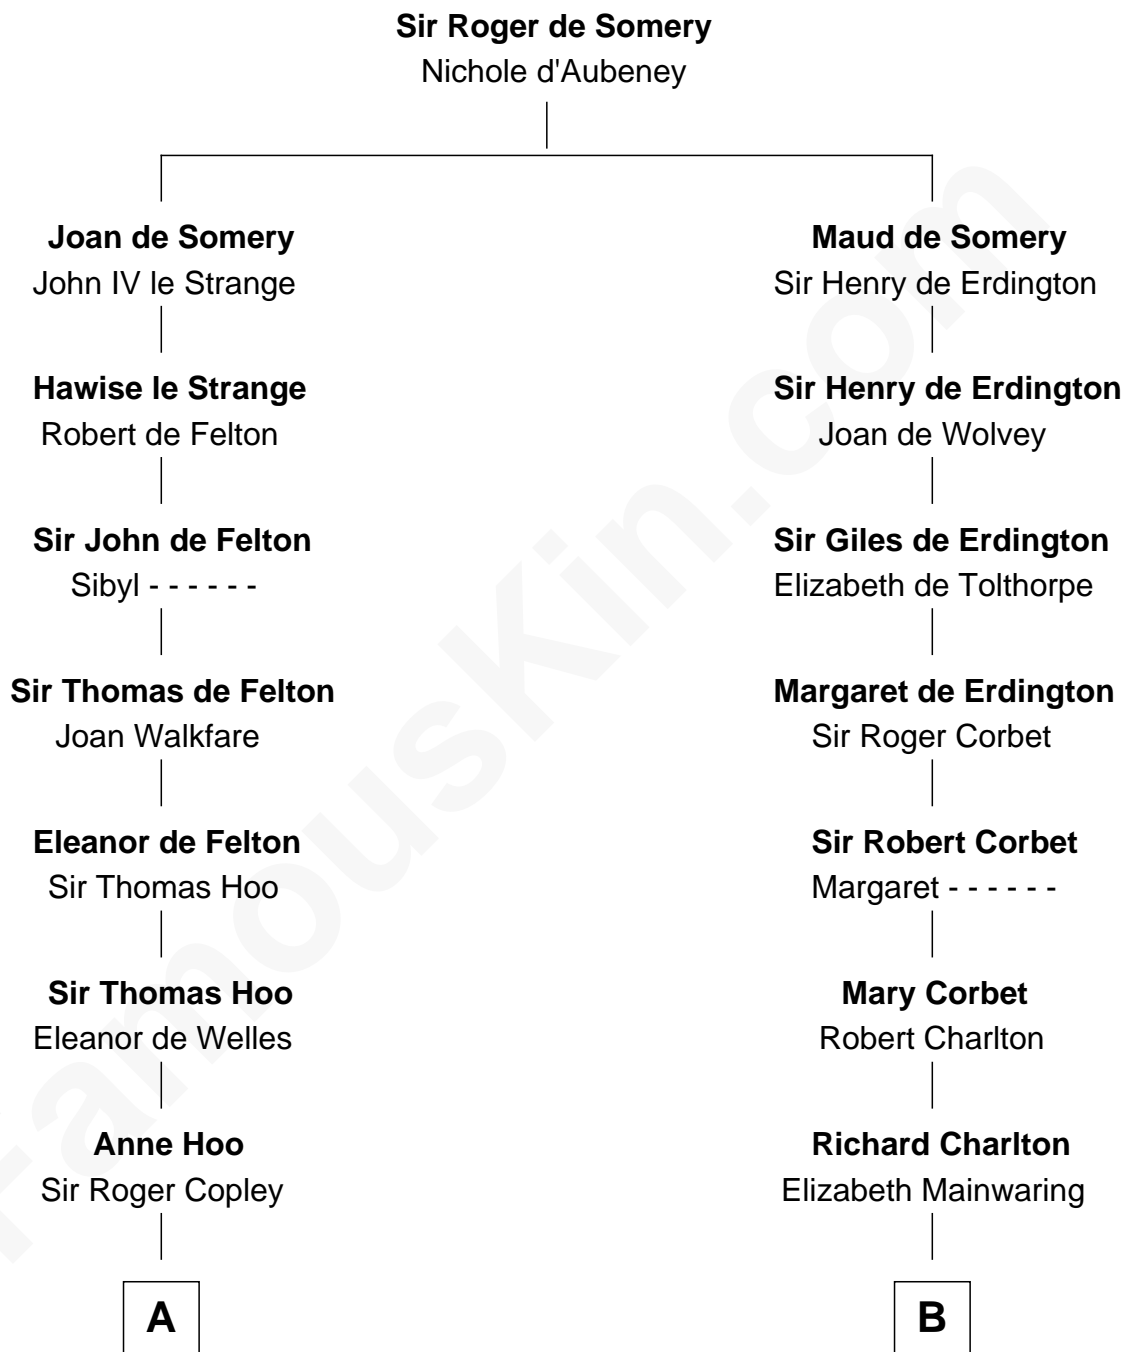

# FamousKin.com Relationship Chart of

**Ray Bradbury**

*Author of The Martian Chronicles*

20th cousin 1 time removed of

**Henry Lloyd**

*40th Governor of Maryland*

**C**

**Samuel Bradbury**  
Frances Mary Rothead

**Samuel Irving Bradbury**  
Mary Adell Spaulding

**Samuel Hinkston Bradbury**  
Minnie Alice Davis

**Leonard Spaulding Bradbury**  
Esther Marie Moberg

**Ray Bradbury**  
*Author of The Martian Chronicles*

**D**

**Elizabeth Tayloe**  
Col. Edward Lloyd

**Col. Edward Lloyd**  
Sally Scott Murray

**Daniel Lloyd**  
Catherine Henry

**Henry Lloyd**  
*40th Governor of Maryland*