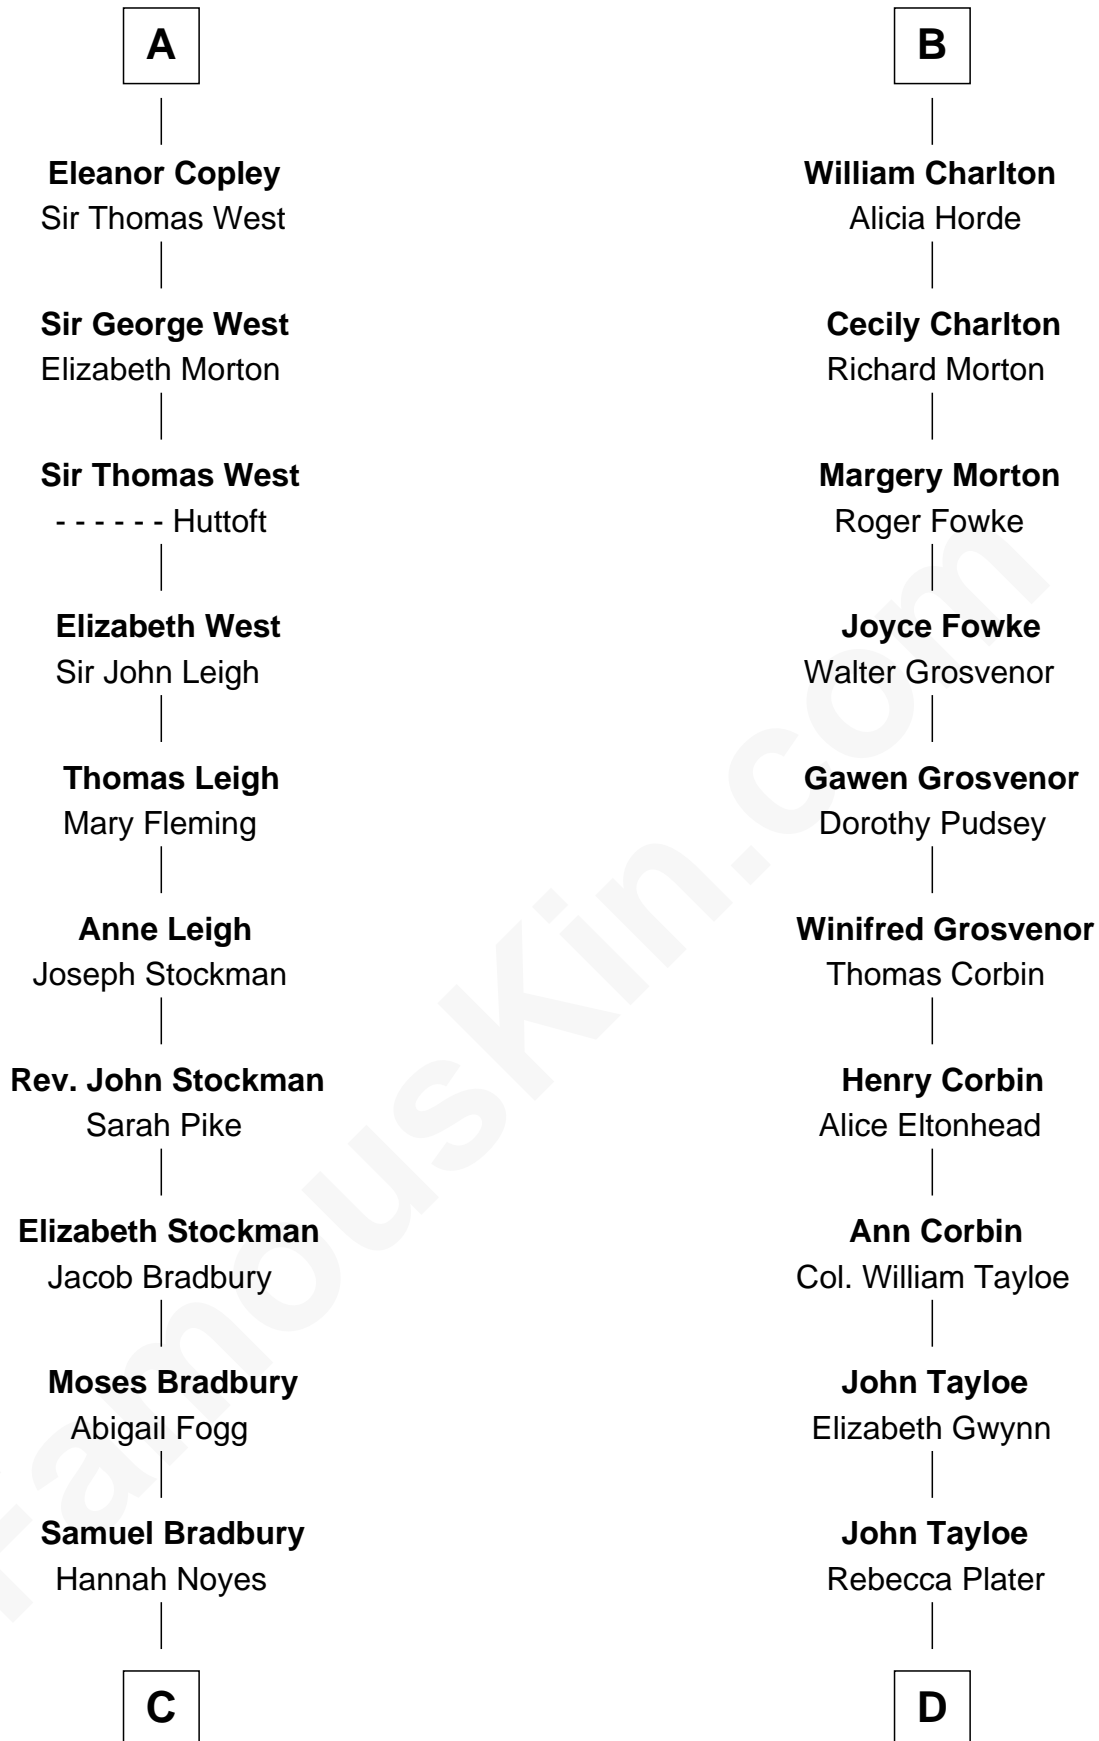

# FamousKin.com Relationship Chart of

**Ray Bradbury**

*Author of The Martian Chronicles*

20th cousin 1 time removed of

**Henry Lloyd**

*40th Governor of Maryland*

**C**

**Samuel Bradbury**  
Frances Mary Rothead

**Samuel Irving Bradbury**  
Mary Adell Spaulding

**Samuel Hinkston Bradbury**  
Minnie Alice Davis

**Leonard Spaulding Bradbury**  
Esther Marie Moberg

**Ray Bradbury**  
*Author of The Martian Chronicles*

**D**

**Elizabeth Tayloe**  
Col. Edward Lloyd

**Col. Edward Lloyd**  
Sally Scott Murray

**Daniel Lloyd**  
Catherine Henry

**Henry Lloyd**  
*40th Governor of Maryland*