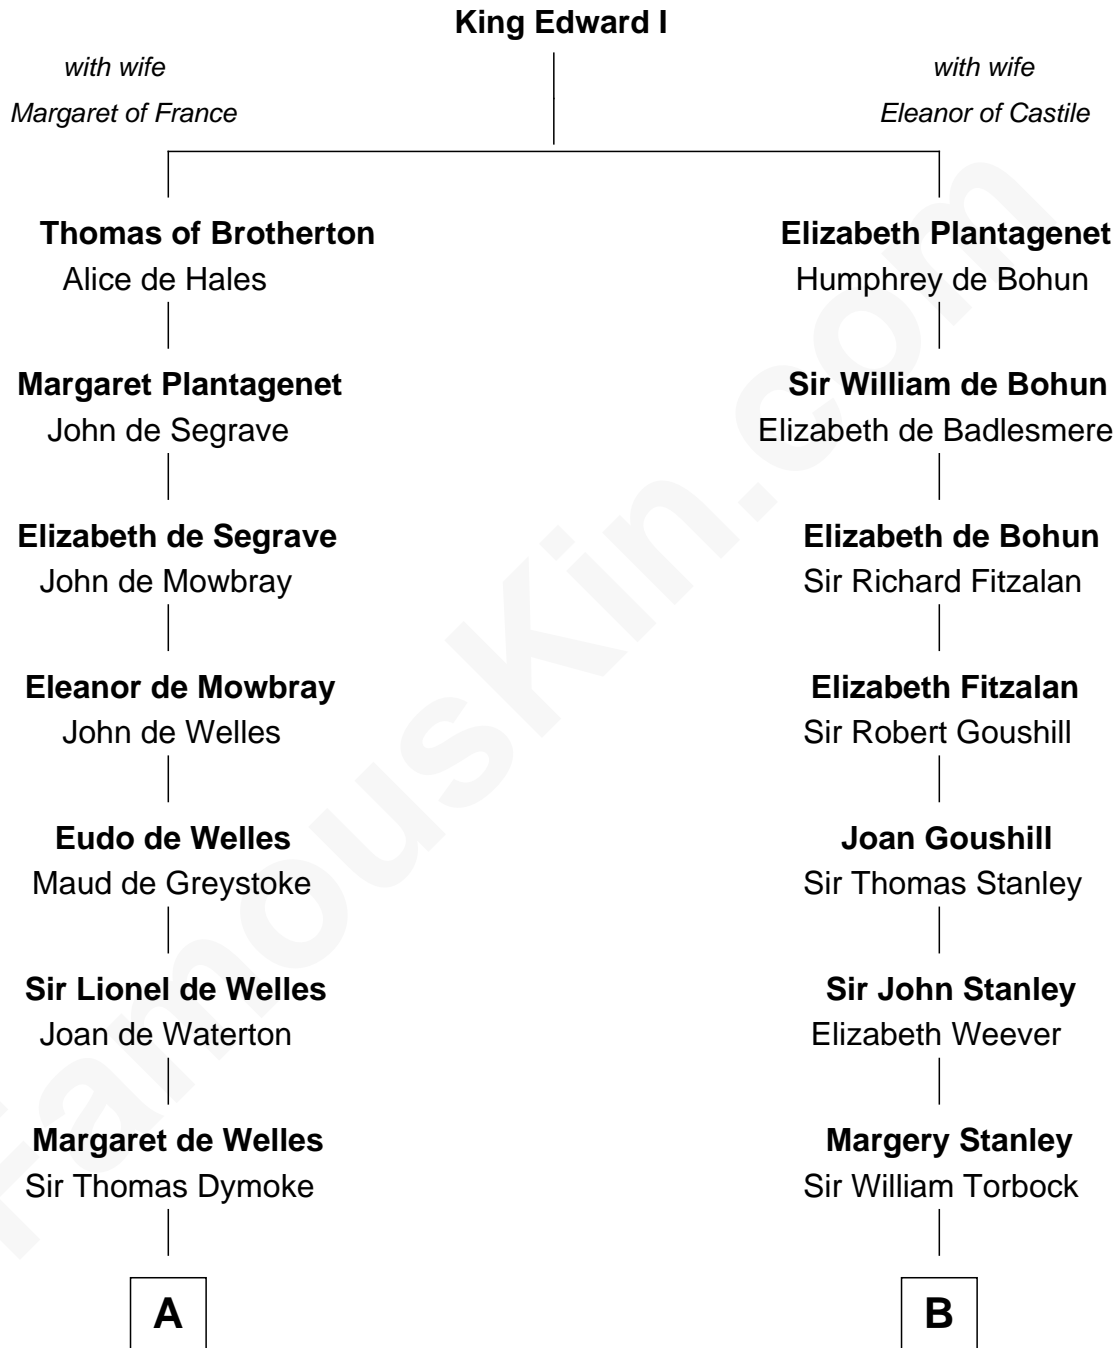

# FamousKin.com Relationship Chart of

**Ray Bradbury**

*Author of The Martian Chronicles*

18th cousin 3 times removed of

**Henry Lloyd**

*40th Governor of Maryland*

**C**

**Samuel Bradbury**  
Frances Mary Rothead

**Samuel Irving Bradbury**  
Mary Adell Spaulding

**Samuel Hinkston Bradbury**  
Minnie Alice Davis

**Leonard Spaulding Bradbury**  
Esther Marie Moberg

**Ray Bradbury**  
*Author of The Martian Chronicles*

**D**

**Daniel Lloyd**  
Catherine Henry

**Henry Lloyd**  
*40th Governor of Maryland*

FamousKin.com