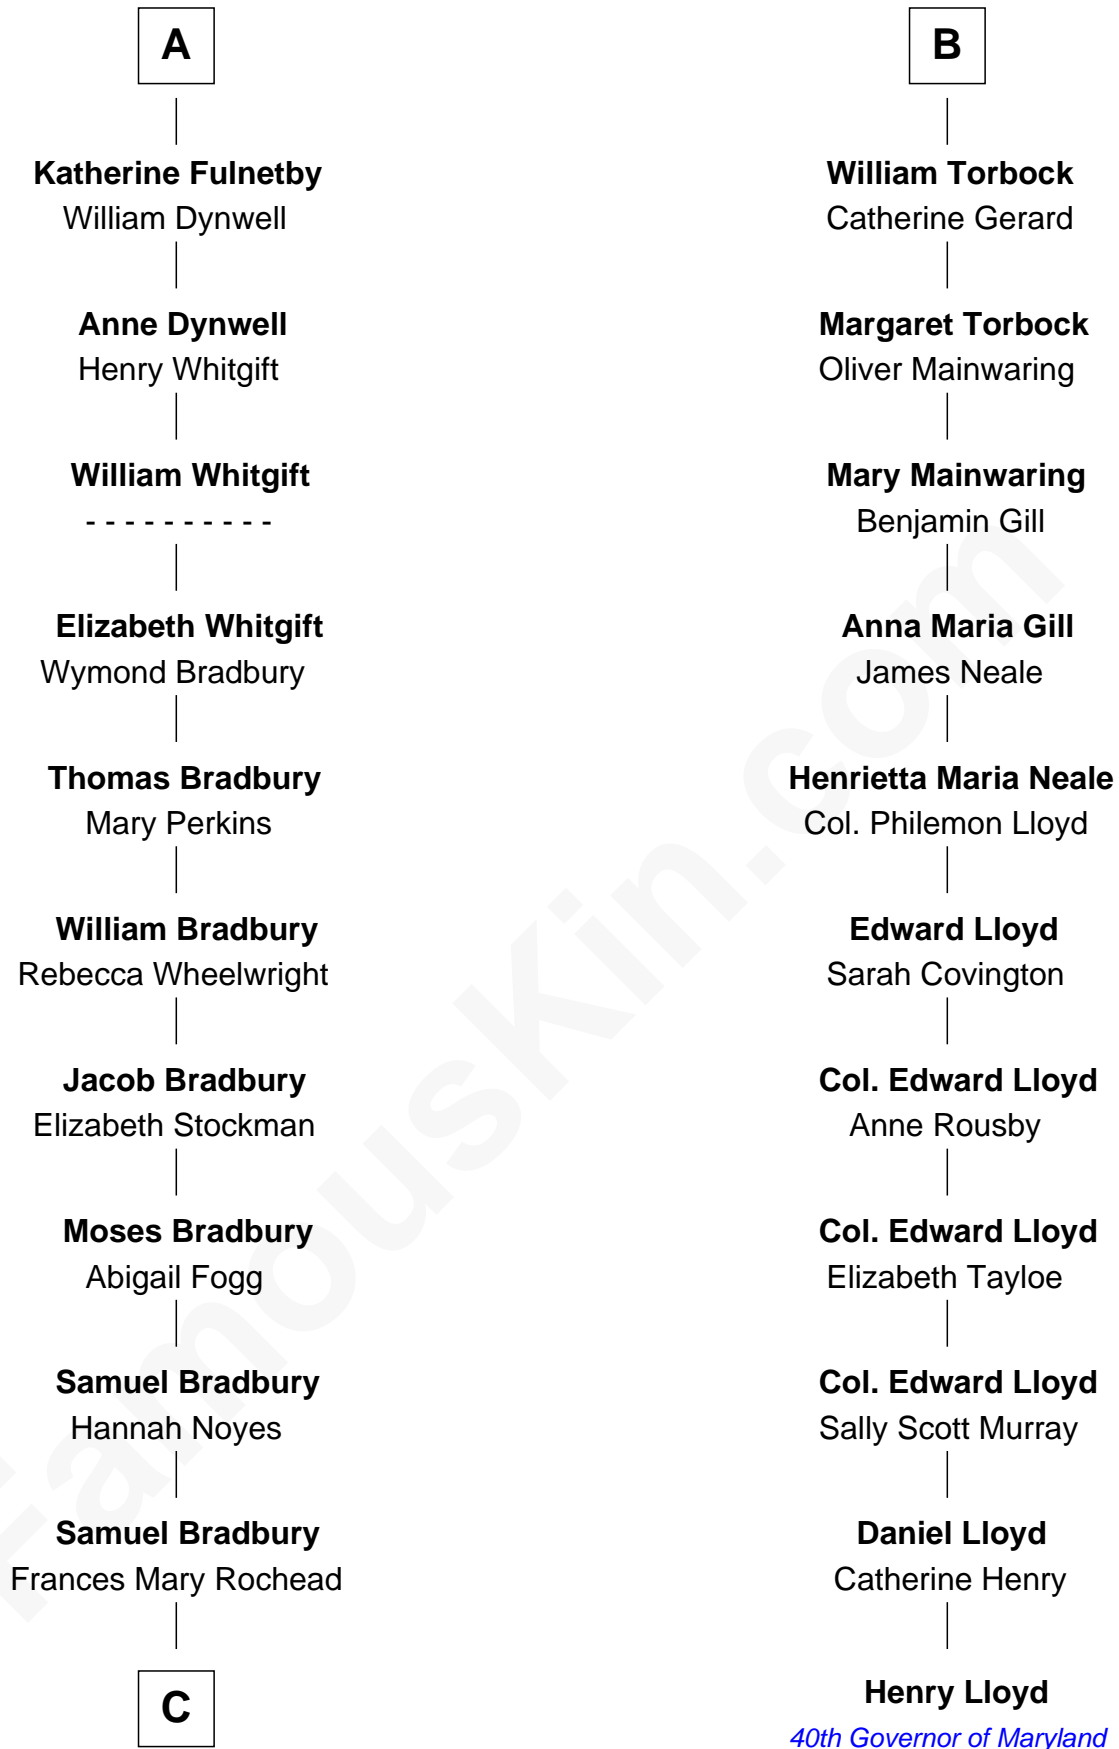

FamousKin.com

Relationship Chart of

Ray Bradbury

Author of The Martian Chronicles

17th cousin 3 times removed of

Henry Lloyd

40th Governor of Maryland

Bartholomew de Badlesmere

Margaret de Clare

Margery de Badlesmere

Sir William de Ros

Maud de Roos

John de Welles

John de Welles

Eleanor de Mowbray

Eudo de Welles

Elizabeth de Badlesmere

Sir William de Bohun

Elizabeth de Bohun

Sir Richard Fitzalan

Elizabeth Fitzalan

Sir Robert Goushill

Joan Goushill

Sir Thomas Stanley

Sir John Stanley

Elizabeth Weever

Margery Stanley

Sir William Torbock

Thomas Torbock

Elizabeth Moore

B

C