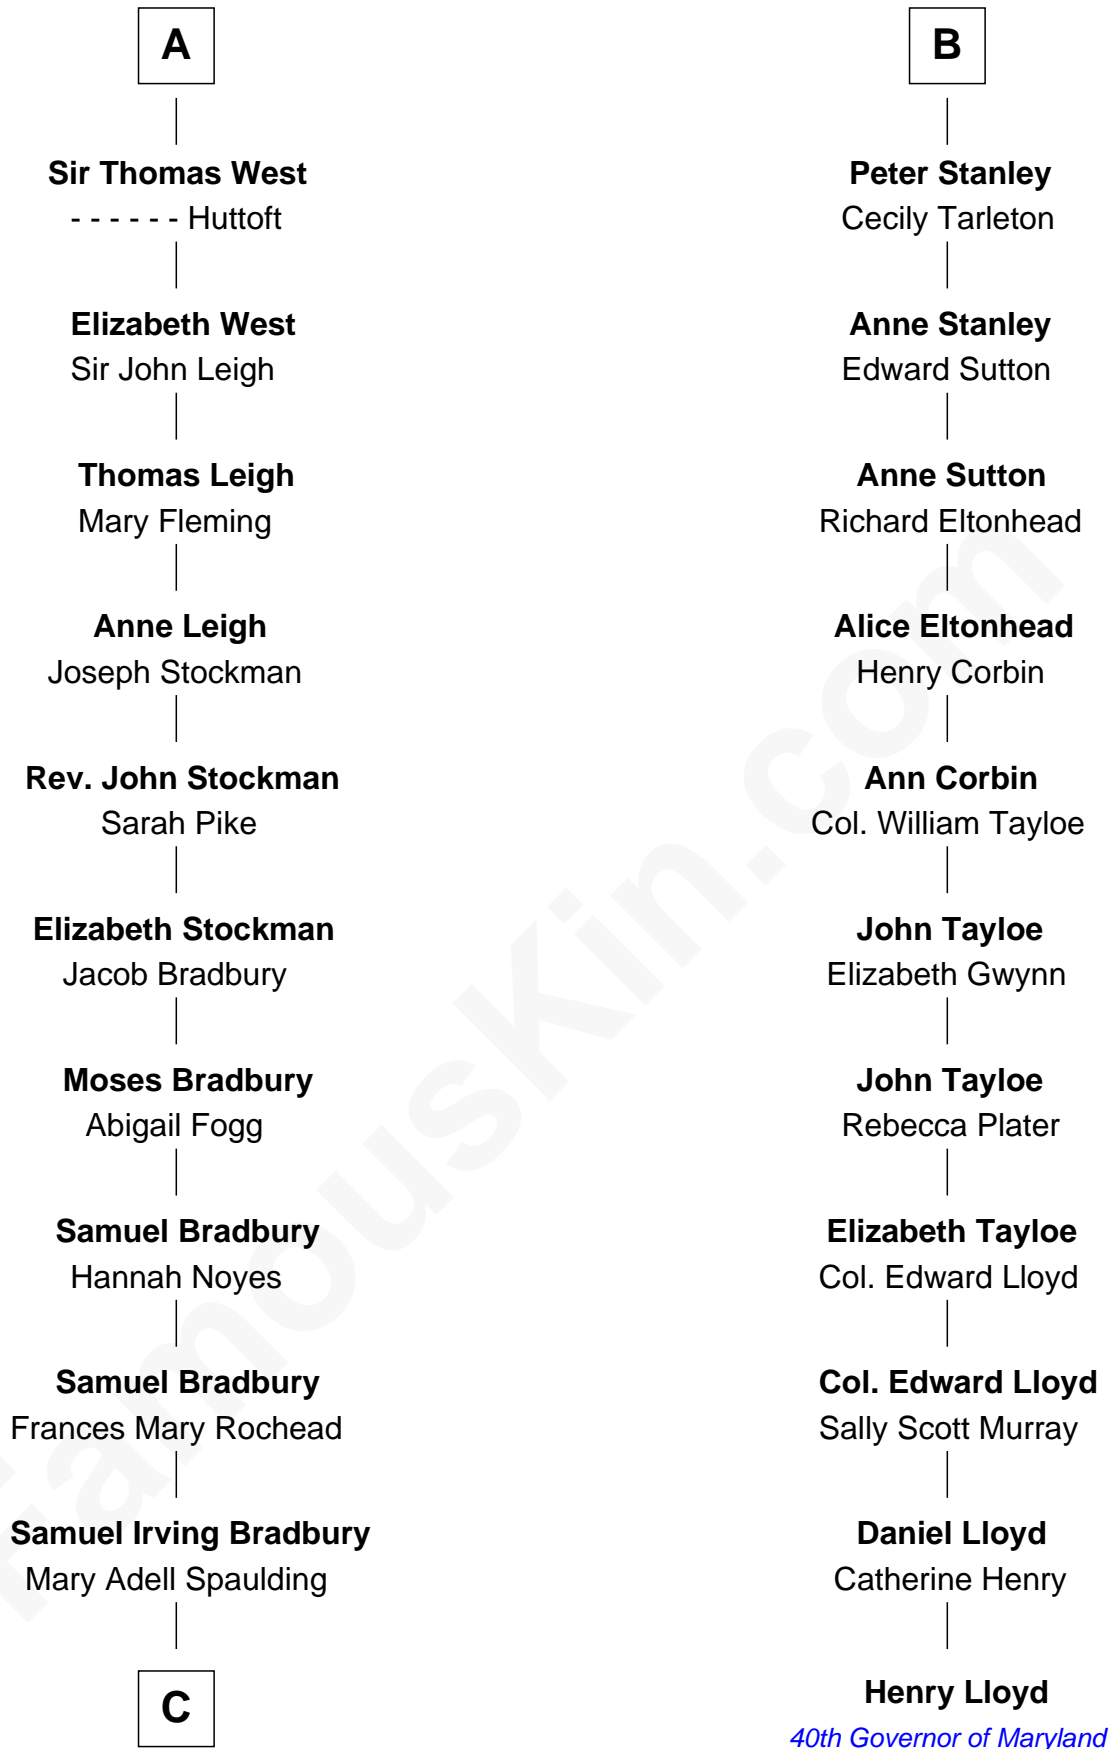

FamousKin.com Relationship Chart of

Ray Bradbury

Author of The Martian Chronicles

17th cousin 2 times removed of

Henry Lloyd

40th Governor of Maryland

Sir Robert de Holland

Maude la Zouche

C

—
Samuel Hinkston Bradbury

Minnie Alice Davis

—
Leonard Spaulding Bradbury

Esther Marie Moberg

—
Ray Bradbury

Author of [The Martian Chronicles](#)

FamousKin.com