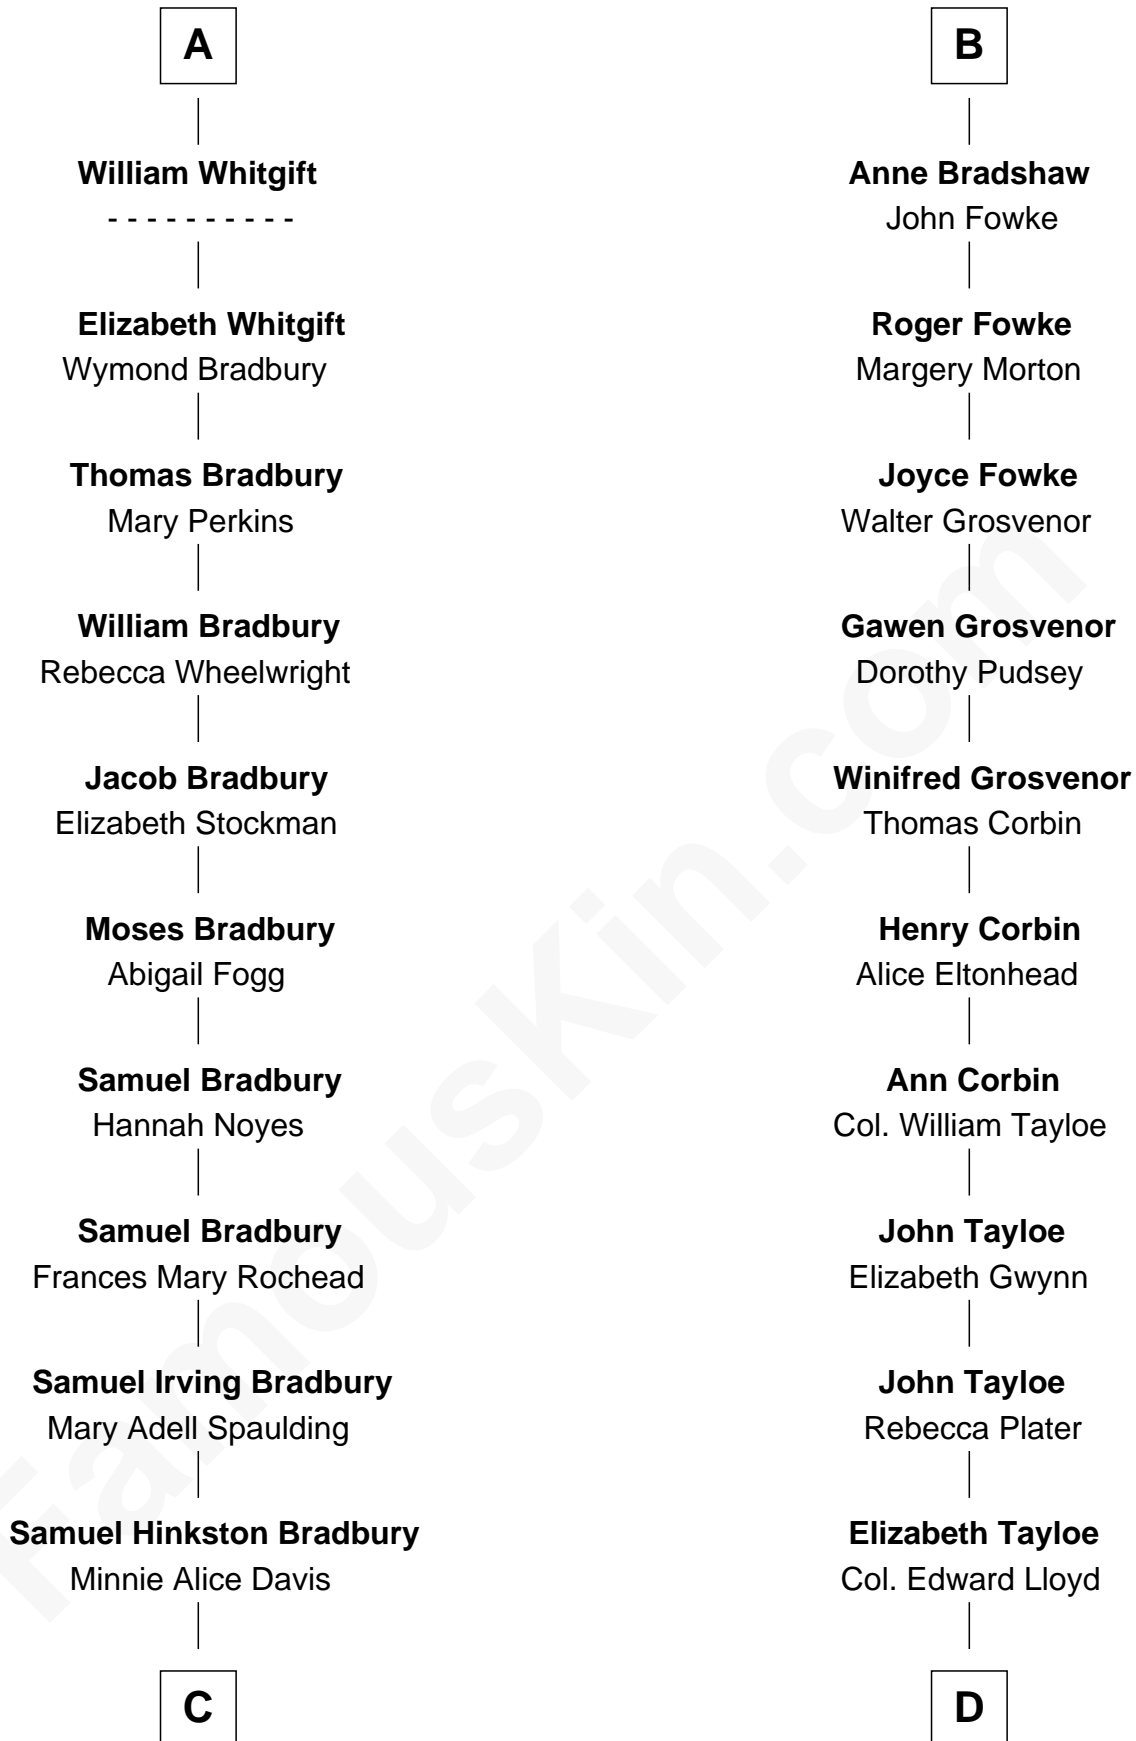

FamousKin.com Relationship Chart of

Ray Bradbury

Author of The Martian Chronicles

18th cousin 1 time removed of

Henry Lloyd

40th Governor of Maryland

John de Welles

Maud de Roos

John de Welles
Eleanor de Mowbray

Eudo de Welles
Maud de Greystoke

Sir Lionel de Welles
Joan de Waterton

Margaret de Welles
Sir Thomas Dymoke

Jane Dymoke
John Fulnetby

Katherine Fulnetby
William Dynwell

Anne Dynwell
Henry Whitgift

A

Margery de Welles
Stephen le Scrope

Maude le Scrope
Sir Baldwin Freville

Joyce Freville
Sir Roger Aston

Sir Robert Aston
Isabel Brereton

John Aston
Elizabeth Delves

Margaret Aston
John Kinnersley

Isabel Kinnersley
John Bradshaw

B

C

Leonard Spaulding Bradbury

Esther Marie Moberg

Ray Bradbury

Author of The Martian Chronicles

D

Col. Edward Lloyd