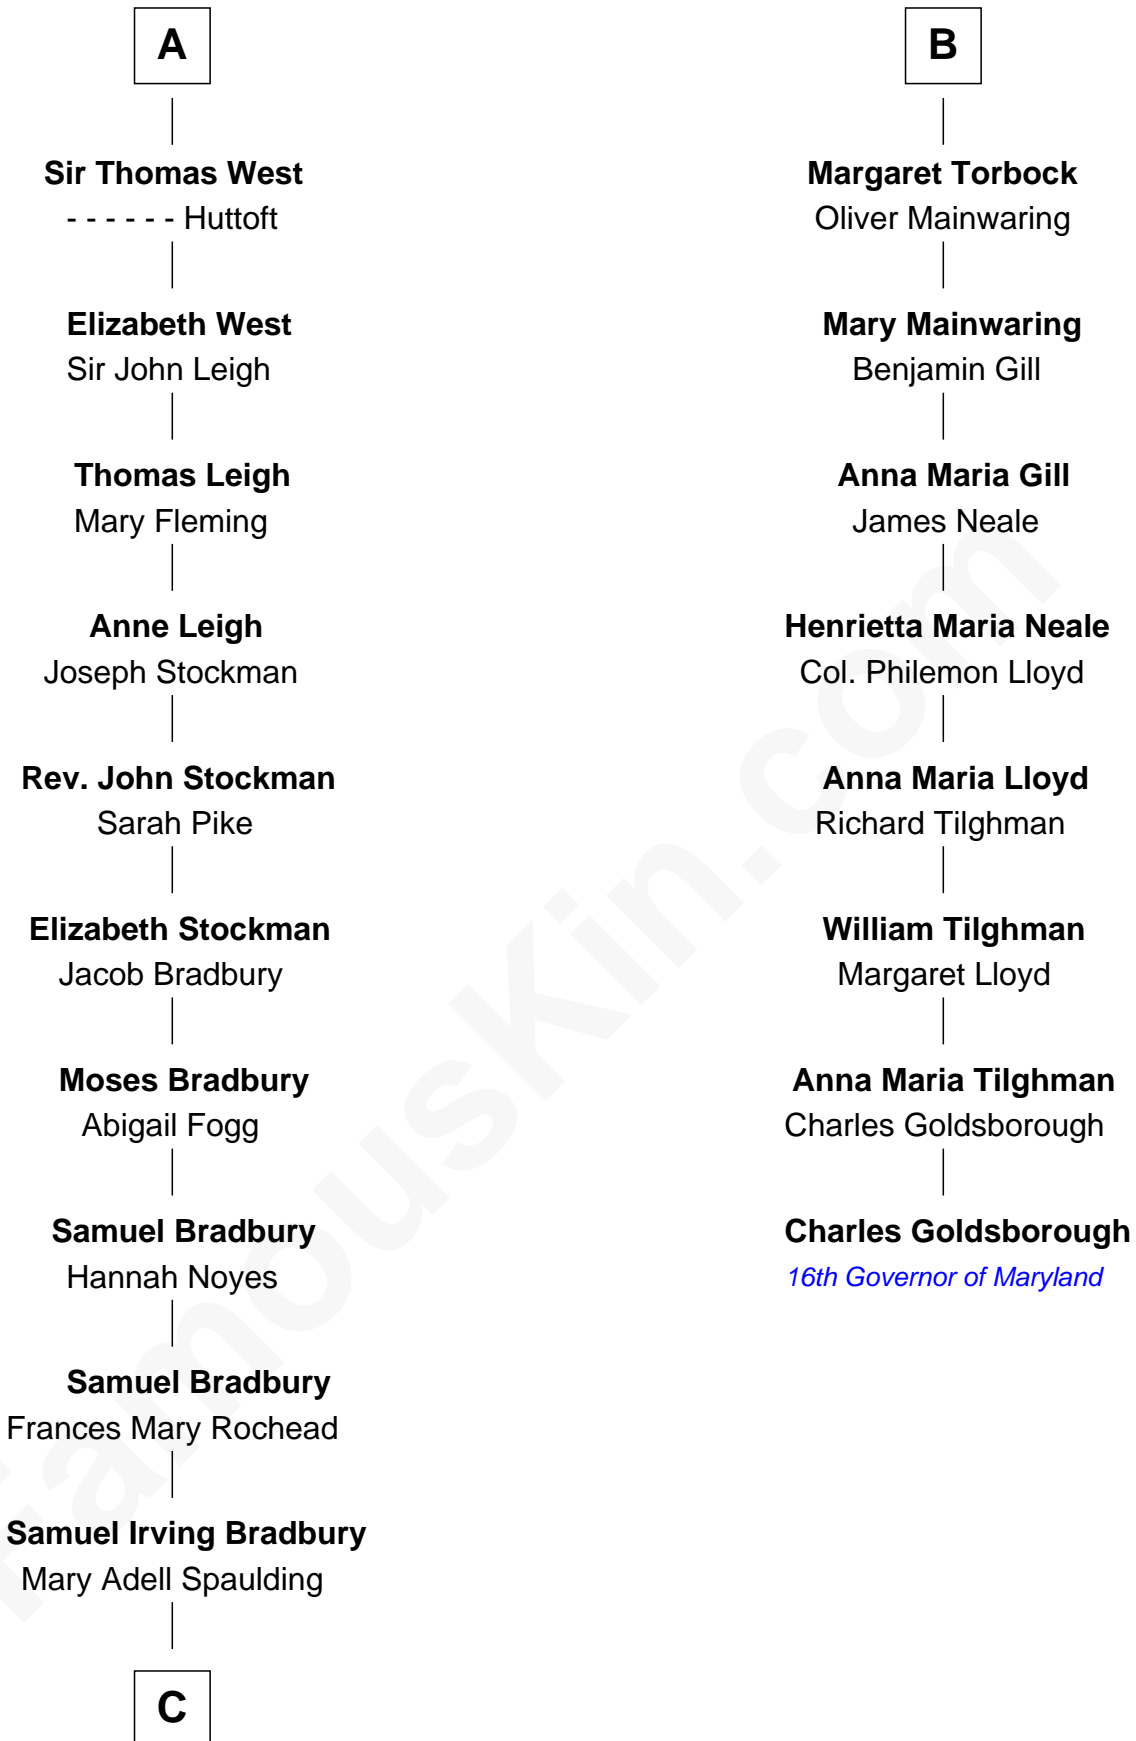

## Relationship Chart of

### Ray Bradbury

*Author of The Martian Chronicles*

**14th cousin 5 times removed of**

### Charles Goldsborough

*16th Governor of Maryland*

**C**

—  
**Samuel Hinkston Bradbury**

Minnie Alice Davis

—  
**Leonard Spaulding Bradbury**

Esther Marie Moberg

—  
**Ray Bradbury**