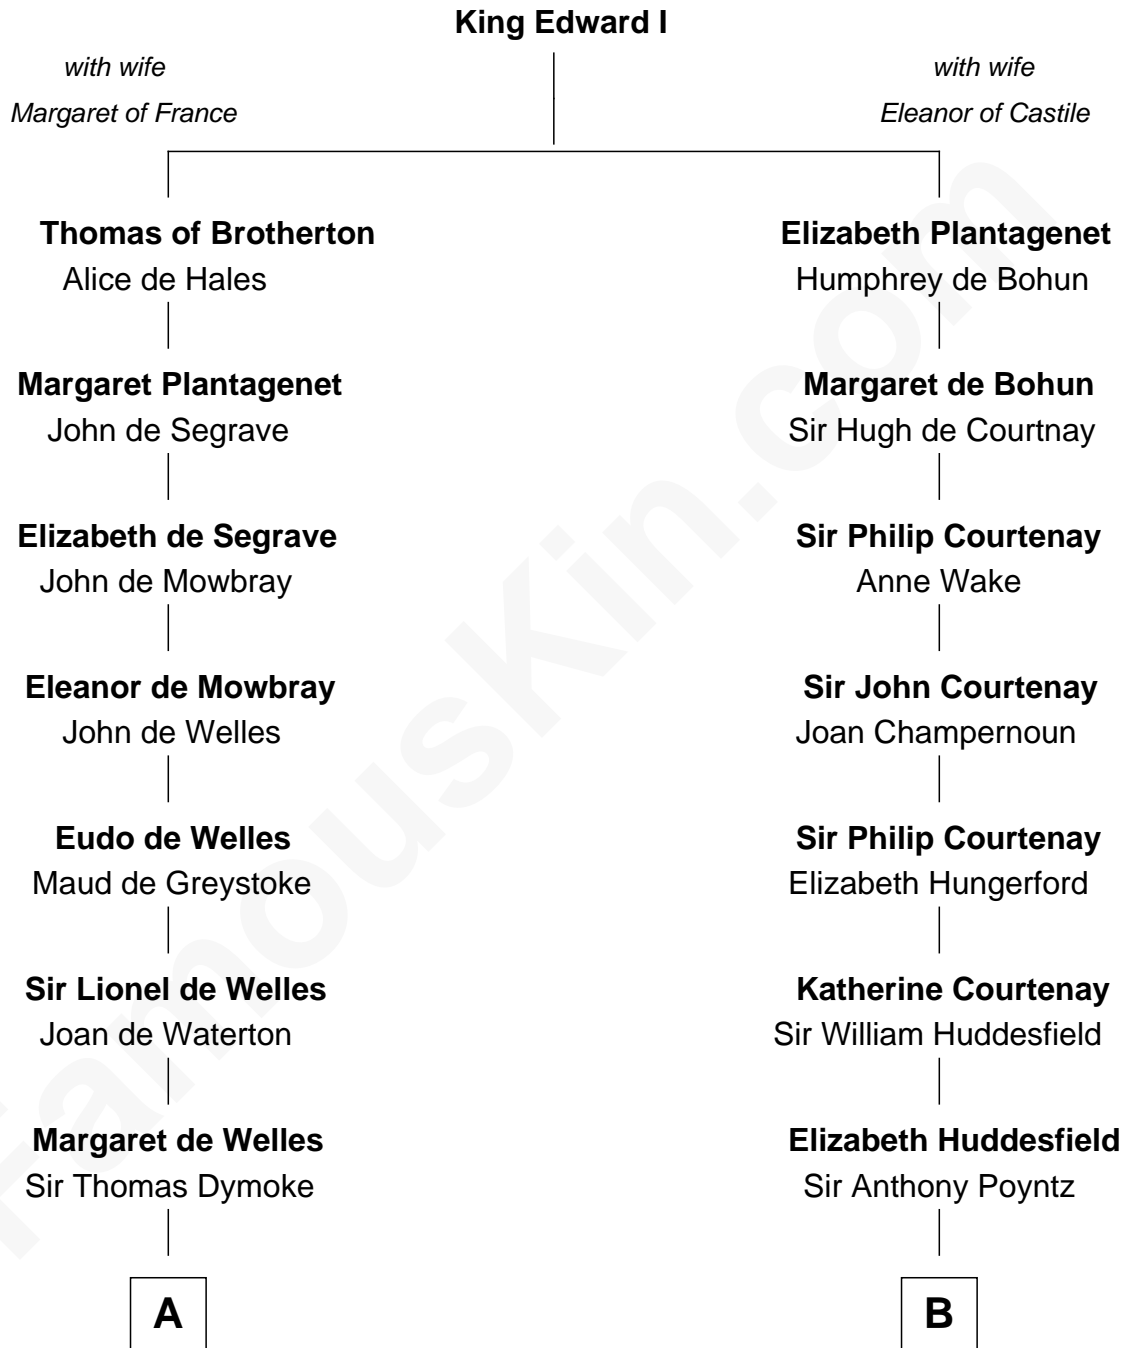

FamousKin.com

Relationship Chart of

Ray Bradbury

Author of The Martian Chronicles

21st cousin of

Kit Harington

TV Actor - "Game of Thrones"

C

Samuel Bradbury
Frances Mary Rohead

Samuel Irving Bradbury
Mary Adell Spaulding

Samuel Hinkston Bradbury
Minnie Alice Davis

Leonard Spaulding Bradbury
Esther Marie Moberg

Ray Bradbury
Author of The Martian Chronicles