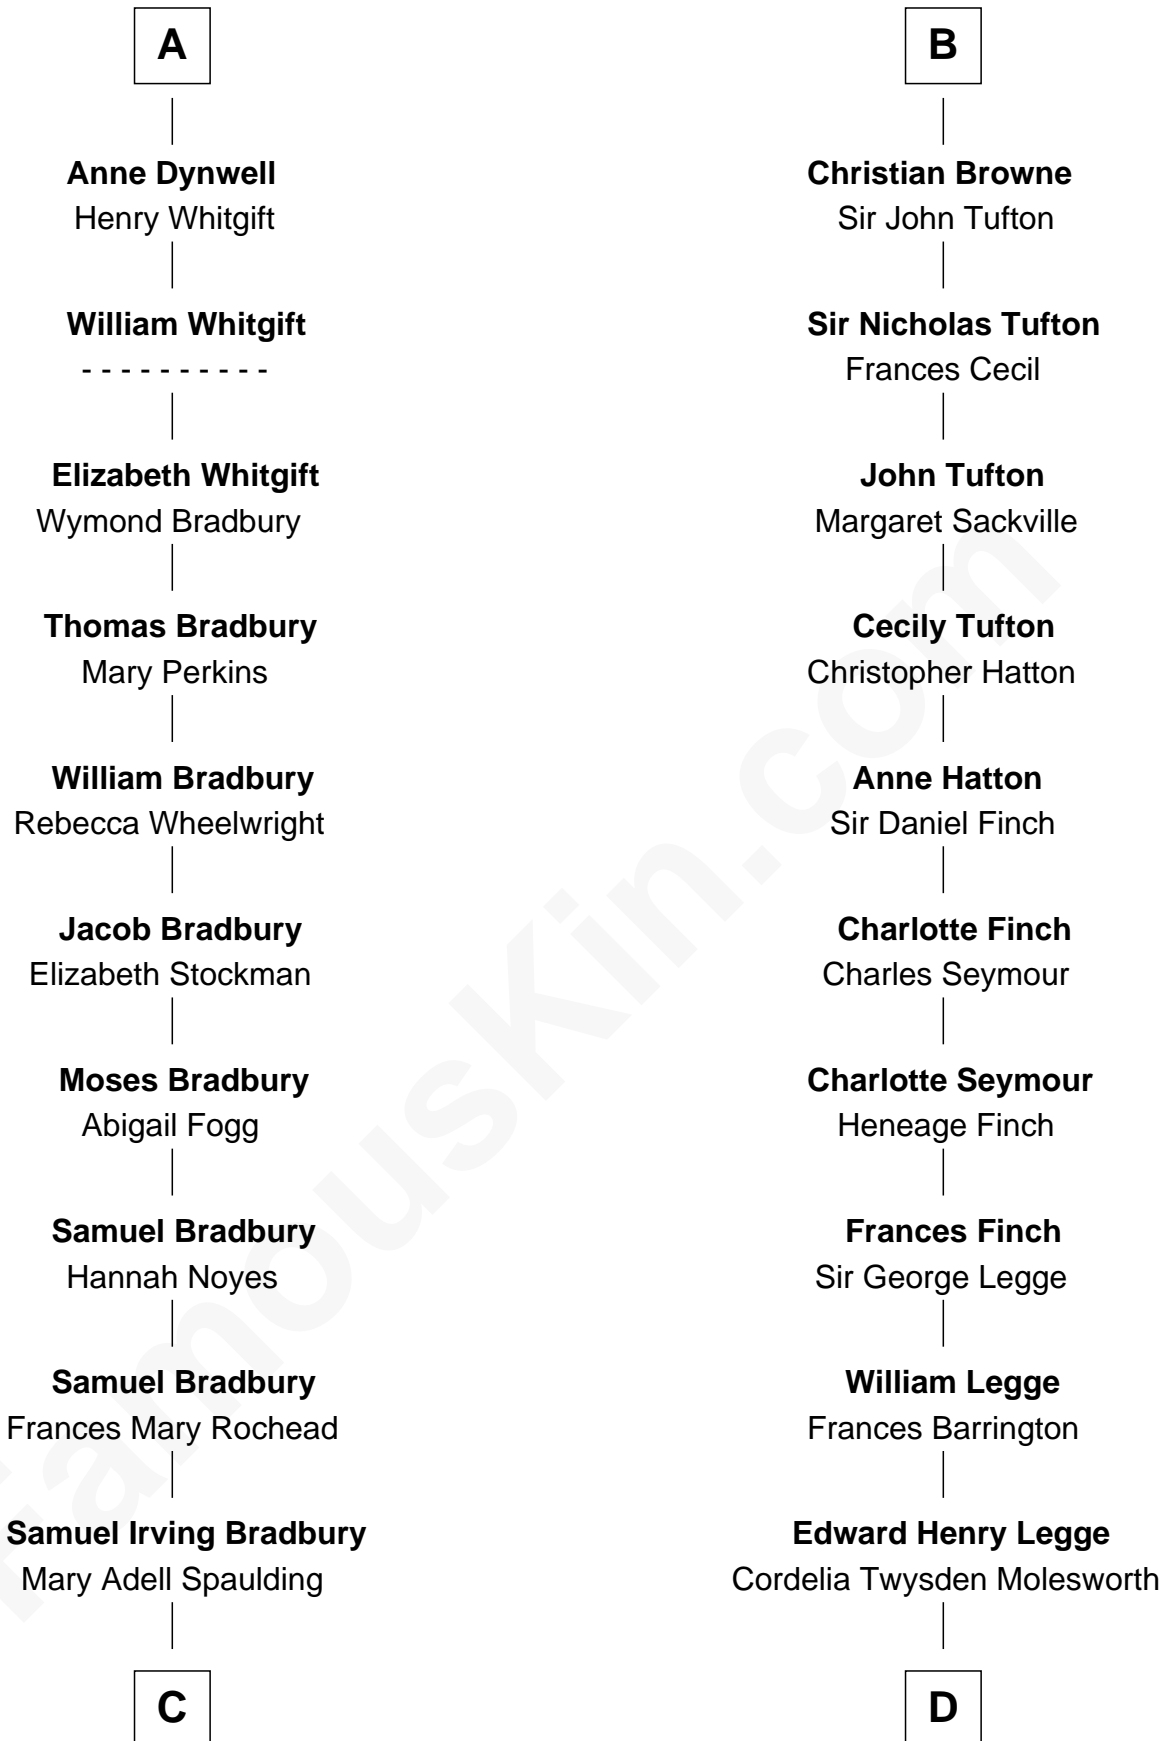

## Relationship Chart of

**Ray Bradbury**

*Author of The Martian Chronicles*

19th cousin 1 time removed of

**Kit Harington**

*TV Actor - "Game of Thrones"*

**C**

**Samuel Hinkston Bradbury**

Minnie Alice Davis

**Leonard Spaulding Bradbury**

Esther Marie Moberg

**Ray Bradbury**

*Author of [The Martian Chronicles](#)*

**D**

**Lois Marjorie Legge**

Ernest Wriothesley Denny