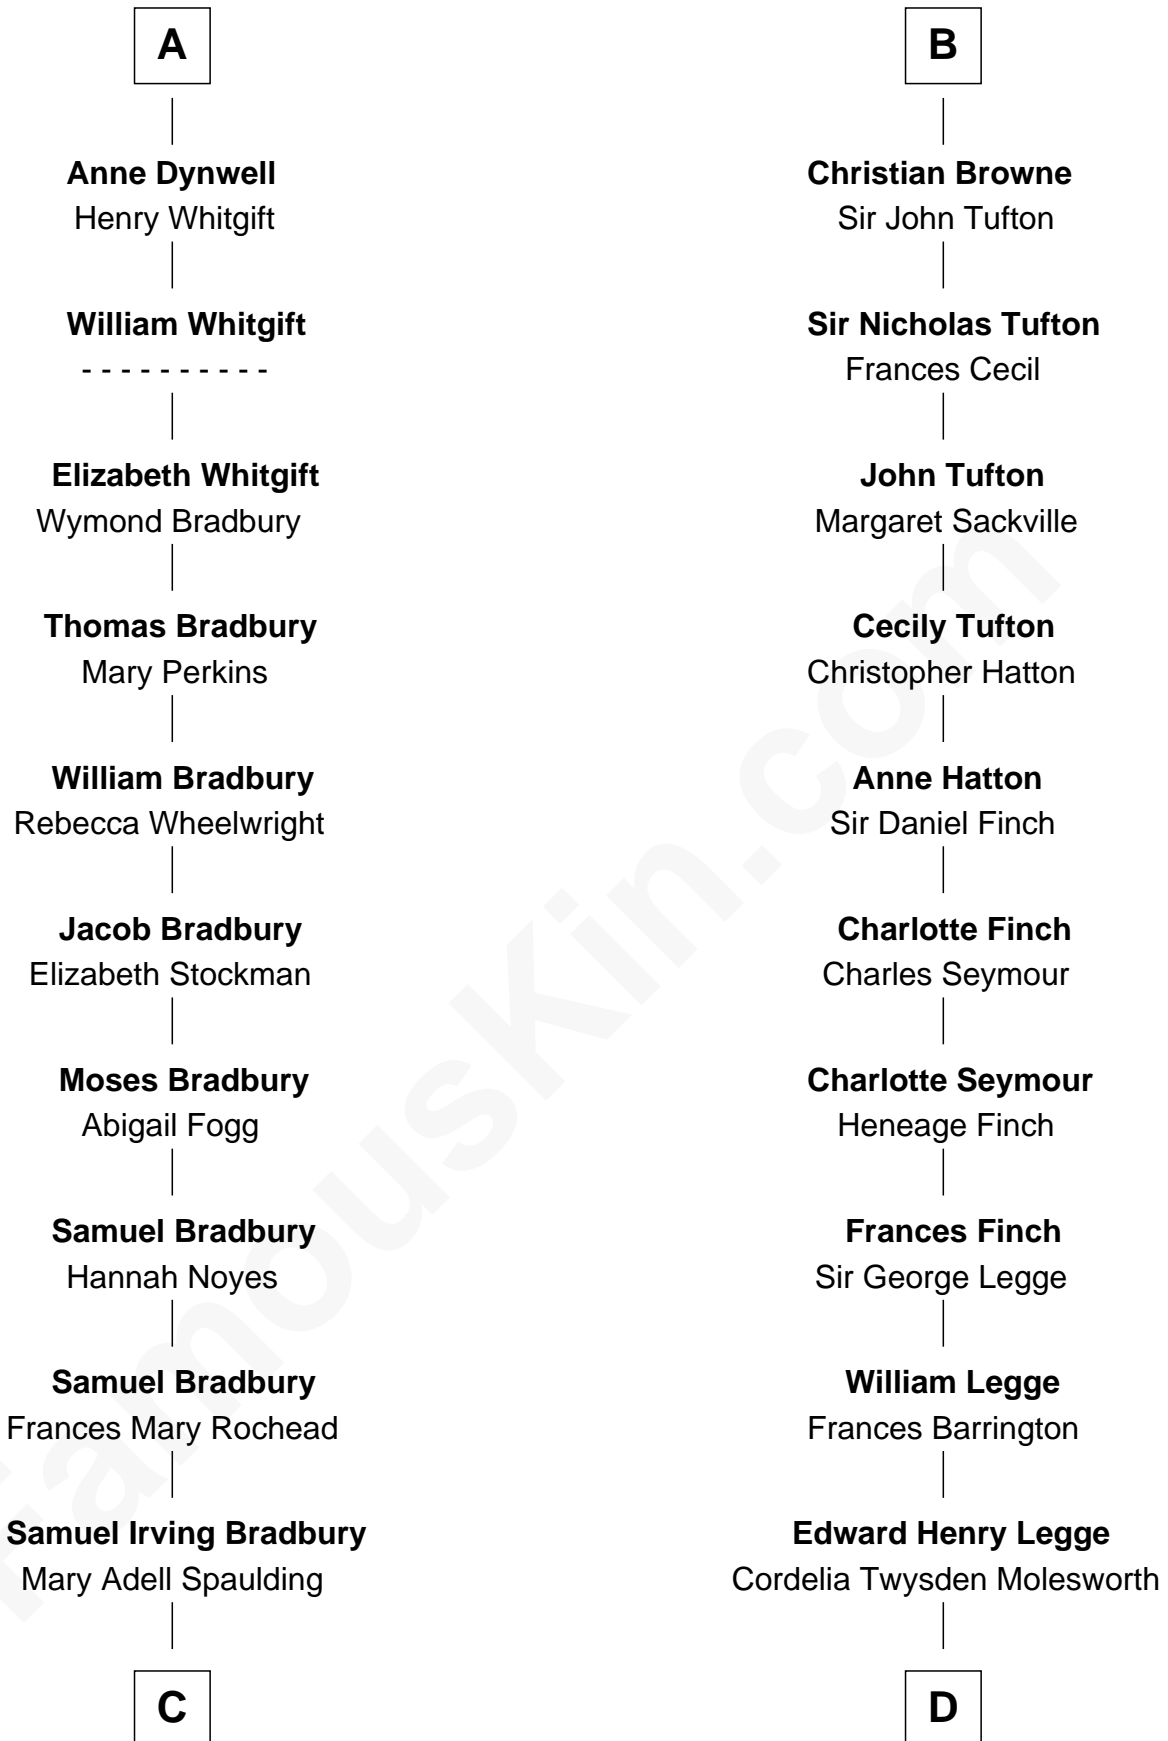

# FamousKin.com Relationship Chart of

**Ray Bradbury**

*Author of The Martian Chronicles*

19th cousin 1 time removed of

**Kit Harington**

*TV Actor - "Game of Thrones"*

**Sir Henry de Percy**

Idoine de Clifford

**C**

**Samuel Hinkston Bradbury**

Minnie Alice Davis

**Leonard Spaulding Bradbury**

Esther Marie Moberg

**Ray Bradbury**

*Author of [The Martian Chronicles](#)*

**D**

**Lois Marjorie Legge**

Ernest Wriothesley Denny

**Lavender Cecilia Denny**

John Charles Dundas Harington

**Sir David Richard Harington**

Deborah Jane Catesby

**Kit Harington**

*TV Actor - ["Game of Thrones"](#)*