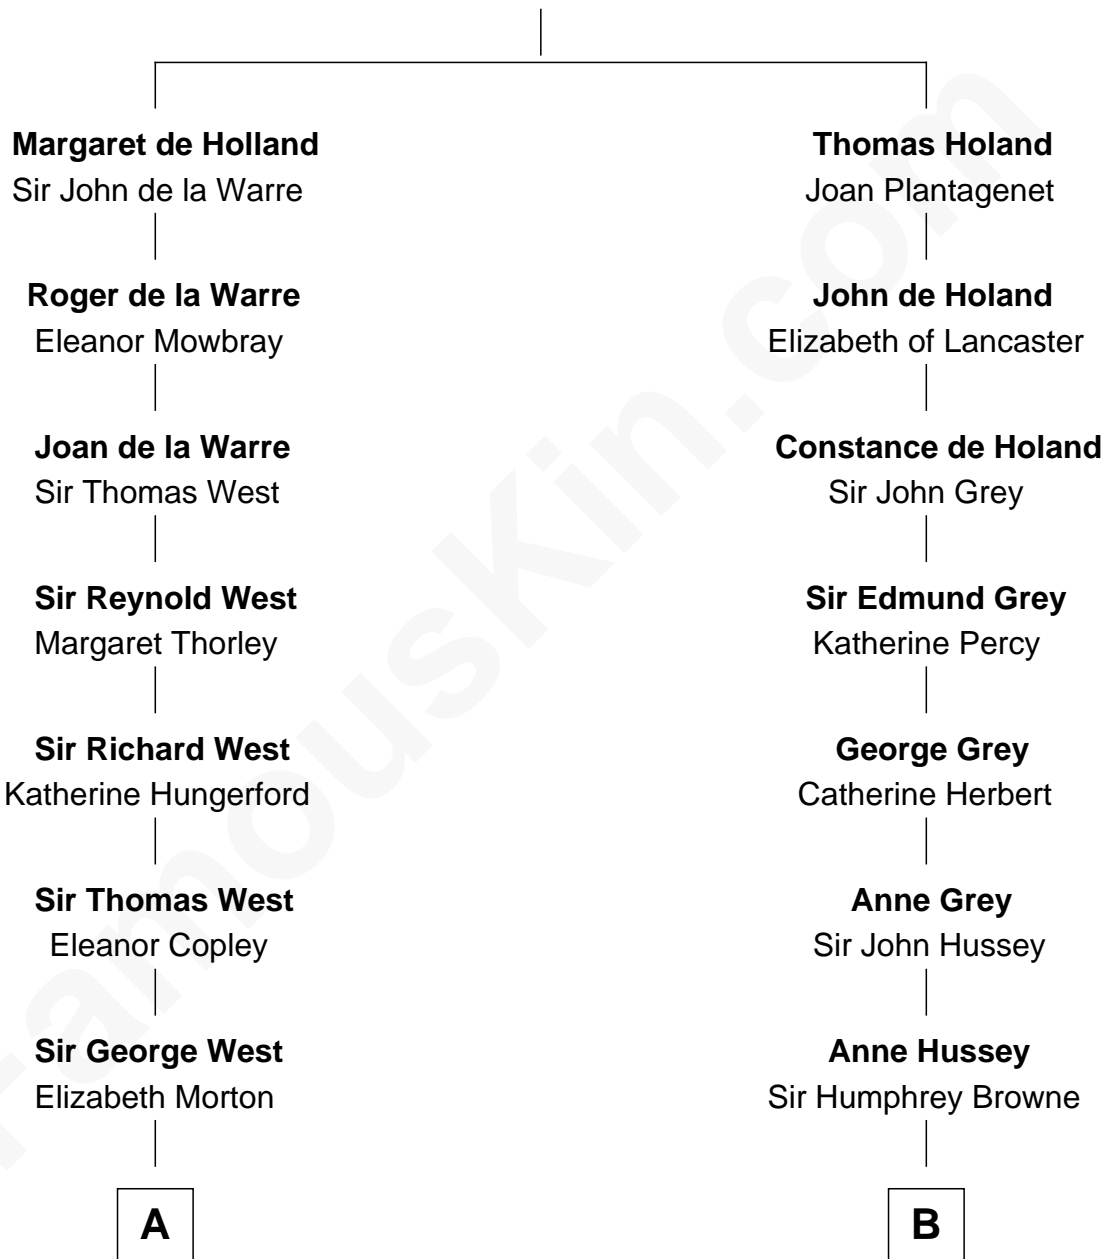

FamousKin.com Relationship Chart of

Ray Bradbury

Author of The Martian Chronicles

19th cousin 1 time removed of

Kit Harington

TV Actor - "Game of Thrones"

Sir Robert de Holland

Maude la Zouche

C

Samuel Hinkston Bradbury

Minnie Alice Davis

Leonard Spaulding Bradbury

Esther Marie Moberg

Ray Bradbury

Author of [The Martian Chronicles](#)

D