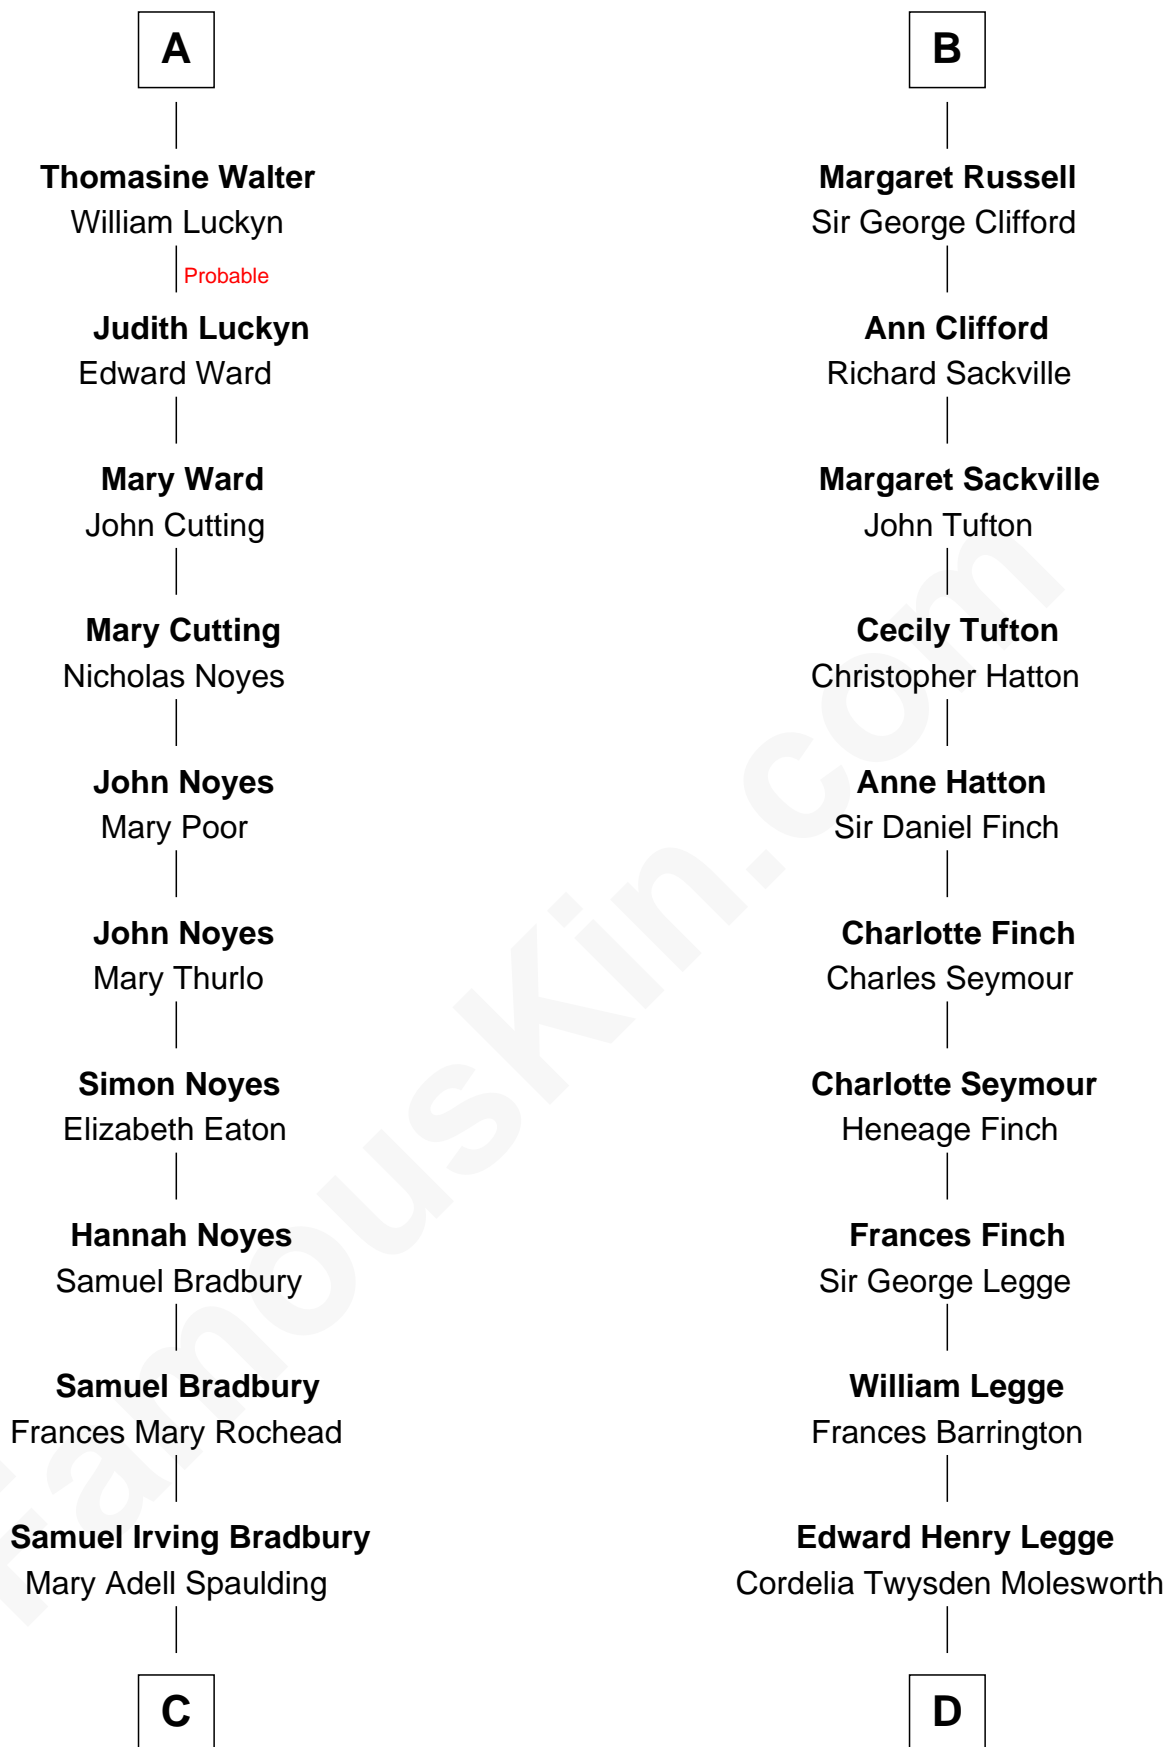

FamousKin.com Relationship Chart of

Ray Bradbury

Author of The Martian Chronicles

19th cousin 1 time removed of

Kit Harington

TV Actor - "Game of Thrones"

Sir John Howard

Alice de Bois

Joan Howard
Sir Peter de Brewes

Beatrice Brewes
Sir Hugh Shirley

Sir Ralph Shirley
Joan Basset

Beatrice Shirley
John Brome

Isabel Brome
John Denton

Thomas Denton
Jane Webbe

Isabel Denton
William ap Walter

A

Sir Robert Howard
Margaret de Scales

Sir John Howard
Alice Tendring

Henry Howard
Mary Hussey

Elizabeth Howard
Henry Wentworth

Margery Wentworth
Sir William Waldegrave

Margaret Waldegrave
Sir John St. John

Margaret St. John
Sir Francis Russell

B

C

Samuel Hinkston Bradbury

Minnie Alice Davis

Leonard Spaulding Bradbury

Esther Marie Moberg

Ray Bradbury

Author of [The Martian Chronicles](#)