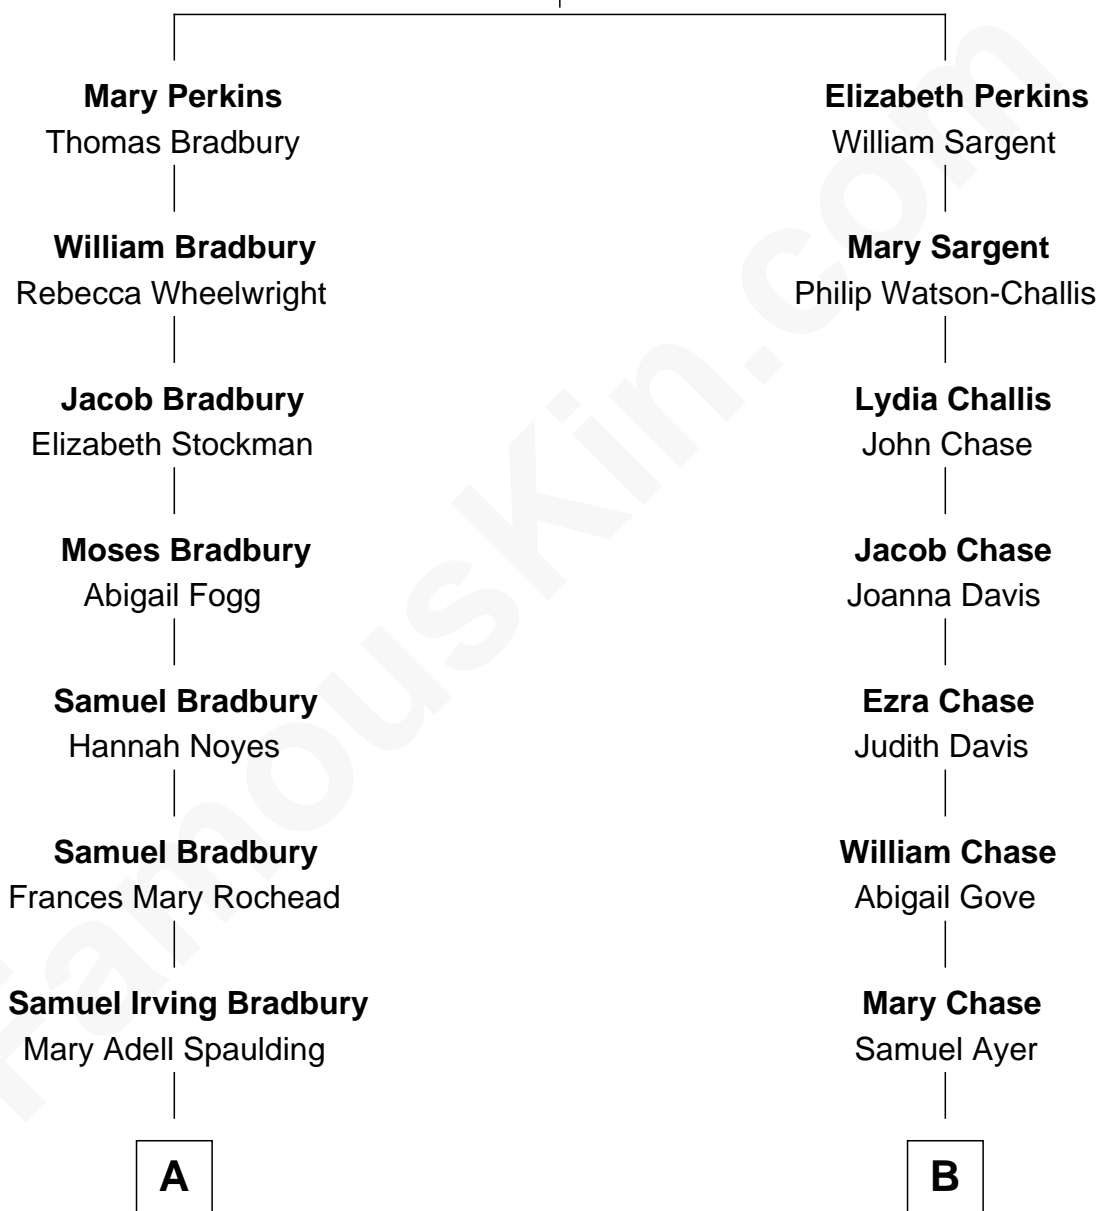

FamousKin.com

Relationship Chart of

Ray Bradbury

Author of The Martian Chronicles

9th cousin 2 times removed of

Gerald Ford

38th U.S. President

John Perkins

Judith Gater

A

Samuel Hinkston Bradbury

Minnie Alice Davis

Leonard Spaulding Bradbury

Esther Marie Moberg

Ray Bradbury

Author of [The Martian Chronicles](#)

Leslie Lynch King

Gerald Ford

38th U.S. President