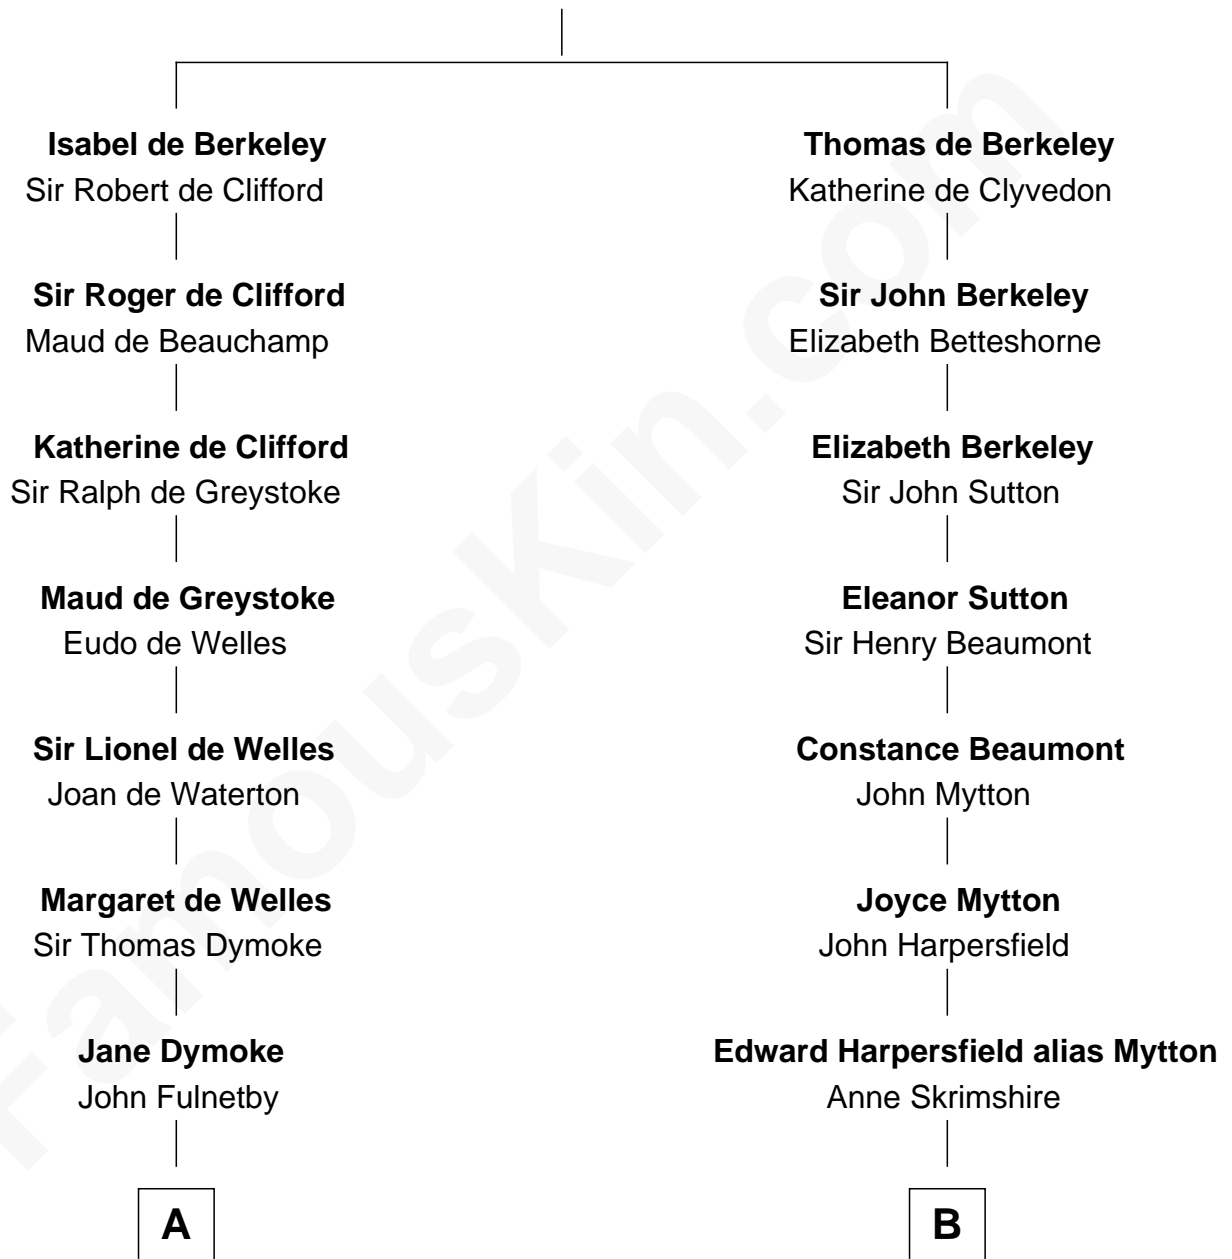

## Relationship Chart of

**Ray Bradbury**

*Author of The Martian Chronicles*

20th cousin of

**Gerald Ford**

*38th U.S. President*

**Sir Maurice de Berkeley**

Eve la Zouche

**C**

**Samuel Irving Bradbury**

Mary Adell Spaulding

**Samuel Hinkston Bradbury**

Minnie Alice Davis

**Leonard Spaulding Bradbury**

Esther Marie Moberg

**Ray Bradbury**

*Author of The Martian Chronicles*

**D**

**Amy Gridley Butler**

George Manney Ayer

**Adele Augusta Ayer**

Levi Addison Gardner

**Dorothy Ayer Gardner**

Leslie Lynch King

**Gerald Ford**

*38th U.S. President*

FamousKin.com