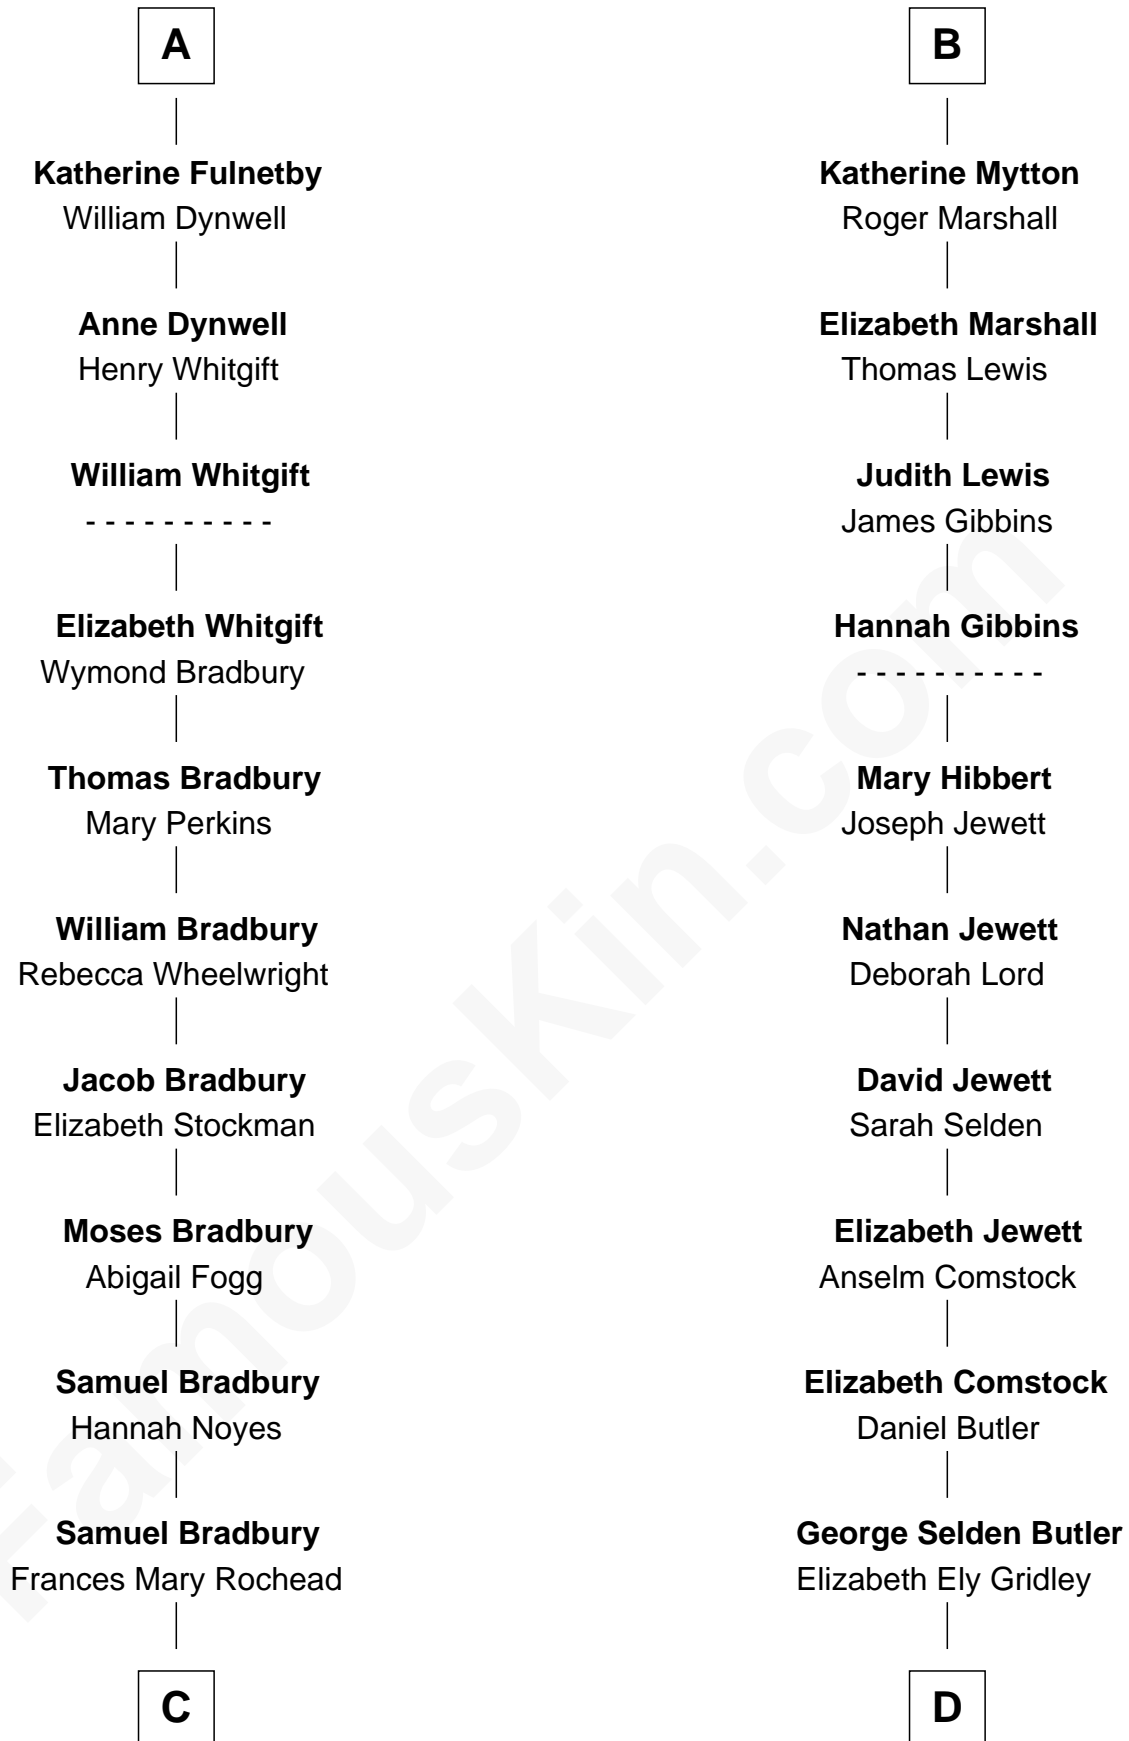

## Relationship Chart of

**Ray Bradbury**

*Author of The Martian Chronicles*

20th cousin of

**Gerald Ford**

*38th U.S. President*

**Sir Maurice de Berkeley**

Eve la Zouche

**C**

**Samuel Irving Bradbury**

Mary Adell Spaulding

**Samuel Hinkston Bradbury**

Minnie Alice Davis

**Leonard Spaulding Bradbury**

Esther Marie Moberg

**Ray Bradbury**