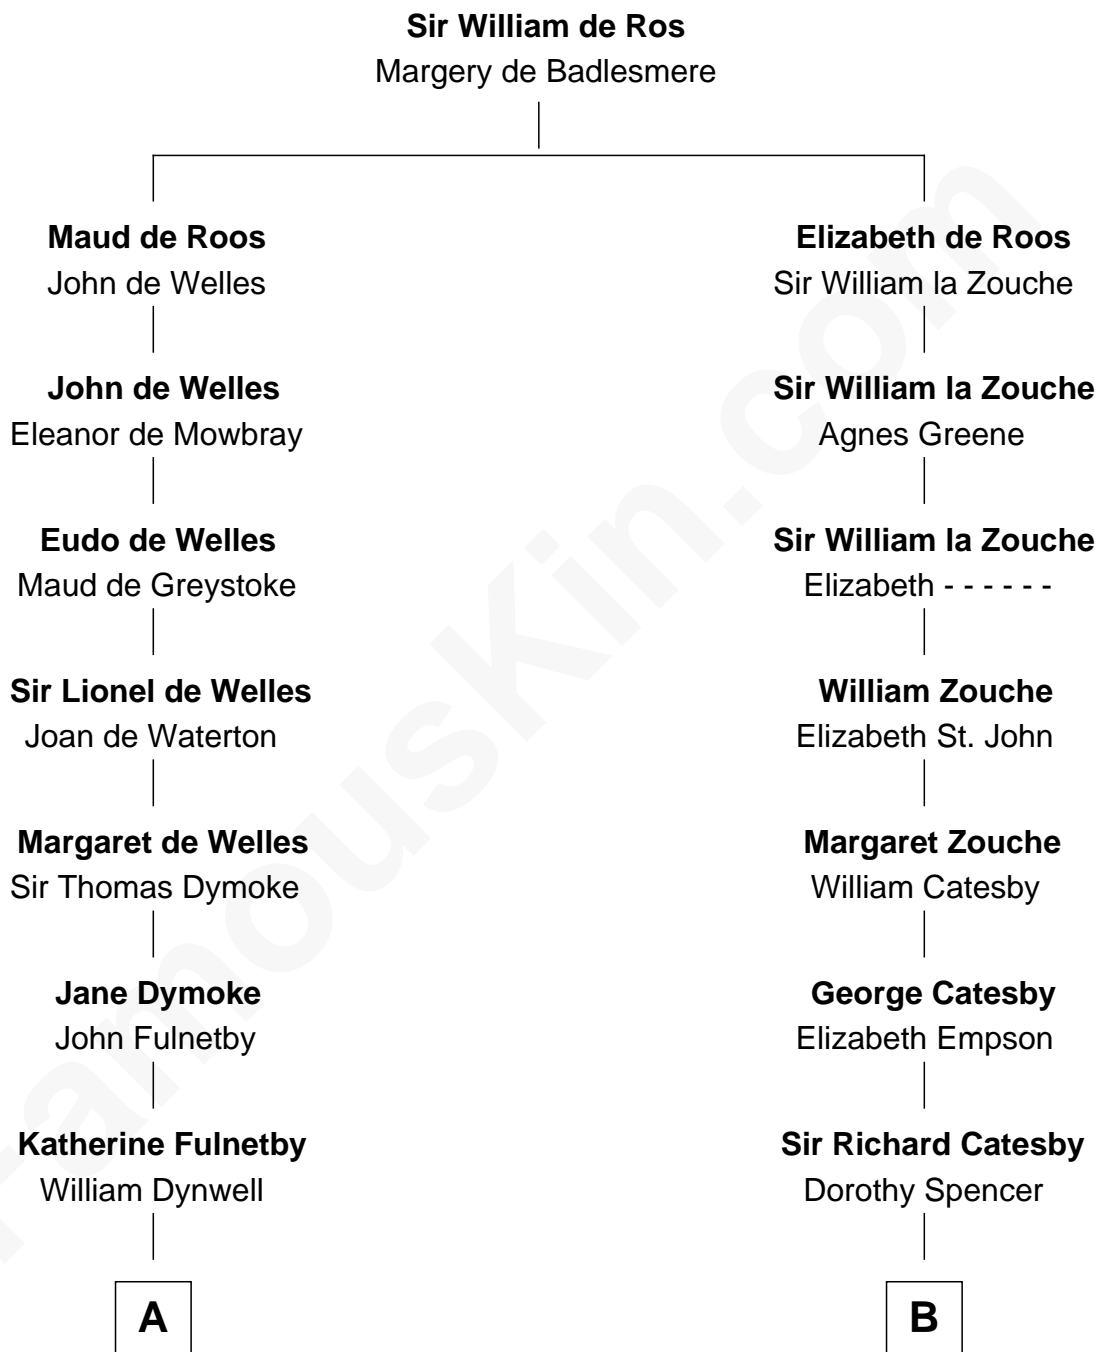

FamousKin.com

Relationship Chart of

Ray Bradbury

Author of The Martian Chronicles

9th cousin 10 times removed of

Robert Catesby

Leader of Gunpowder Plot

C

—
Samuel Hinkston Bradbury

Minnie Alice Davis

—
Leonard Spaulding Bradbury

Esther Marie Moberg

—
Ray Bradbury

Author of [The Martian Chronicles](#)

FamousKin.com