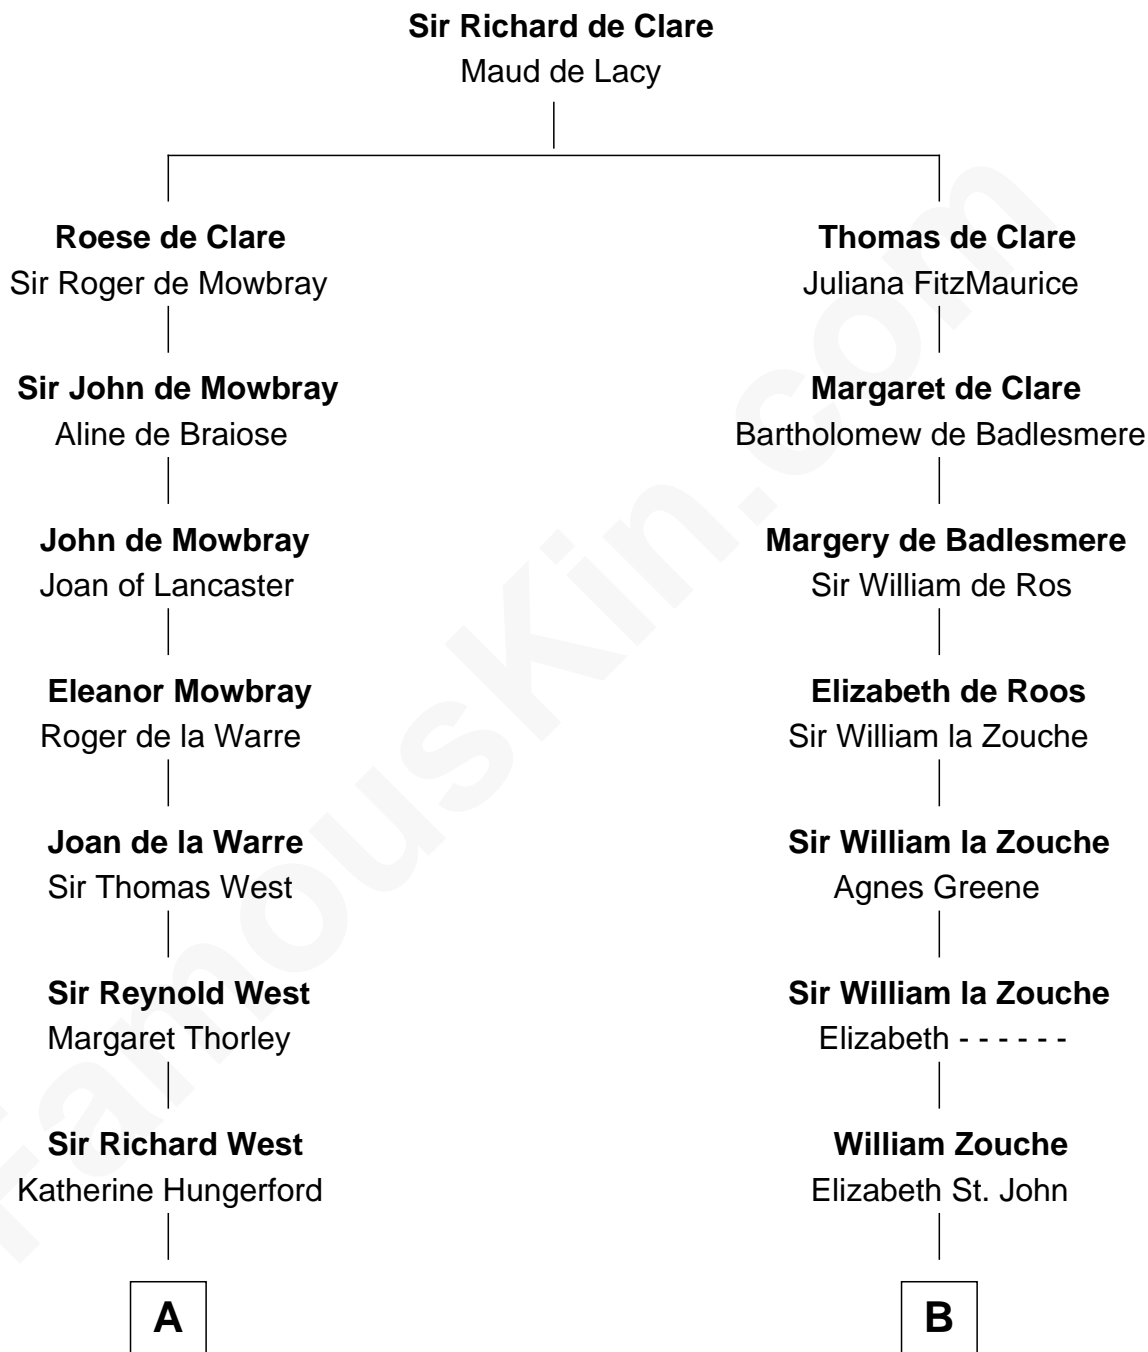

FamousKin.com Relationship Chart of

Ray Bradbury

Author of The Martian Chronicles

12th cousin 9 times removed of

Robert Catesby

Leader of Gunpowder Plot

C

—
Samuel Bradbury
Frances Mary Rothead

—
Samuel Irving Bradbury
Mary Adell Spaulding

—
Samuel Hinkston Bradbury
Minnie Alice Davis

—
Leonard Spaulding Bradbury
Esther Marie Moberg

—
Ray Bradbury
Author of The Martian Chronicles

FamousKin.com