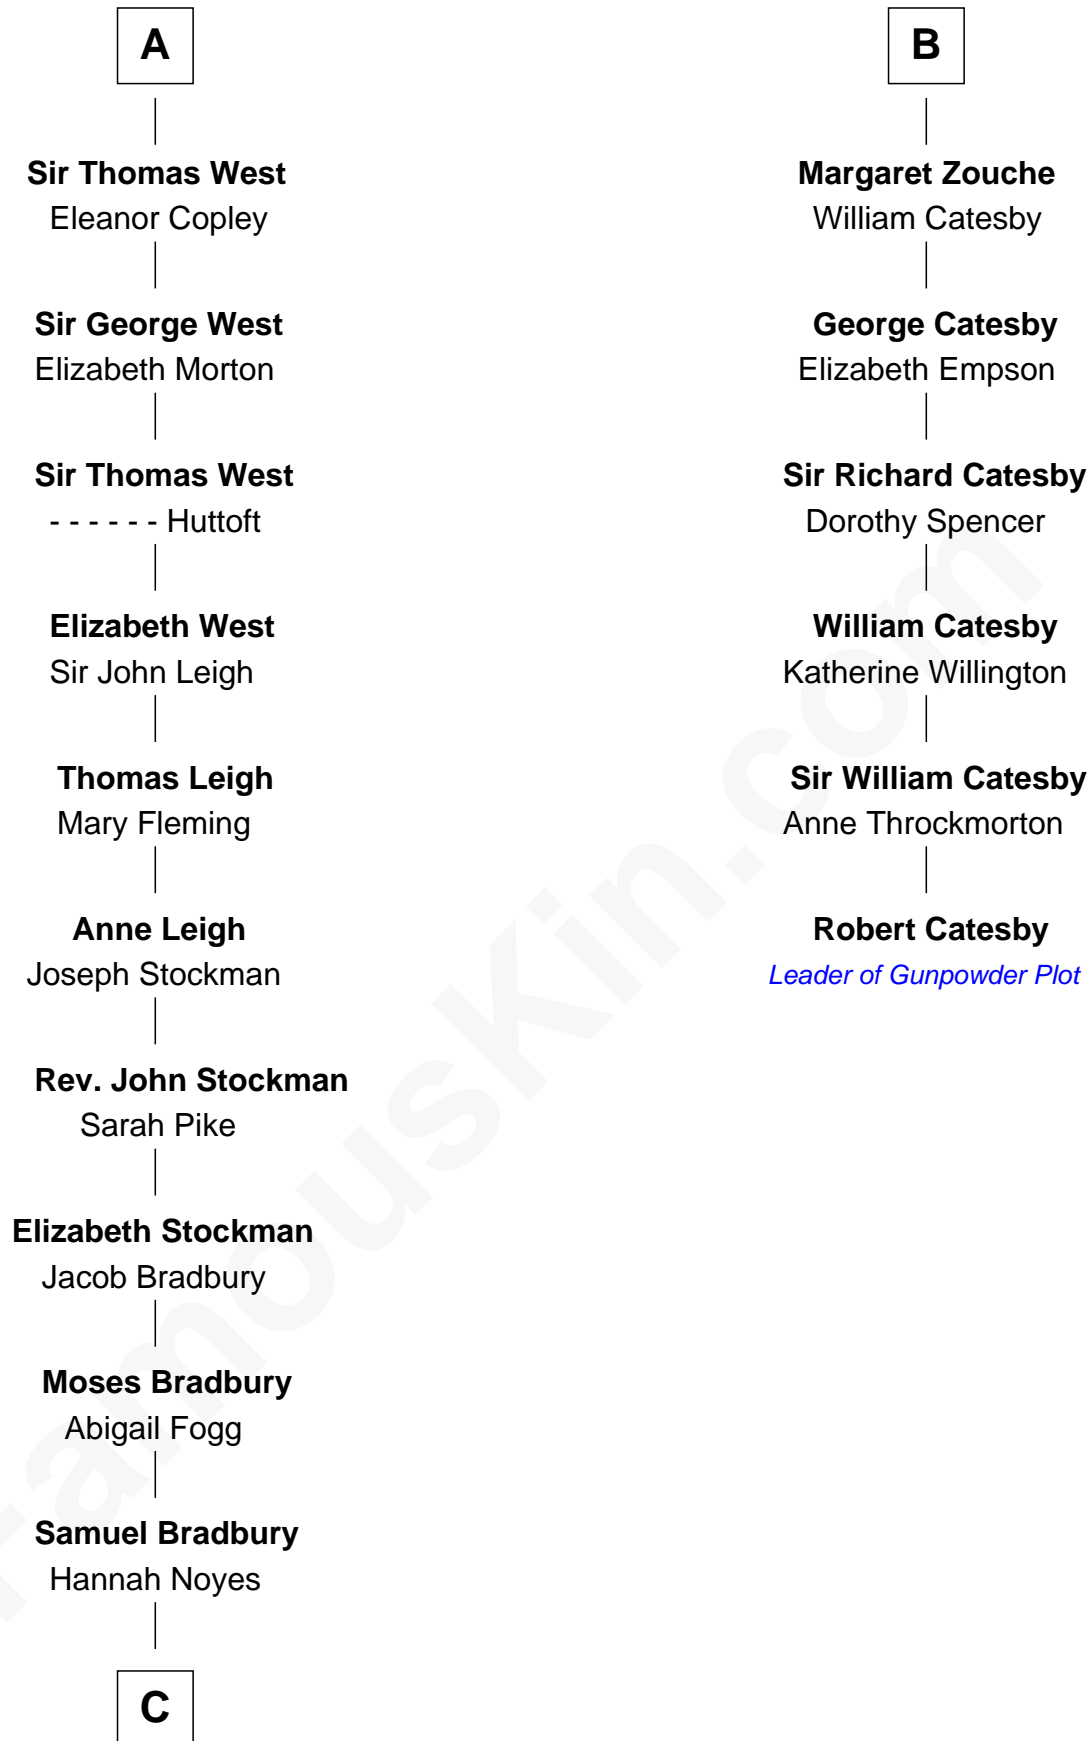

FamousKin.com Relationship Chart of

Ray Bradbury

Author of The Martian Chronicles

12th cousin 9 times removed of

Robert Catesby

Leader of Gunpowder Plot

C

—
Samuel Bradbury
Frances Mary Rothead

—
Samuel Irving Bradbury
Mary Adell Spaulding

—
Samuel Hinkston Bradbury
Minnie Alice Davis

—
Leonard Spaulding Bradbury
Esther Marie Moberg

—
Ray Bradbury
Author of The Martian Chronicles

FamousKin.com