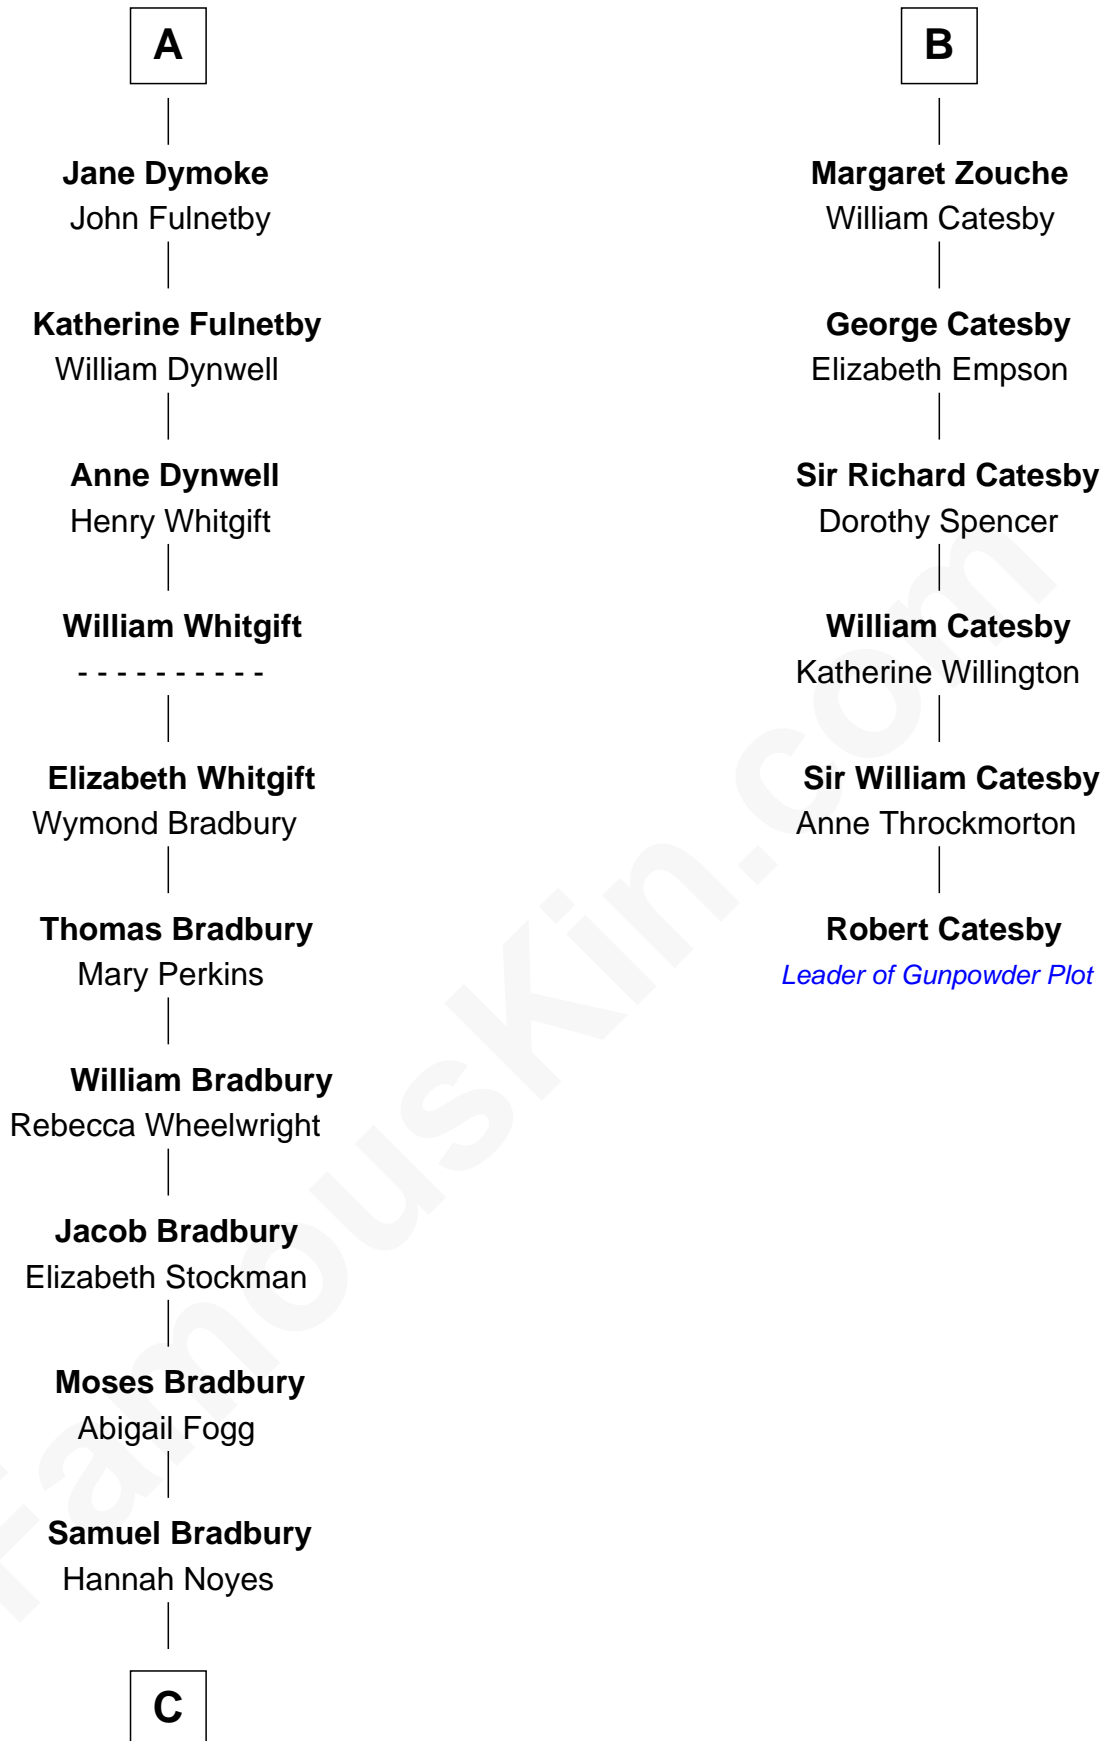

FamousKin.com

Relationship Chart of

Ray Bradbury

Author of The Martian Chronicles

12th cousin 9 times removed of

Robert Catesby

Leader of Gunpowder Plot

Sir William de Ros

Sir William la Zouche

Agnes Greene

Sir William la Zouche

Elizabeth - - - - -

William Zouche

Elizabeth St. John

B

C