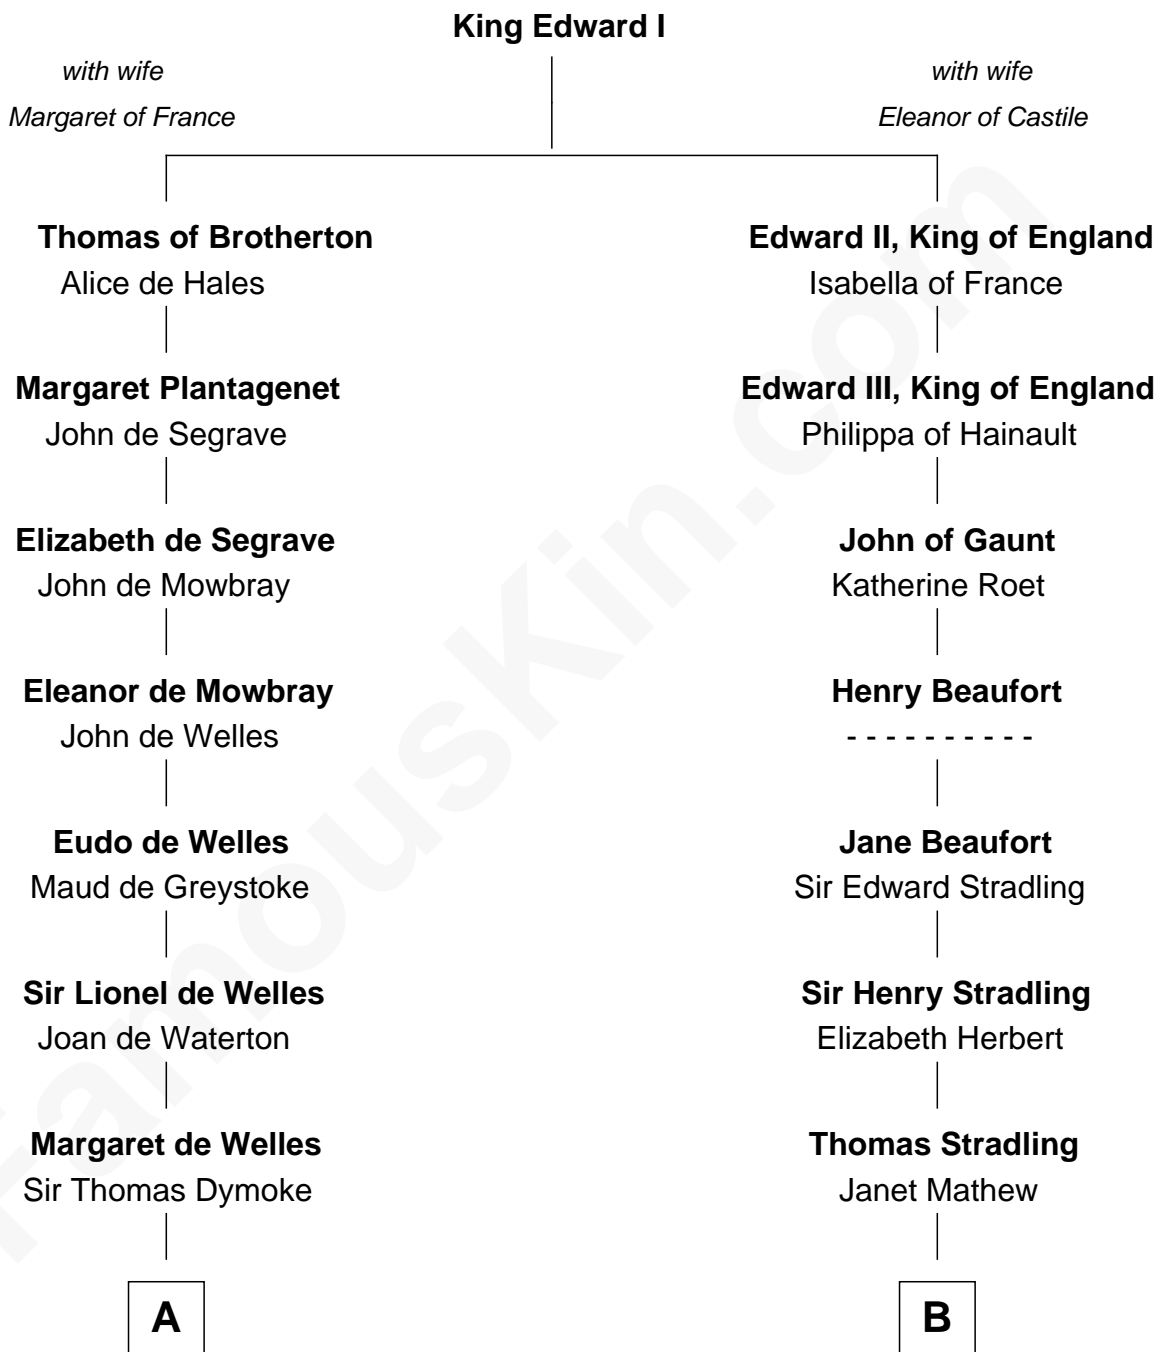

FamousKin.com Relationship Chart of

Ray Bradbury

Author of The Martian Chronicles

21st cousin of

Harper Lee

Author of To Kill a Mockingbird

C

Samuel Bradbury
Frances Mary Rothead

Samuel Irving Bradbury
Mary Adell Spaulding

Samuel Hinkston Bradbury
Minnie Alice Davis

Leonard Spaulding Bradbury
Esther Marie Moberg

Ray Bradbury
Author of The Martian Chronicles

D

Elizabeth Jane Lane
Theophilus Hunter Williams