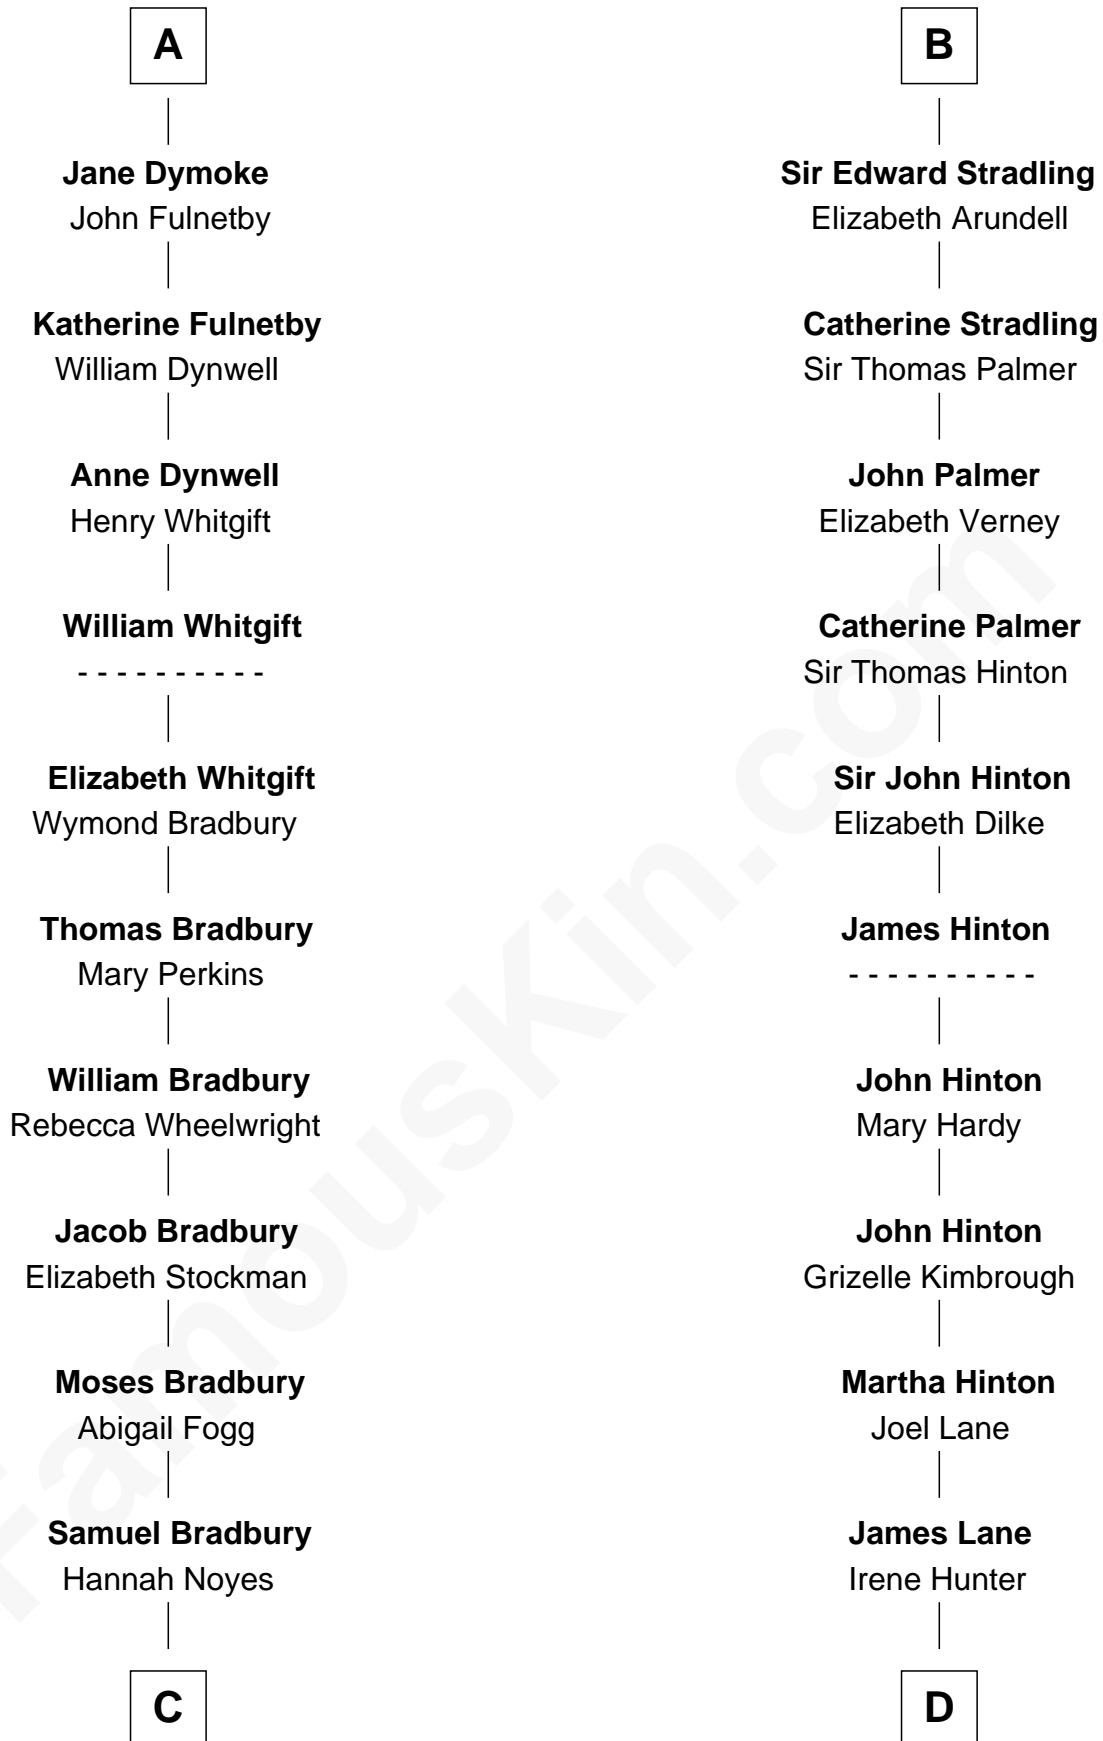

FamousKin.com Relationship Chart of

Ray Bradbury

Author of The Martian Chronicles

21st cousin of

Harper Lee

Author of To Kill a Mockingbird

C

Samuel Bradbury
Frances Mary Rothead

Samuel Irving Bradbury
Mary Adell Spaulding

Samuel Hinkston Bradbury
Minnie Alice Davis

Leonard Spaulding Bradbury
Esther Marie Moberg

Ray Bradbury
Author of The Martian Chronicles

D

Elizabeth Jane Lane
Theophilus Hunter Williams