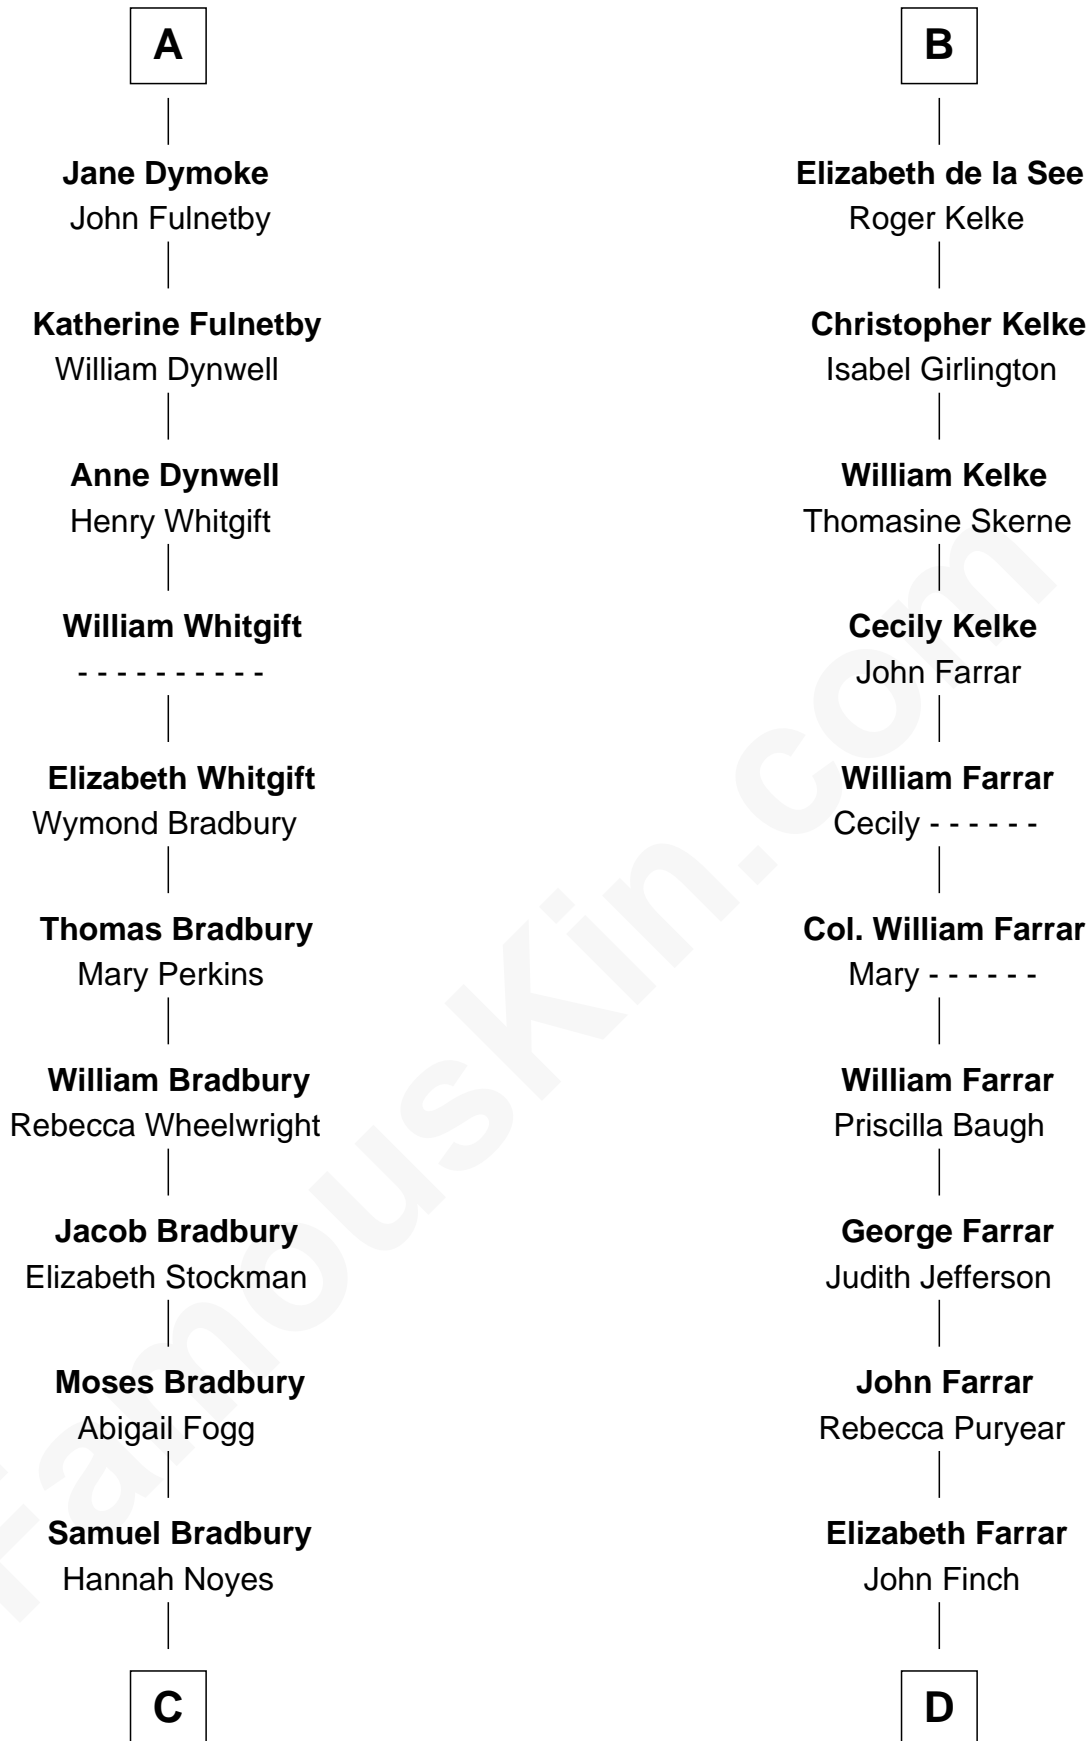

# FamousKin.com Relationship Chart of

**Ray Bradbury**

*Author of The Martian Chronicles*

21st cousin of

**Harper Lee**

*Author of To Kill a Mockingbird*

**C**

**Samuel Bradbury**  
Frances Mary Rothead

**Samuel Irving Bradbury**  
Mary Adell Spaulding

**Samuel Hinkston Bradbury**  
Minnie Alice Davis

**Leonard Spaulding Bradbury**  
Esther Marie Moberg

**Ray Bradbury**  
*Author of The Martian Chronicles*