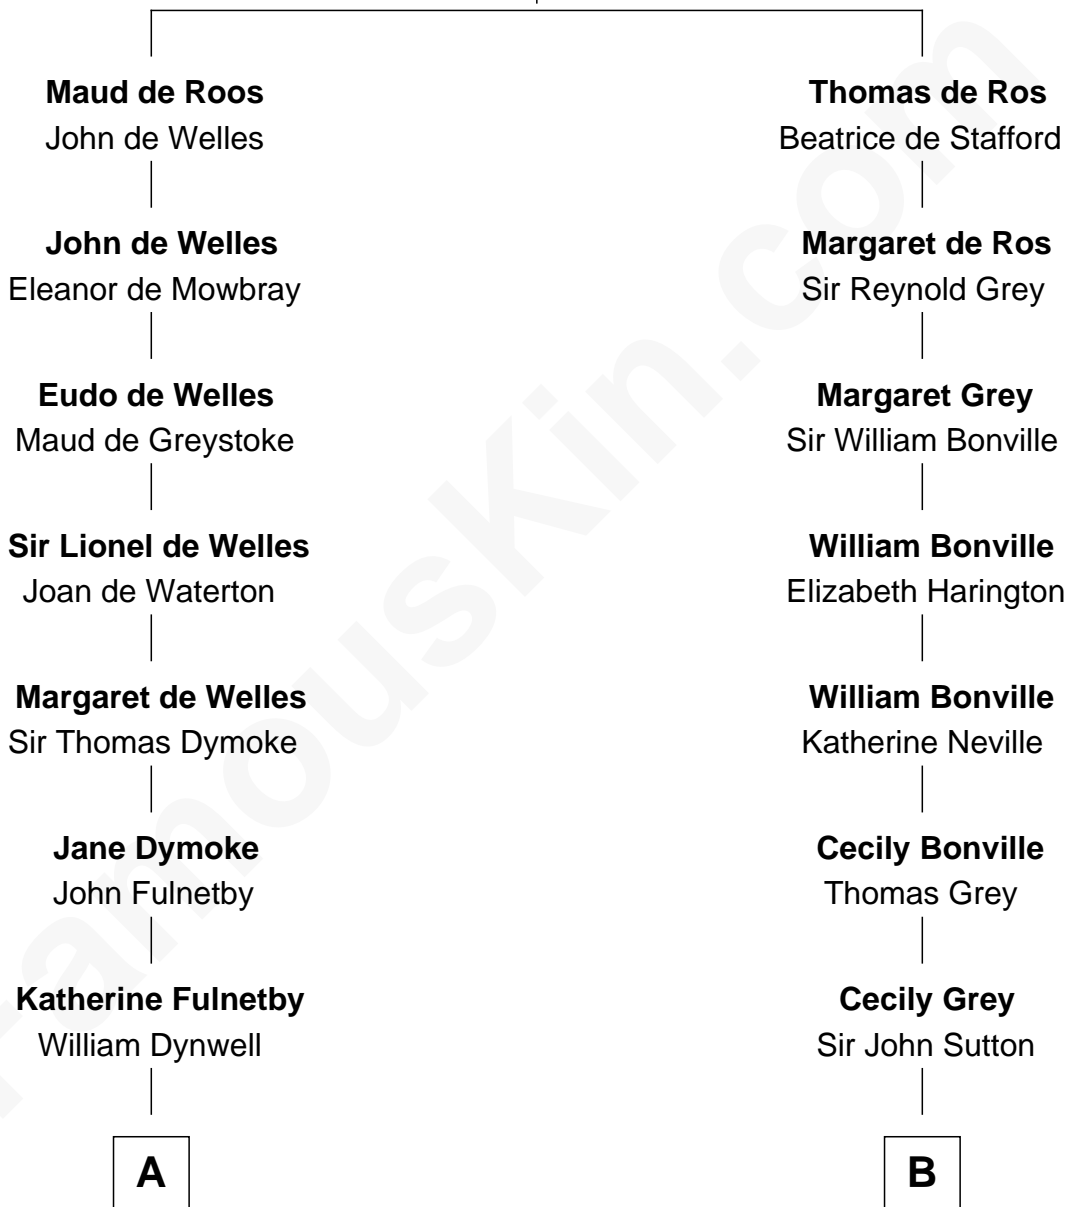

FamousKin.com Relationship Chart of

Ray Bradbury

Author of The Martian Chronicles

19th cousin 1 time removed of

J. K. Simmons

TV and Movie Actor

Sir William de Ros
Margery de Badlesmere

C

Samuel Hinkston Bradbury

Minnie Alice Davis

Leonard Spaulding Bradbury

Esther Marie Moberg

Ray Bradbury

Author of [The Martian Chronicles](#)

D

Lewis Jacob Hazen