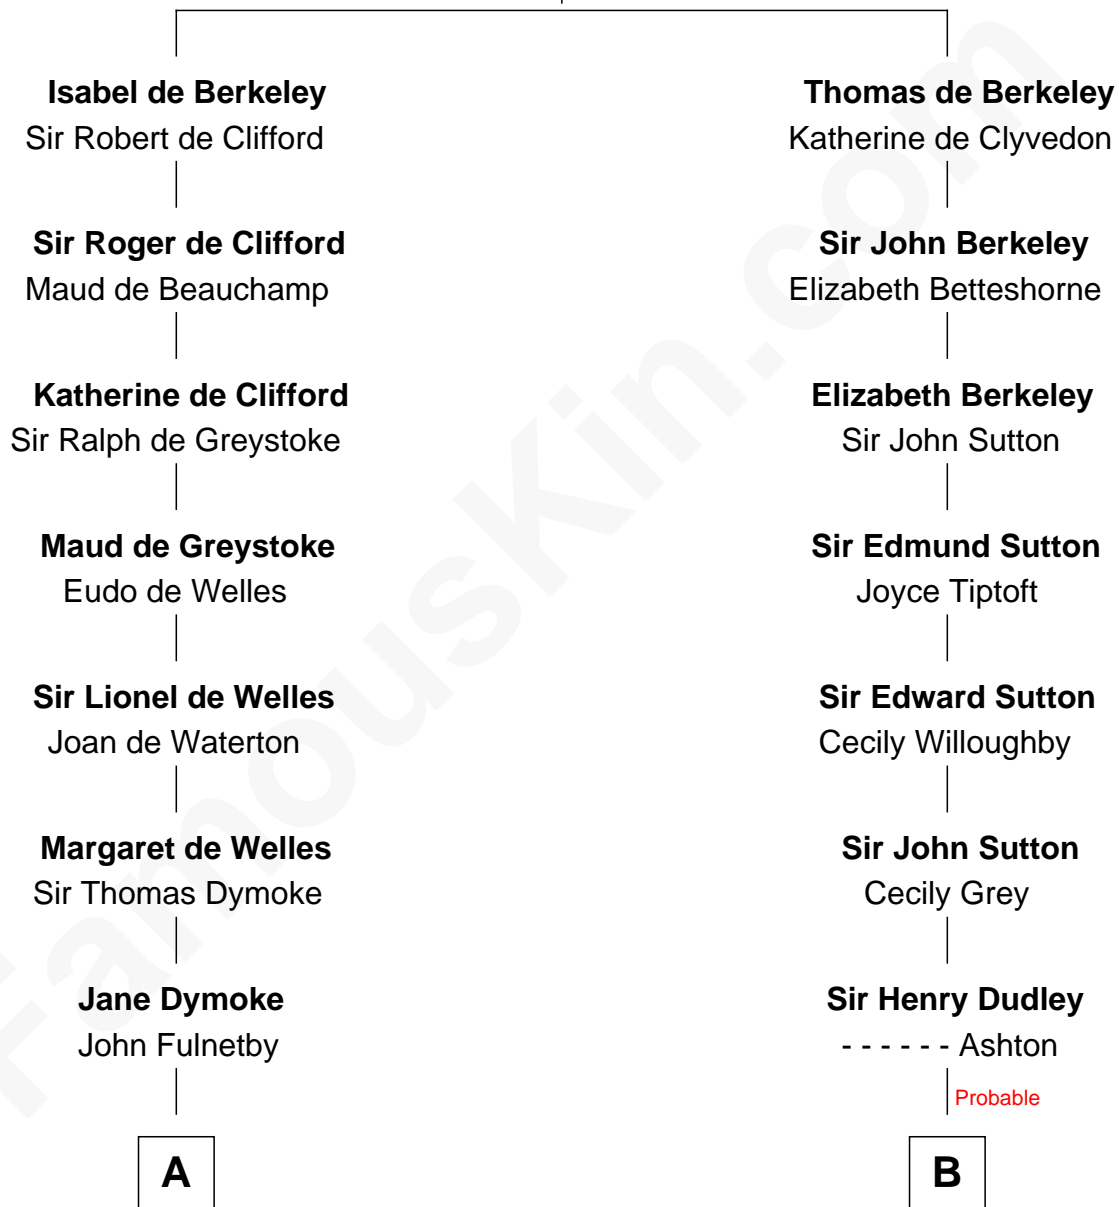

# FamousKin.com Relationship Chart of

**Ray Bradbury**

*Author of The Martian Chronicles*

19th cousin 1 time removed of

**J. K. Simmons**

*TV and Movie Actor*

**Sir Maurice de Berkeley**

Eve la Zouche

**C**

**Samuel Irving Bradbury**

Mary Adell Spaulding

**Samuel Hinkston Bradbury**

Minnie Alice Davis

**Leonard Spaulding Bradbury**

Esther Marie Moberg

**Ray Bradbury**