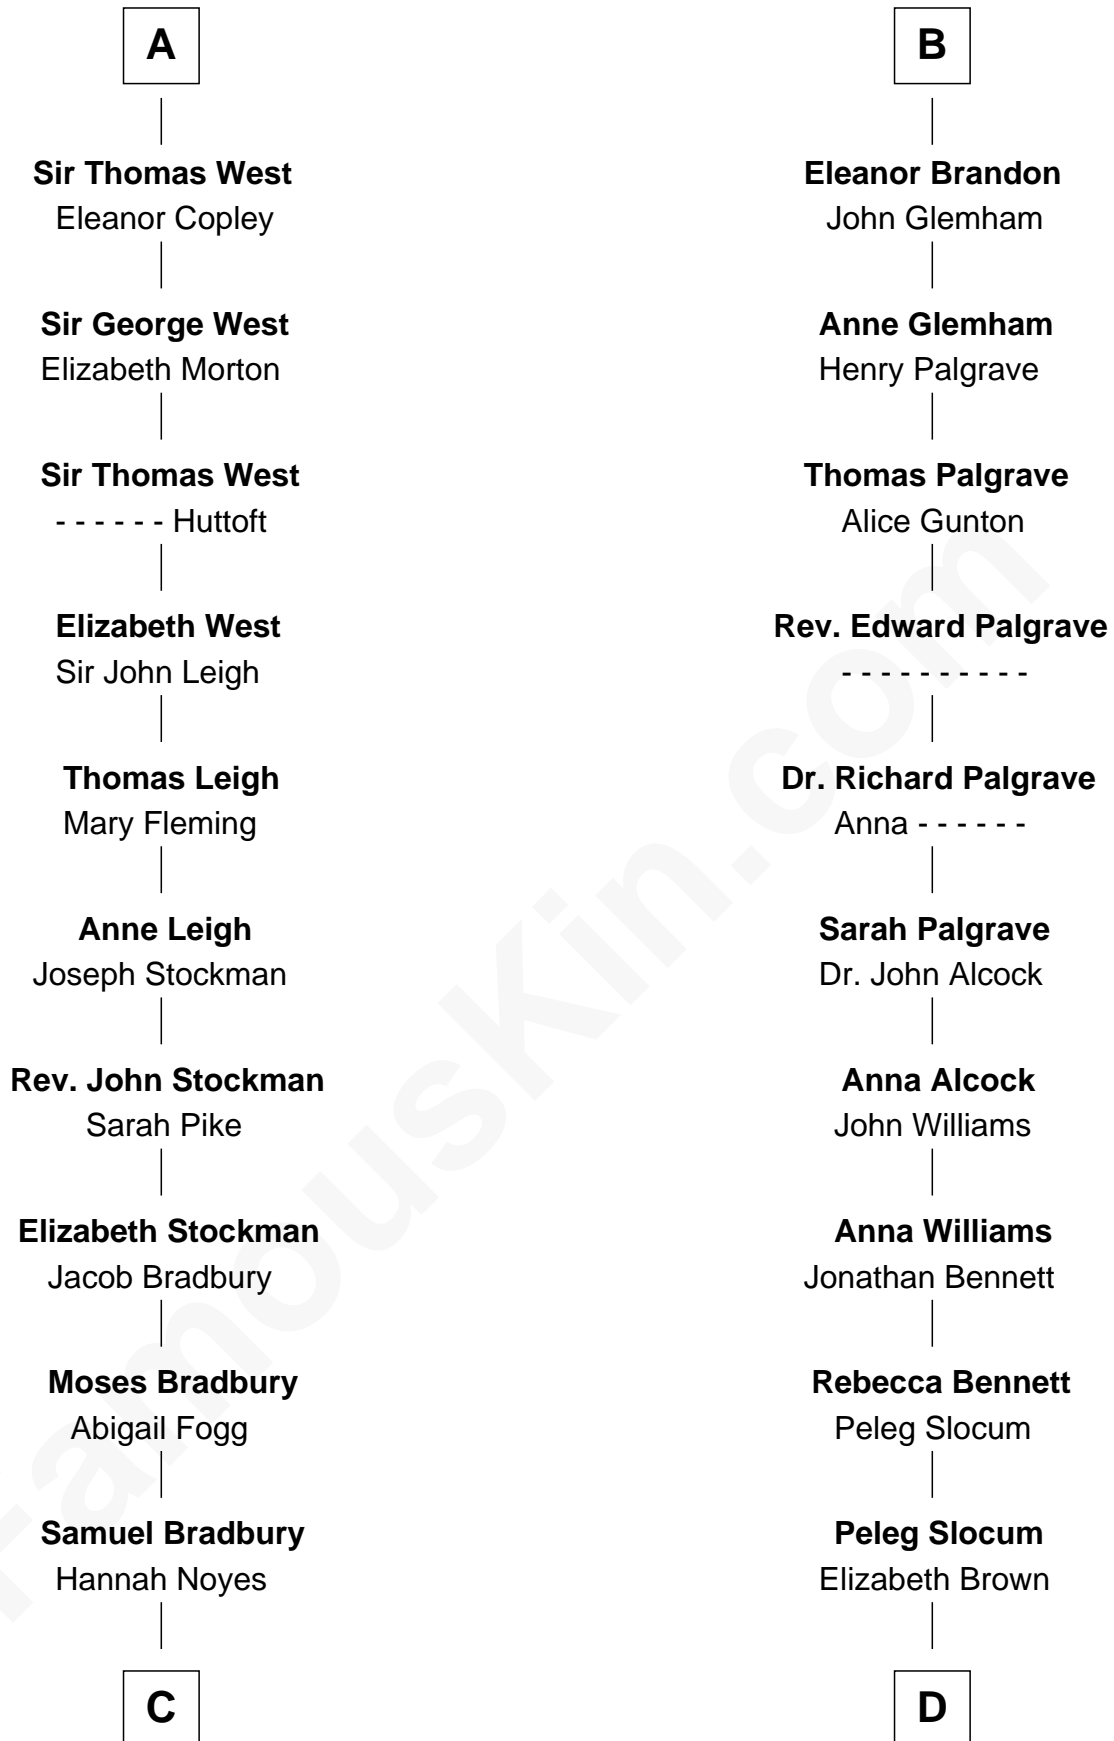

FamousKin.com

Relationship Chart of

Ray Bradbury

Author of The Martian Chronicles

20th cousin 1 time removed of

Henry Clay Folger

Founder of Folger Shakespeare Library and Chairman of Standard Oil

C

Samuel Bradbury
Frances Mary Rothead

Samuel Irving Bradbury
Mary Adell Spaulding

Samuel Hinkston Bradbury
Minnie Alice Davis

Leonard Spaulding Bradbury
Esther Marie Moberg

Ray Bradbury
Author of The Martian Chronicles

D

Rebecca Slocum
George Folger

Samuel Brown Folger
Nancy F. Hiller

Henry Clay Folger
Eliza Jane Clark

Henry Clay Folger
Chairman of Standard Oil

FamousKin.com