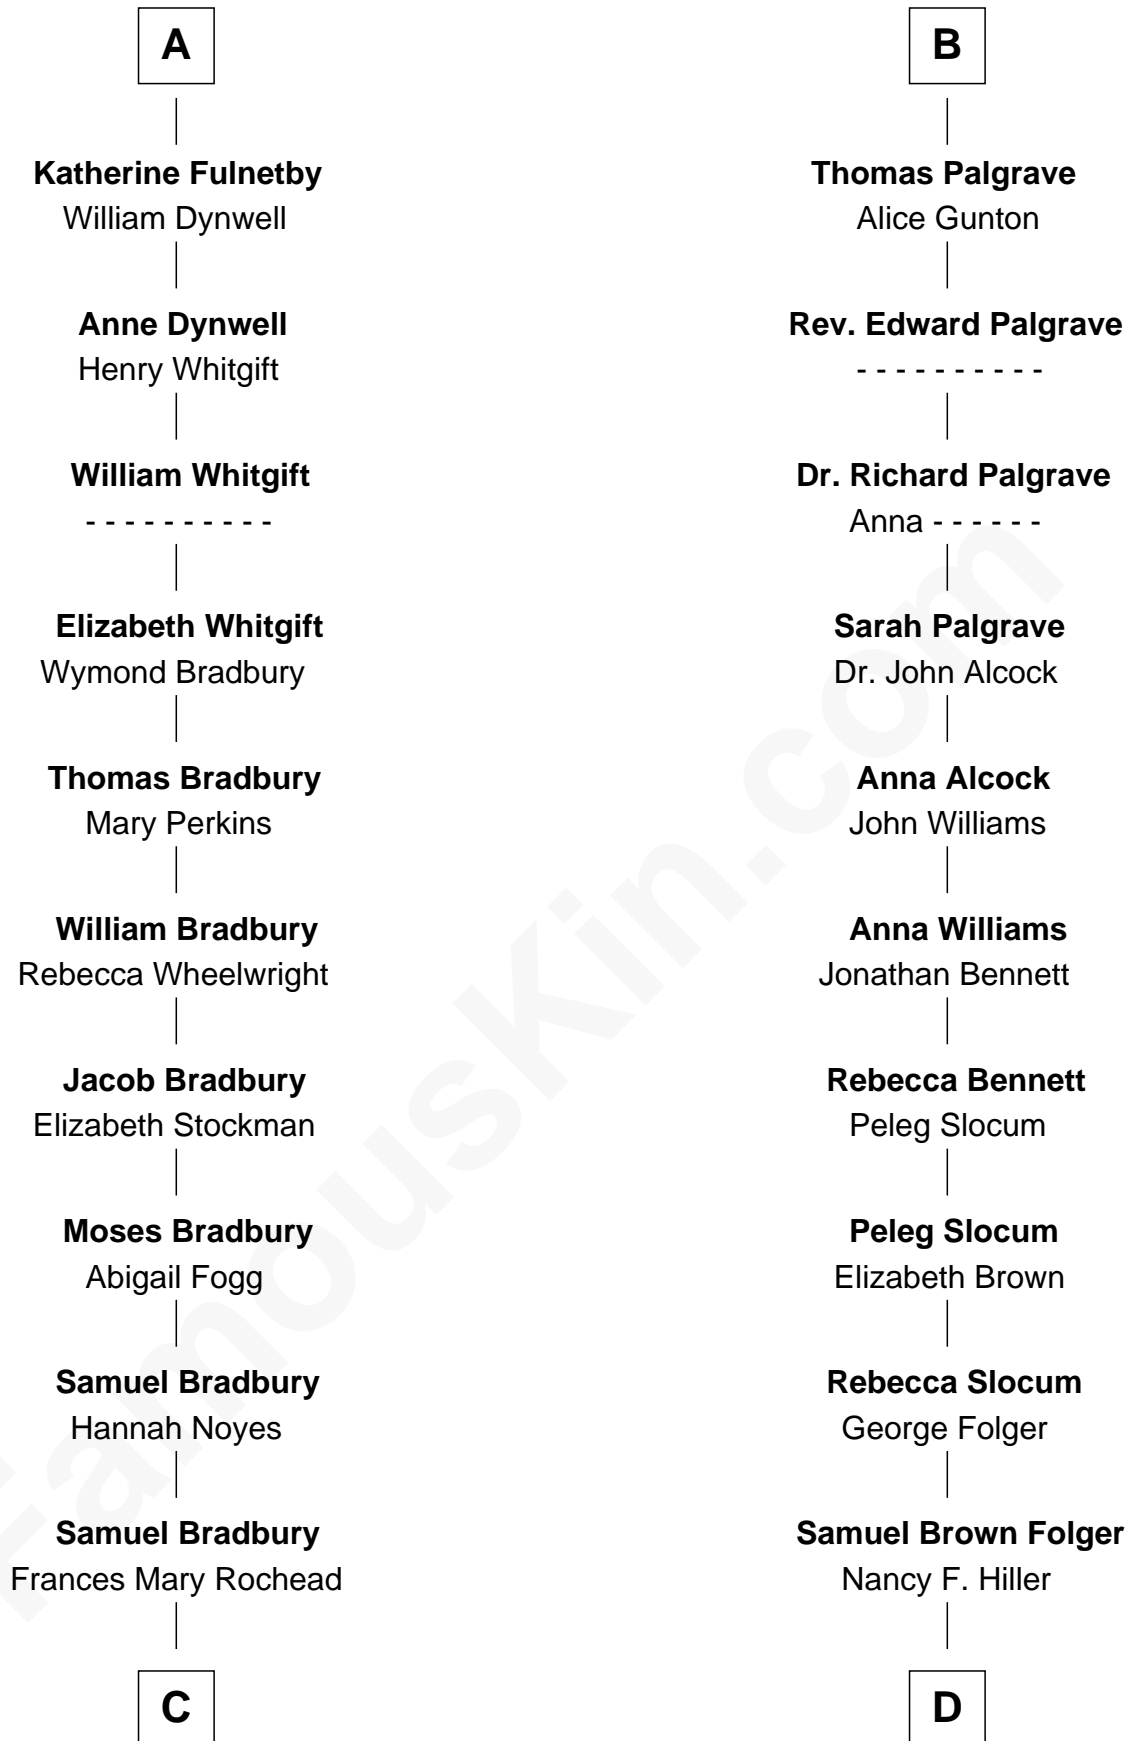

**Jane Dymoke**

John Fulnetby

**A**

**Elizabeth de Badlesmere**

Sir William de Bohun

**Elizabeth de Bohun**

Sir Richard Fitzalan

**Elizabeth Fitzalan**

Sir Robert Goushill

**Elizabeth Goushill**

Sir Robert Wingfield

**Elizabeth Wingfield**

Sir William Brandon

**Eleanor Brandon**

John Glemham

**Anne Glemham**

Henry Palgrave

**B**

**C**

**Samuel Irving Bradbury**

Mary Adell Spaulding

**Samuel Hinkston Bradbury**

Minnie Alice Davis

**Leonard Spaulding Bradbury**

Esther Marie Moberg

**Ray Bradbury**

*Author of The Martian Chronicles*

**D**

**Henry Clay Folger**

Eliza Jane Clark

**Henry Clay Folger**

*Chairman of Standard Oil*