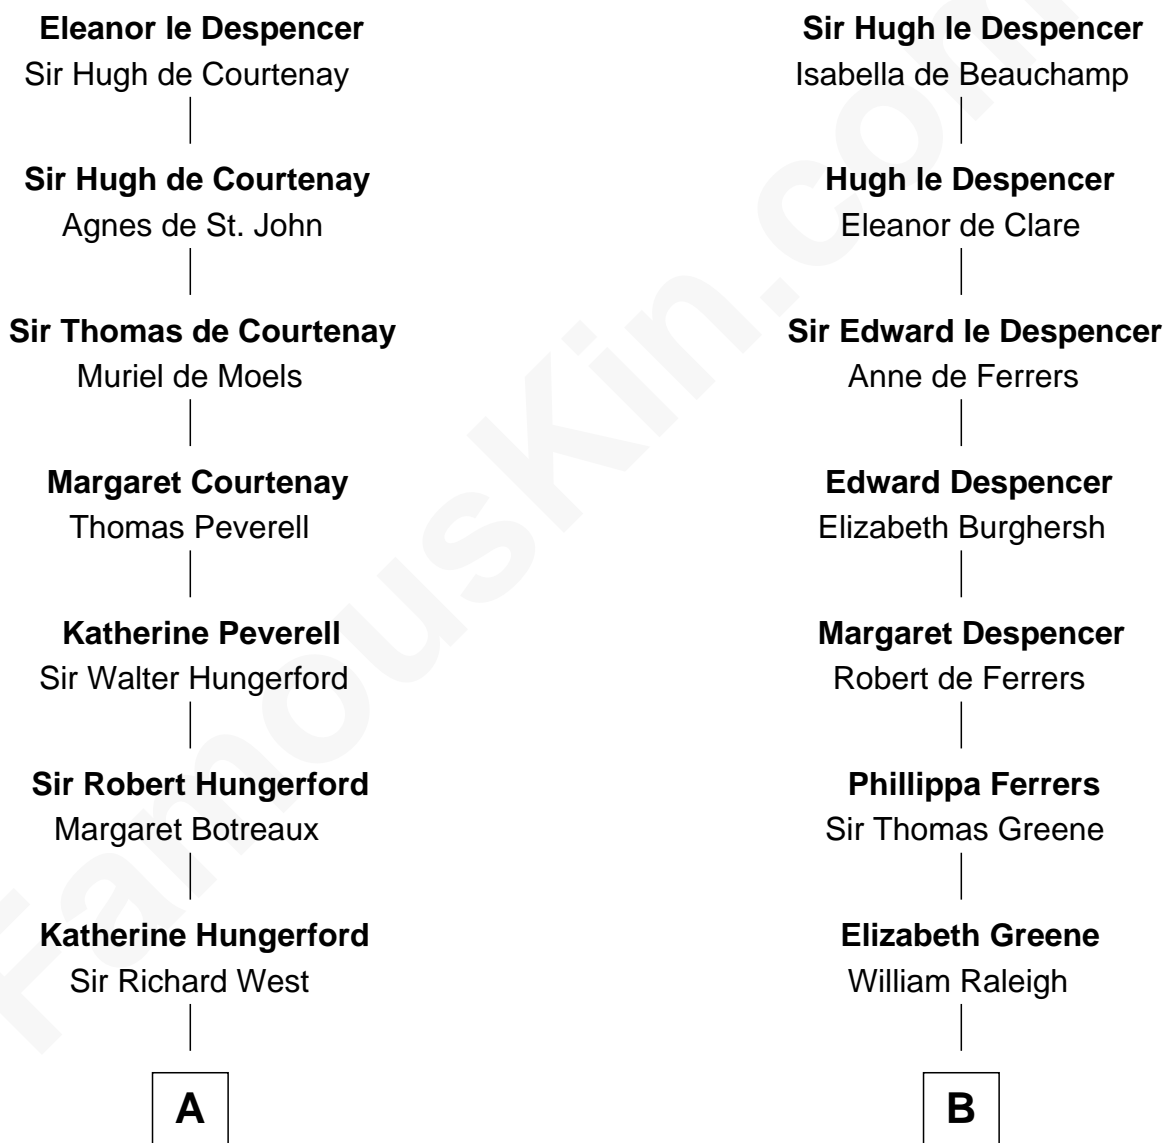

FamousKin.com

Relationship Chart of

Ray Bradbury

Author of *The Martian Chronicles*

20th cousin 1 time removed of

Henry Clay Folger

Founder of Folger Shakespeare Library and Chairman of Standard Oil

Sir Hugh le Despencer

Aveline Basset

C

Samuel Bradbury
Frances Mary Rothead

Samuel Irving Bradbury
Mary Adell Spaulding

Samuel Hinkston Bradbury
Minnie Alice Davis

Leonard Spaulding Bradbury
Esther Marie Moberg

Ray Bradbury
Author of The Martian Chronicles