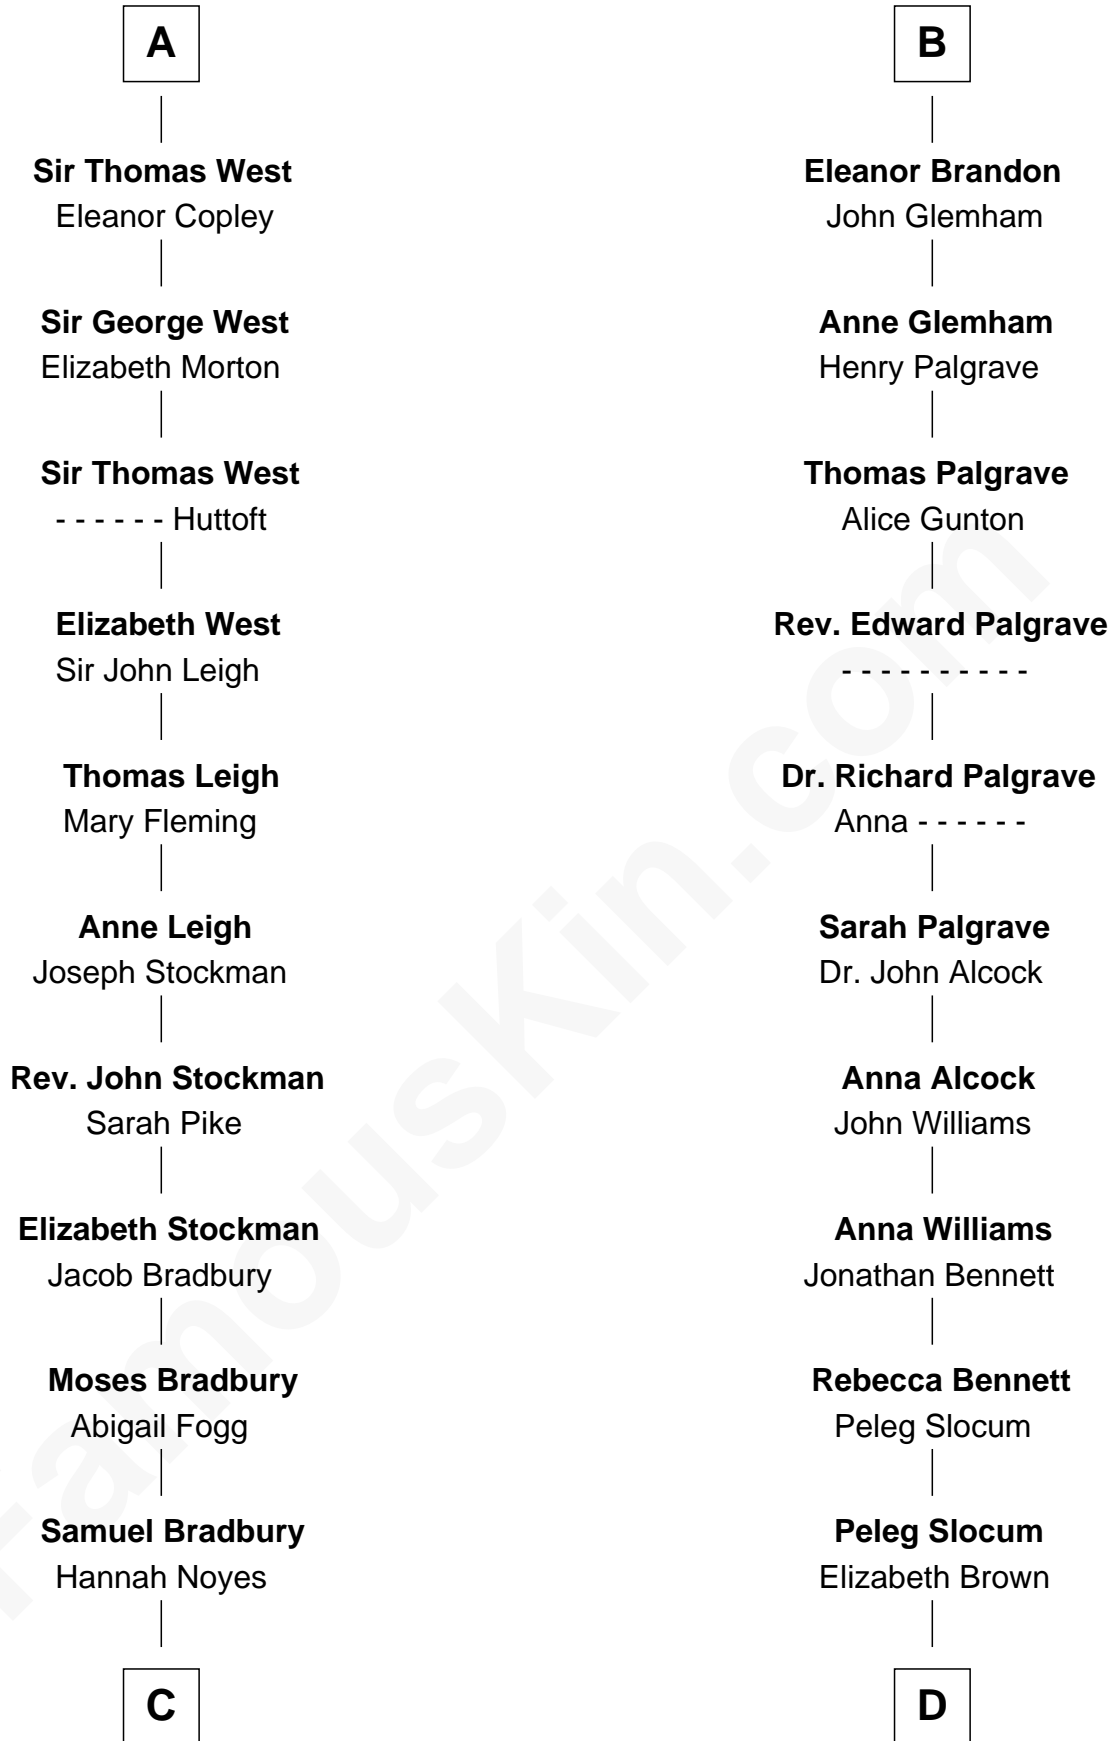

FamousKin.com

Relationship Chart of

Ray Bradbury

Author of The Martian Chronicles

20th cousin 1 time removed of

Henry Clay Folger

Founder of Folger Shakespeare Library and Chairman of Standard Oil

Robert I, Count of Artois

Matilda of Brabant

C

Samuel Bradbury
Frances Mary Rothead

Samuel Irving Bradbury
Mary Adell Spaulding

Samuel Hinkston Bradbury
Minnie Alice Davis

Leonard Spaulding Bradbury
Esther Marie Moberg

Ray Bradbury
Author of The Martian Chronicles

D

Rebecca Slocum
George Folger

Samuel Brown Folger
Nancy F. Hiller

Henry Clay Folger
Eliza Jane Clark

Henry Clay Folger
Chairman of Standard Oil