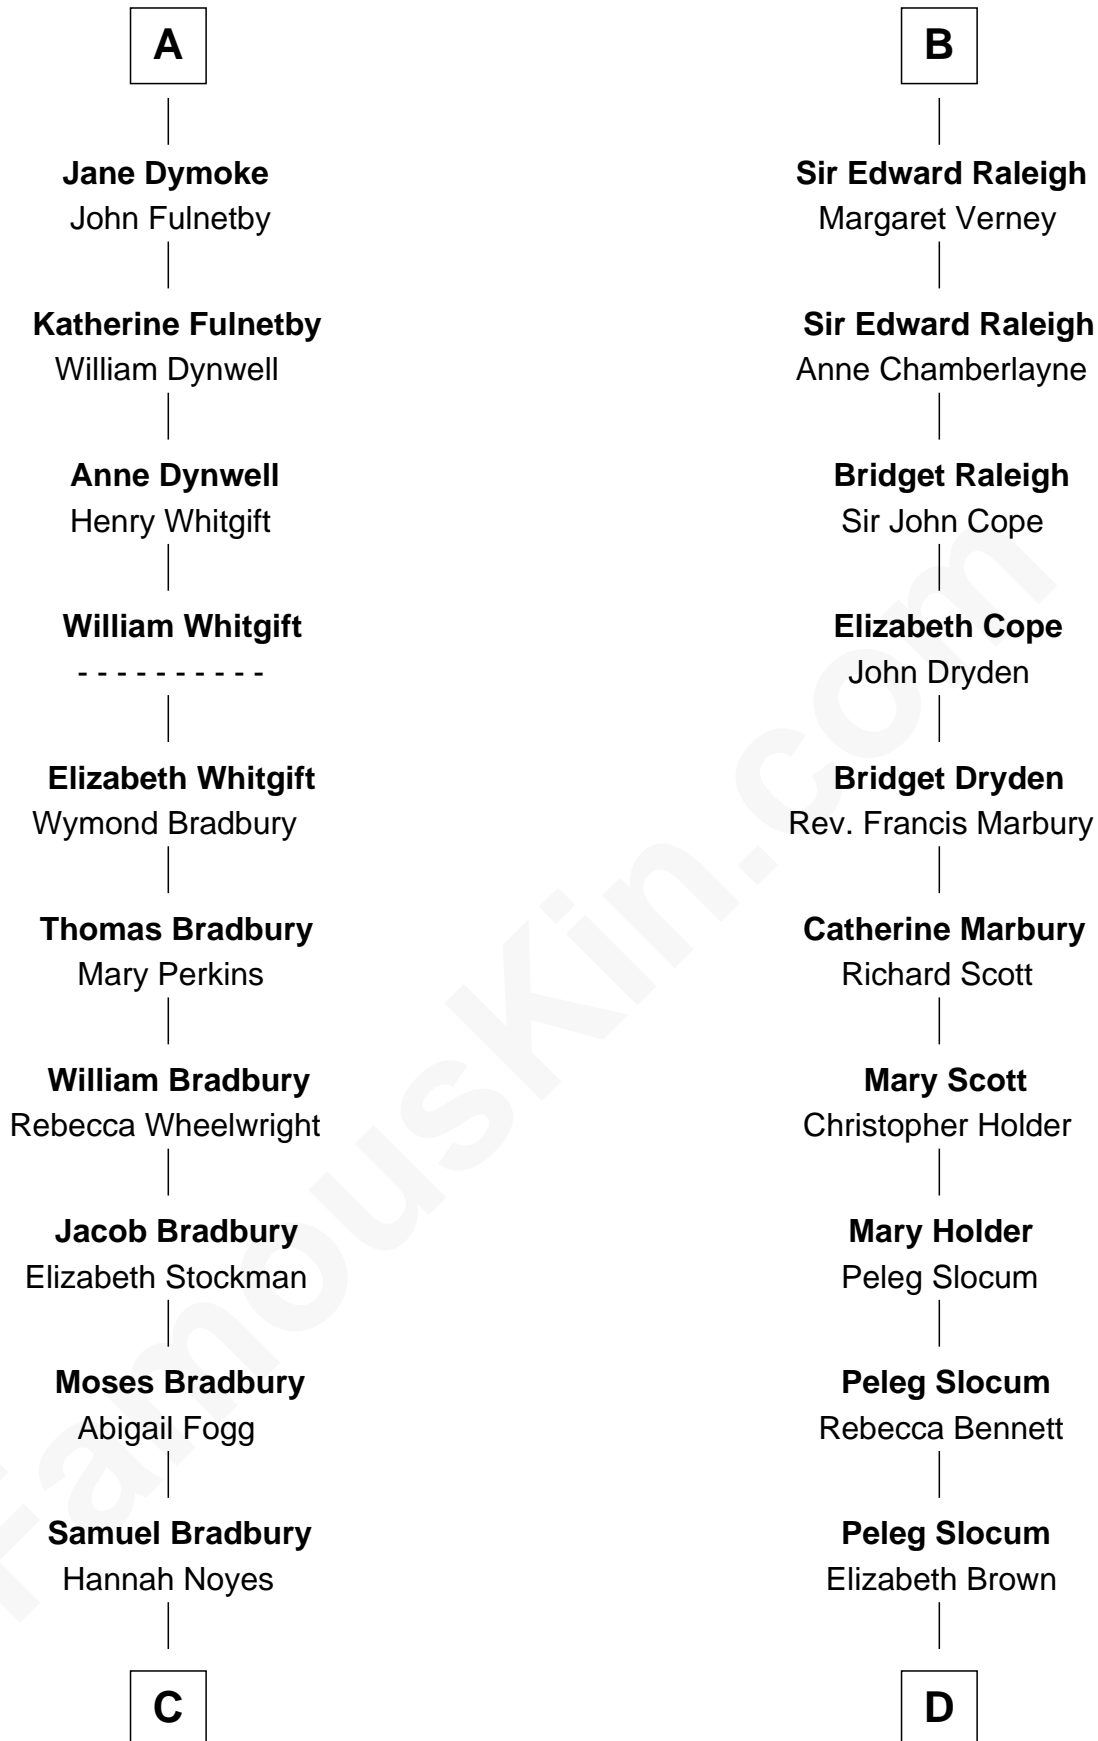

## Relationship Chart of

### Ray Bradbury

*Author of The Martian Chronicles*

**19th cousin 2 times removed of**

**J. A. Folger**

*Founder of Folger Coffee Company*

**C**

**Samuel Bradbury**  
Frances Mary Rohead

**Samuel Irving Bradbury**  
Mary Adell Spaulding

**Samuel Hinkston Bradbury**  
Minnie Alice Davis

**Leonard Spaulding Bradbury**  
Esther Marie Moberg

**Ray Bradbury**  
*Author of The Martian Chronicles*

**D**

**Rebecca Slocum**  
George Folger

**Samuel Brown Folger**  
Nancy F. Hiller