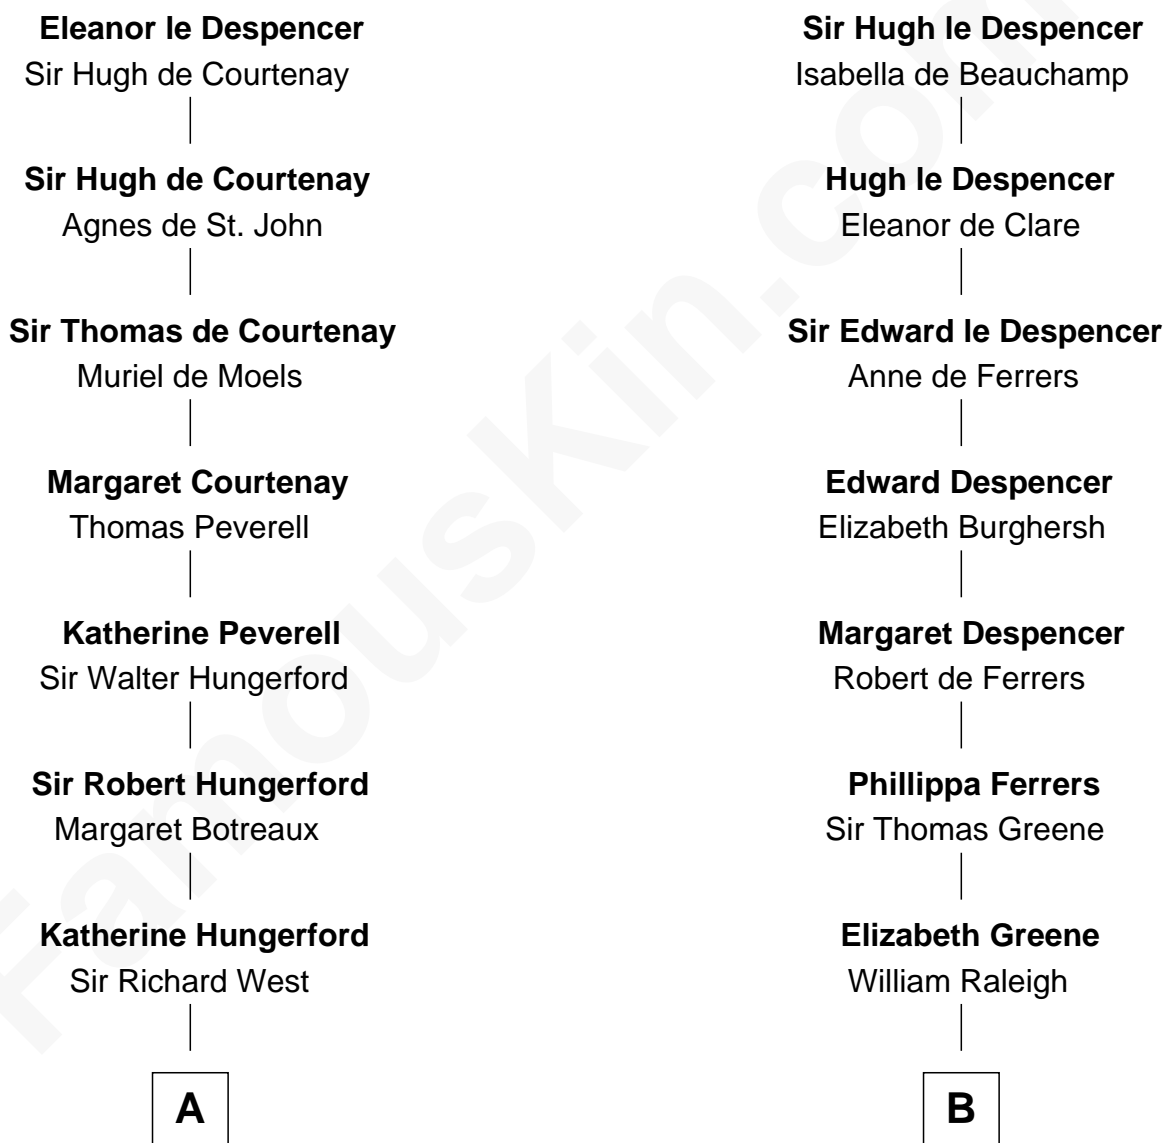

## Relationship Chart of

### Ray Bradbury

*Author of The Martian Chronicles*

**19th cousin 2 times removed of**

**J. A. Folger**

*Founder of Folger Coffee Company*

**Sir Hugh le Despencer**

Aveline Basset

**C**

**Samuel Bradbury**  
Frances Mary Rohead

**Samuel Irving Bradbury**  
Mary Adell Spaulding

**Samuel Hinkston Bradbury**  
Minnie Alice Davis

**Leonard Spaulding Bradbury**  
Esther Marie Moberg

**Ray Bradbury**  
*Author of The Martian Chronicles*