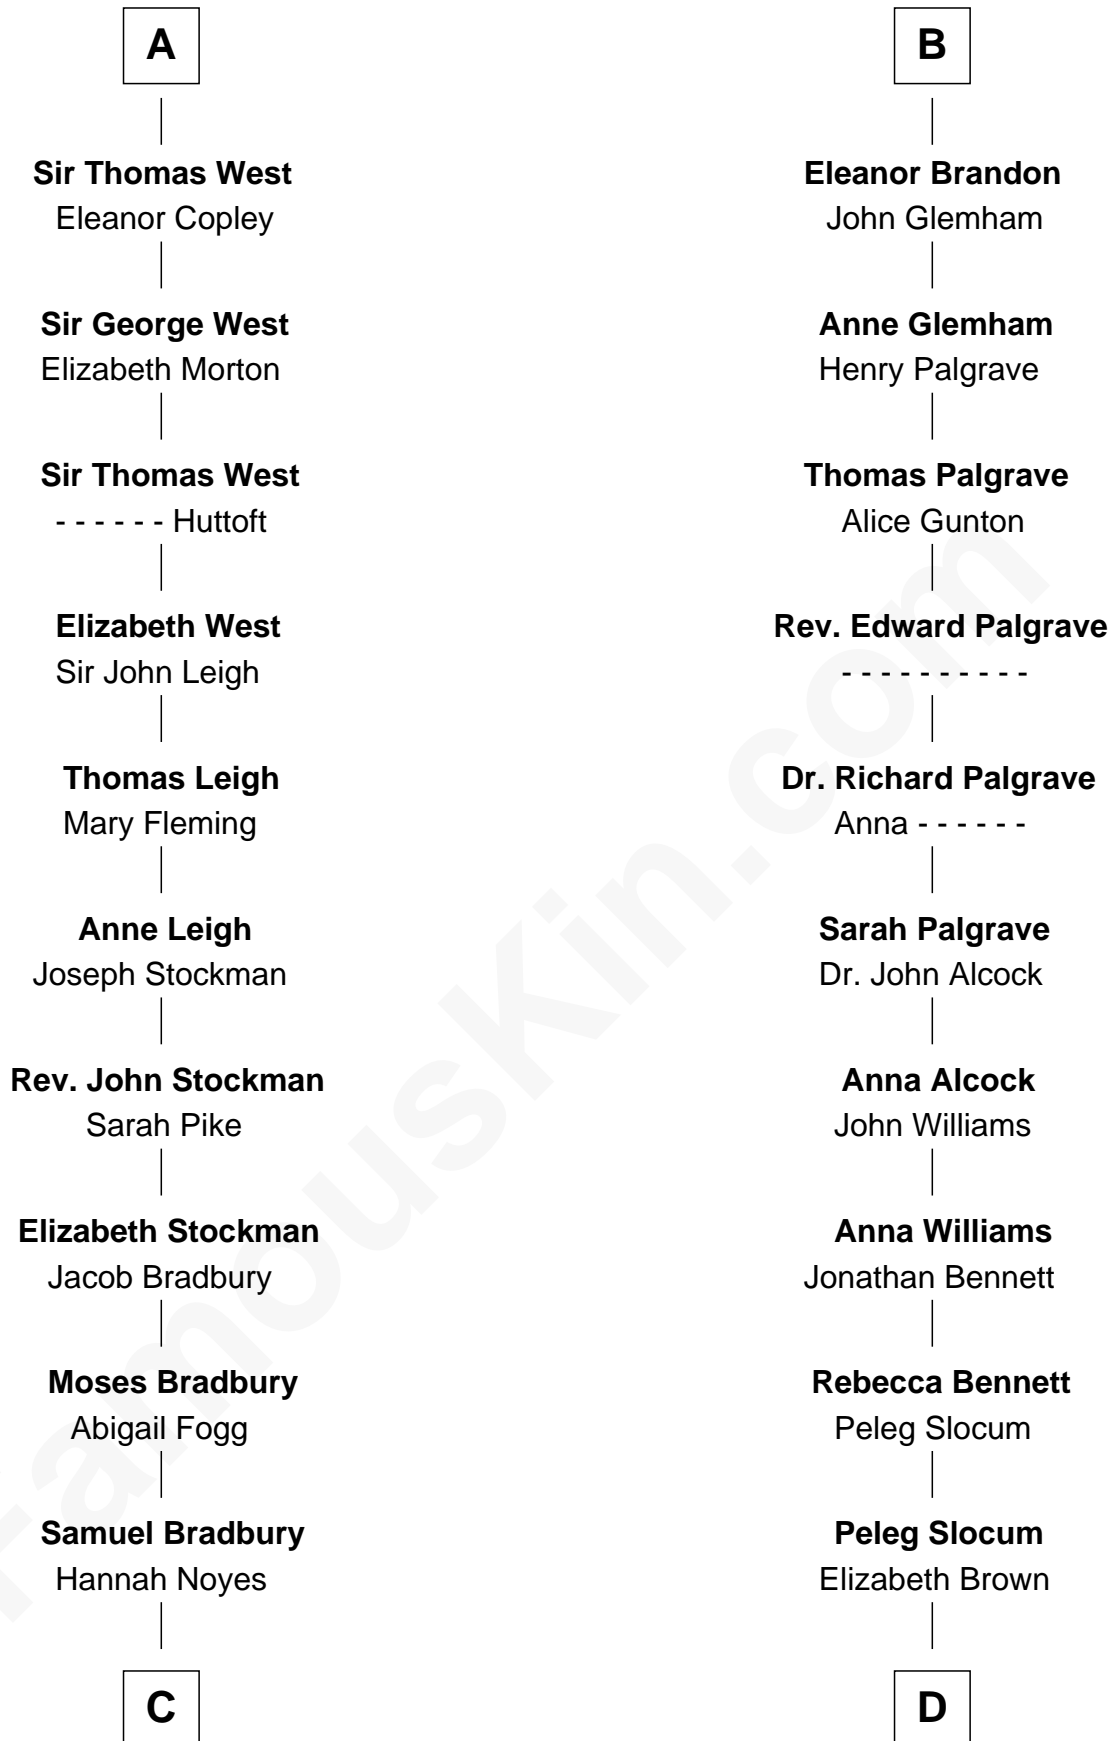

FamousKin.com

Relationship Chart of

Ray Bradbury

Author of The Martian Chronicles

19th cousin 2 times removed of

J. A. Folger

Founder of Folger Coffee Company

Robert I, Count of Artois

Matilda of Brabant

Blanche of Artois
Edmund Plantagenet

Henry Plantagenet
Maud de Chaworth

Joan of Lancaster
John de Mowbray

Eleanor Mowbray
Roger de la Warre

Joan de la Warre
Sir Thomas West

Sir Reynold West
Margaret Thorley

Sir Richard West
Katherine Hungerford

A

Blanche of Artois
Edmund Plantagenet

Henry Plantagenet
Maud de Chaworth

Eleanor Plantagenet
Richard Fitzalan

Sir Richard Fitzalan
Elizabeth de Bohun

Elizabeth Fitzalan
Sir Robert Goushill

Elizabeth Goushill
Sir Robert Wingfield

Elizabeth Wingfield
Sir William Brandon

B

C

Samuel Bradbury
Frances Mary Rohead

Samuel Irving Bradbury
Mary Adell Spaulding

Samuel Hinkston Bradbury
Minnie Alice Davis