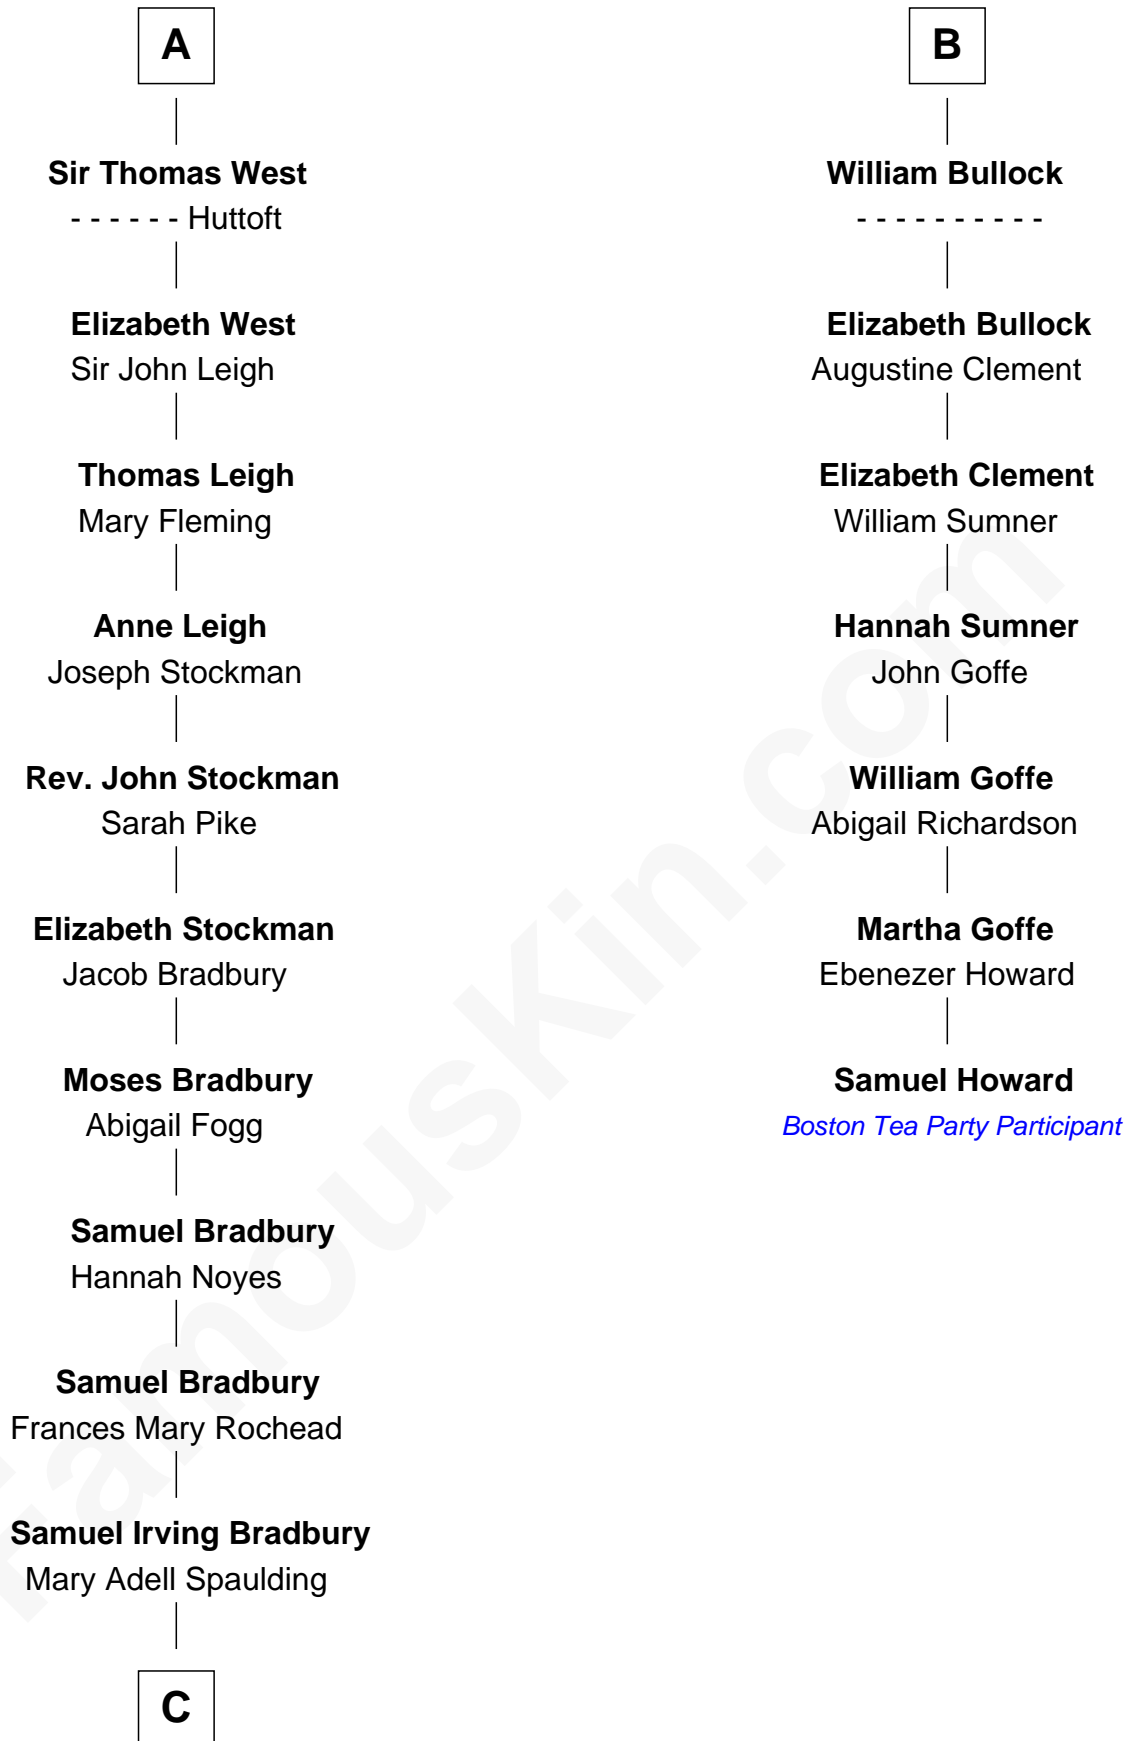

# FamousKin.com Relationship Chart of

**Ray Bradbury**

*Author of The Martian Chronicles*

13th cousin 6 times removed of

**Samuel Howard**

*Boston Tea Party Participant*

**C**

—  
**Samuel Hinkston Bradbury**

Minnie Alice Davis

—  
**Leonard Spaulding Bradbury**

Esther Marie Moberg

—  
**Ray Bradbury**

*Author of [The Martian Chronicles](#)*

FamousKin.com