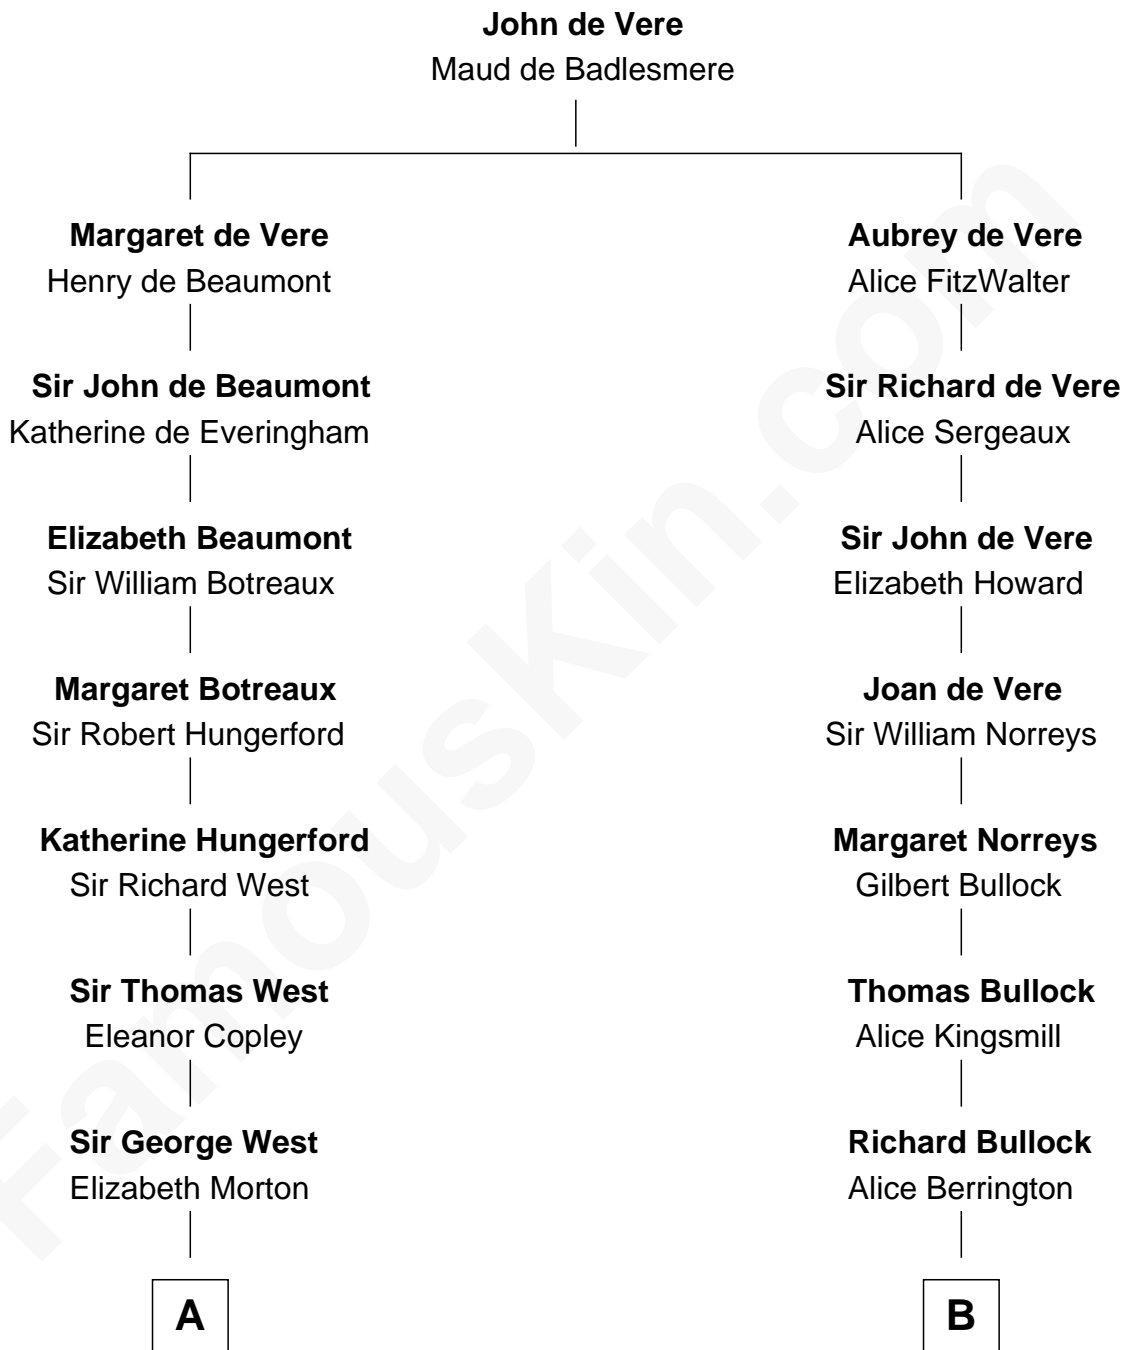

# FamousKin.com Relationship Chart of

**Ray Bradbury**

*Author of The Martian Chronicles*

13th cousin 6 times removed of

**Samuel Howard**

*Boston Tea Party Participant*

**C**

—  
**Samuel Hinkston Bradbury**

Minnie Alice Davis

—  
**Leonard Spaulding Bradbury**

Esther Marie Moberg

—  
**Ray Bradbury**

*Author of [The Martian Chronicles](#)*

FamousKin.com