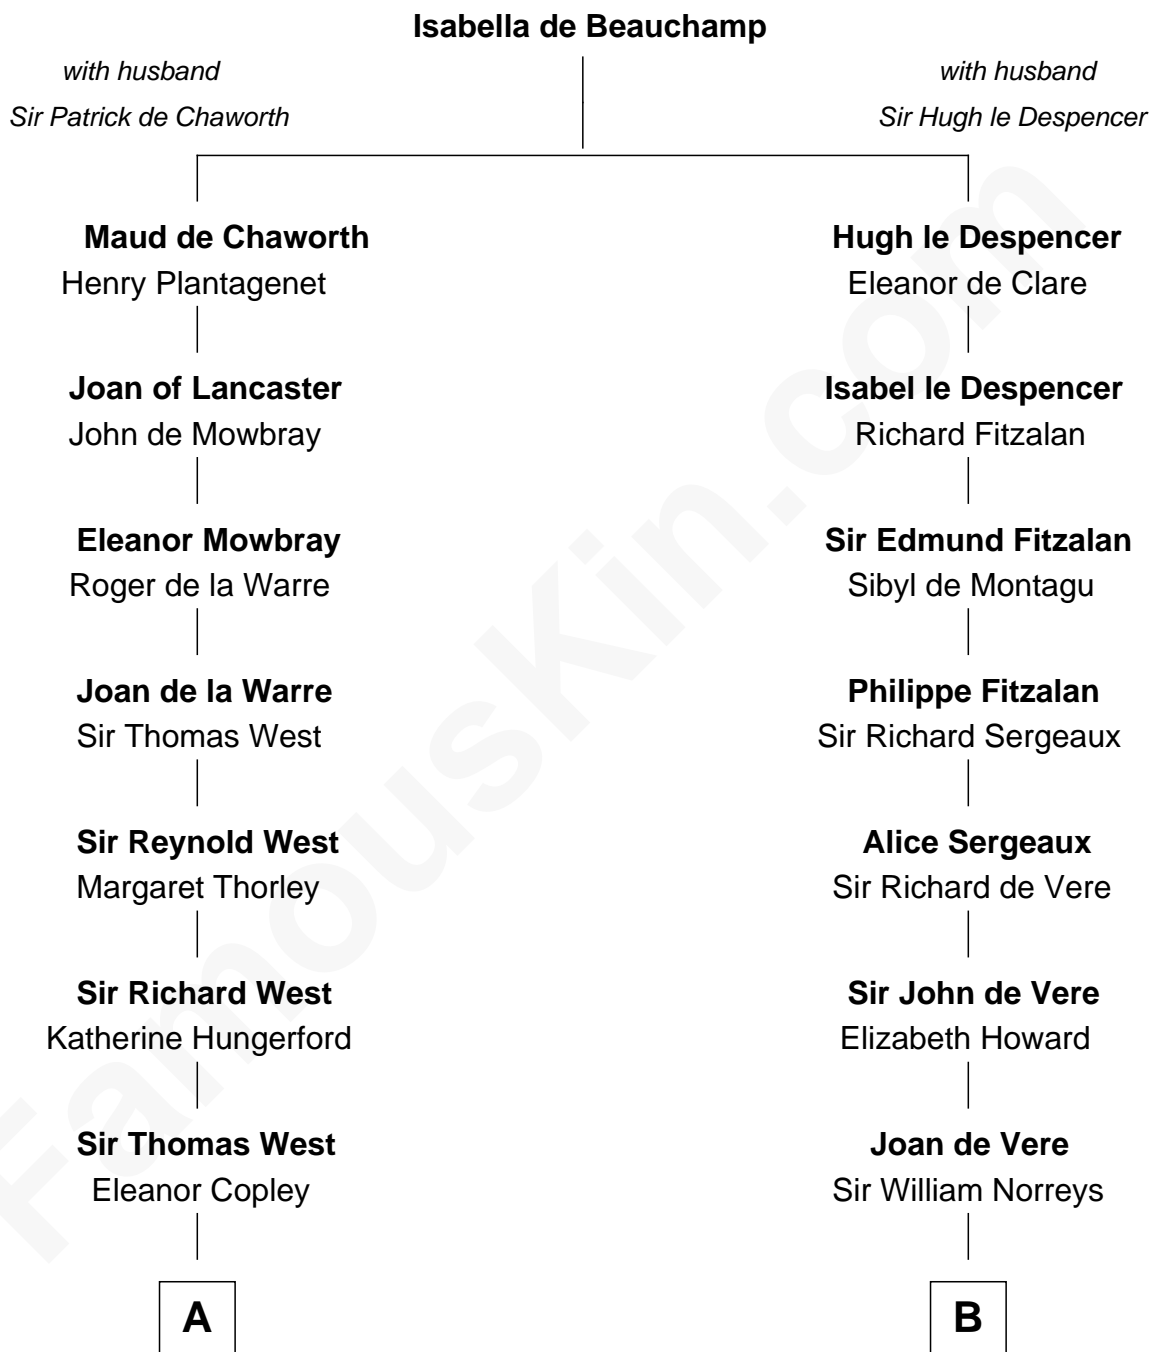

FamousKin.com Relationship Chart of

Ray Bradbury

Author of The Martian Chronicles

16th cousin 4 times removed of

Samuel Howard

Boston Tea Party Participant

C

—
Samuel Irving Bradbury

Mary Adell Spaulding

—
Samuel Hinkston Bradbury

Minnie Alice Davis

—
Leonard Spaulding Bradbury

Esther Marie Moberg

—
Ray Bradbury

Author of [The Martian Chronicles](#)

FamousKin.com