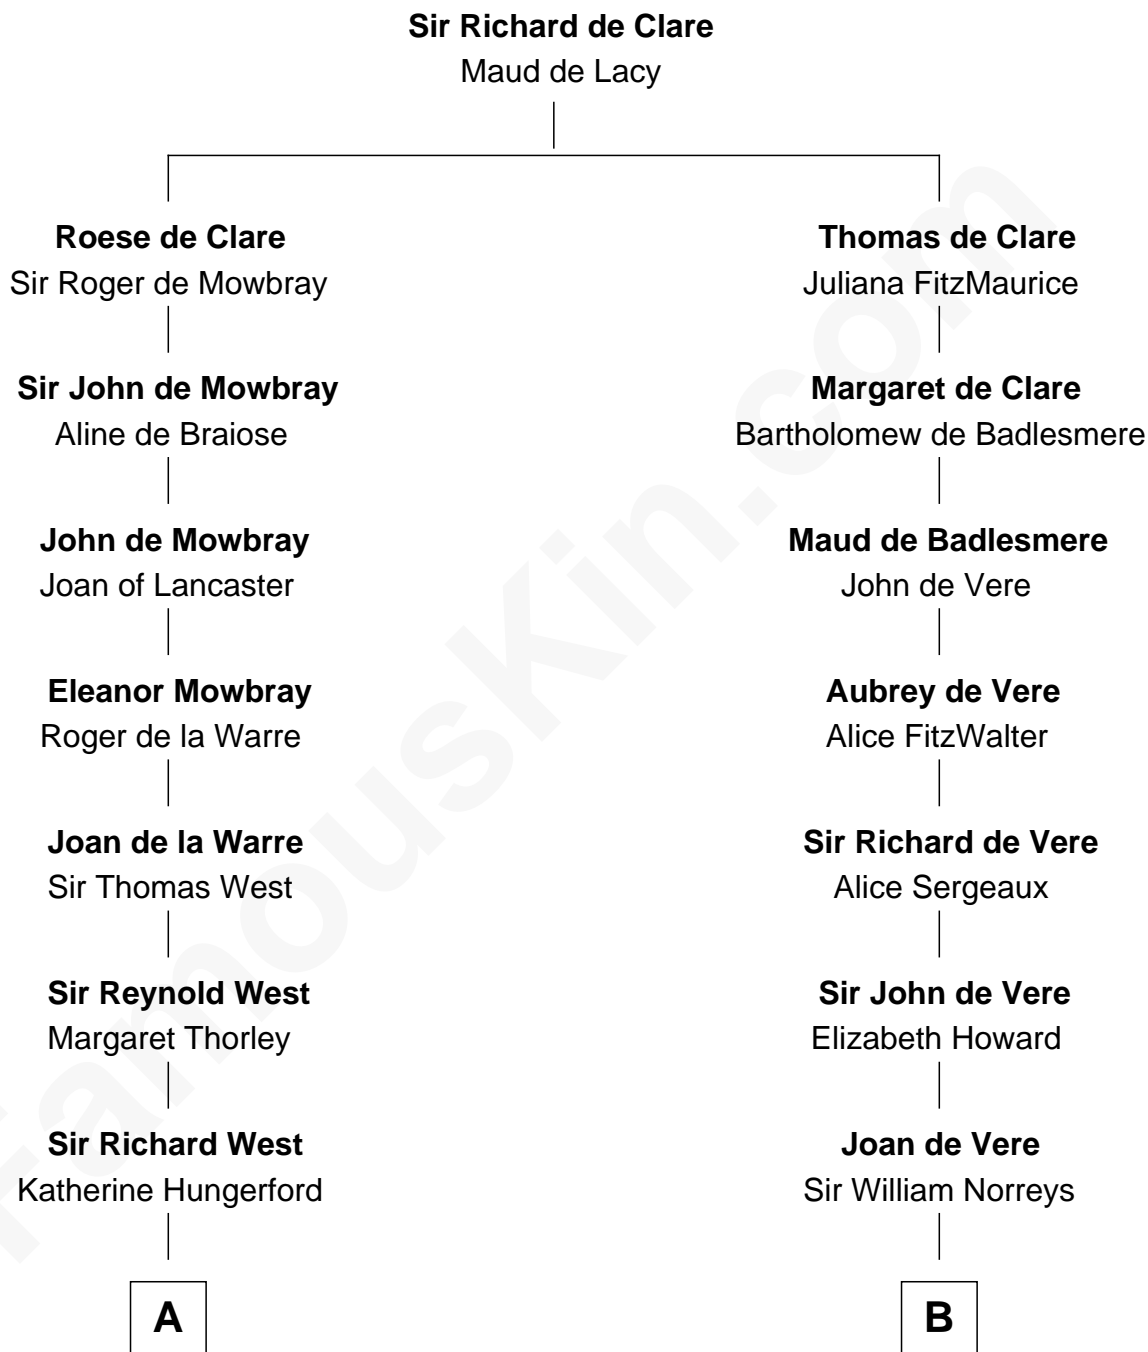

FamousKin.com Relationship Chart of

Ray Bradbury

Author of The Martian Chronicles

16th cousin 5 times removed of

Samuel Howard

Boston Tea Party Participant

C

—
Samuel Bradbury
Frances Mary Rothead

—
Samuel Irving Bradbury
Mary Adell Spaulding

—
Samuel Hinkston Bradbury
Minnie Alice Davis

—
Leonard Spaulding Bradbury
Esther Marie Moberg

—
Ray Bradbury
Author of The Martian Chronicles

FamousKin.com