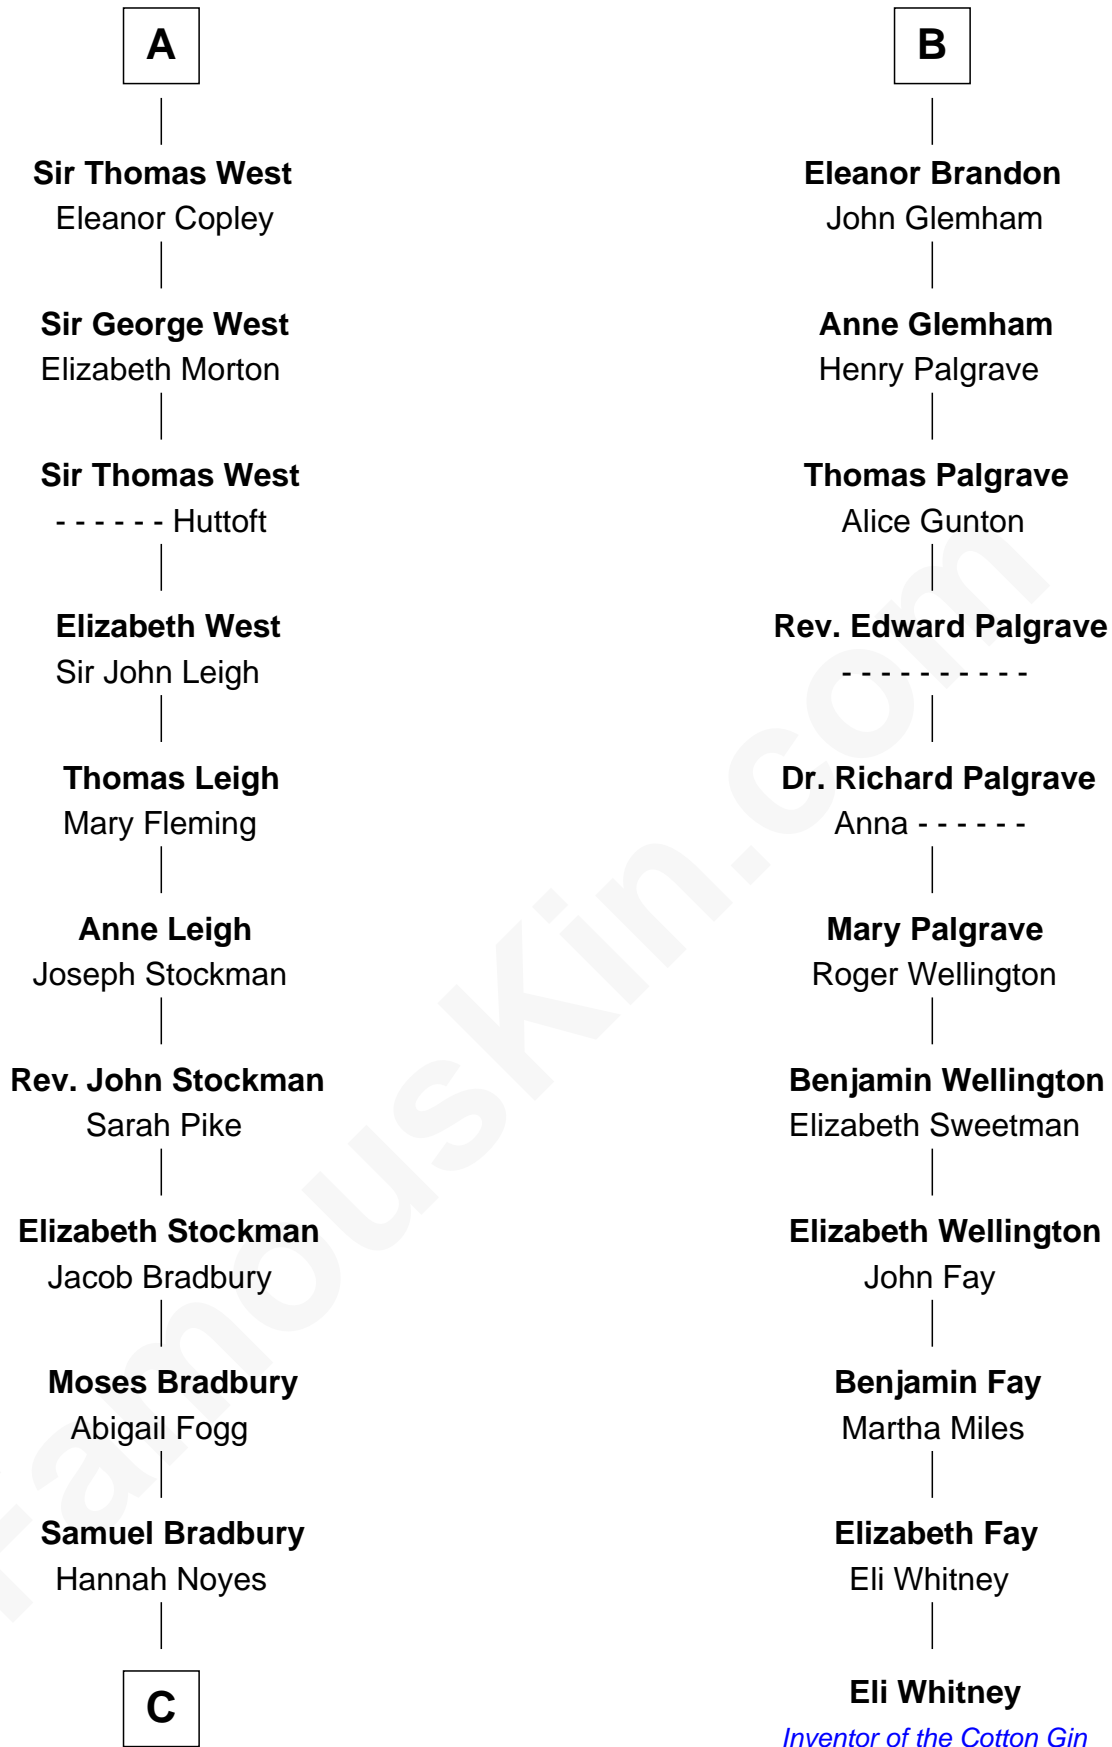

FamousKin.com

Relationship Chart of

Ray Bradbury

Author of The Martian Chronicles

17th cousin 4 times removed of

Eli Whitney

Inventor of the Cotton Gin

C

—
Samuel Bradbury
Frances Mary Rothead

—
Samuel Irving Bradbury
Mary Adell Spaulding

—
Samuel Hinkston Bradbury
Minnie Alice Davis

—
Leonard Spaulding Bradbury
Esther Marie Moberg

—
Ray Bradbury
Author of The Martian Chronicles