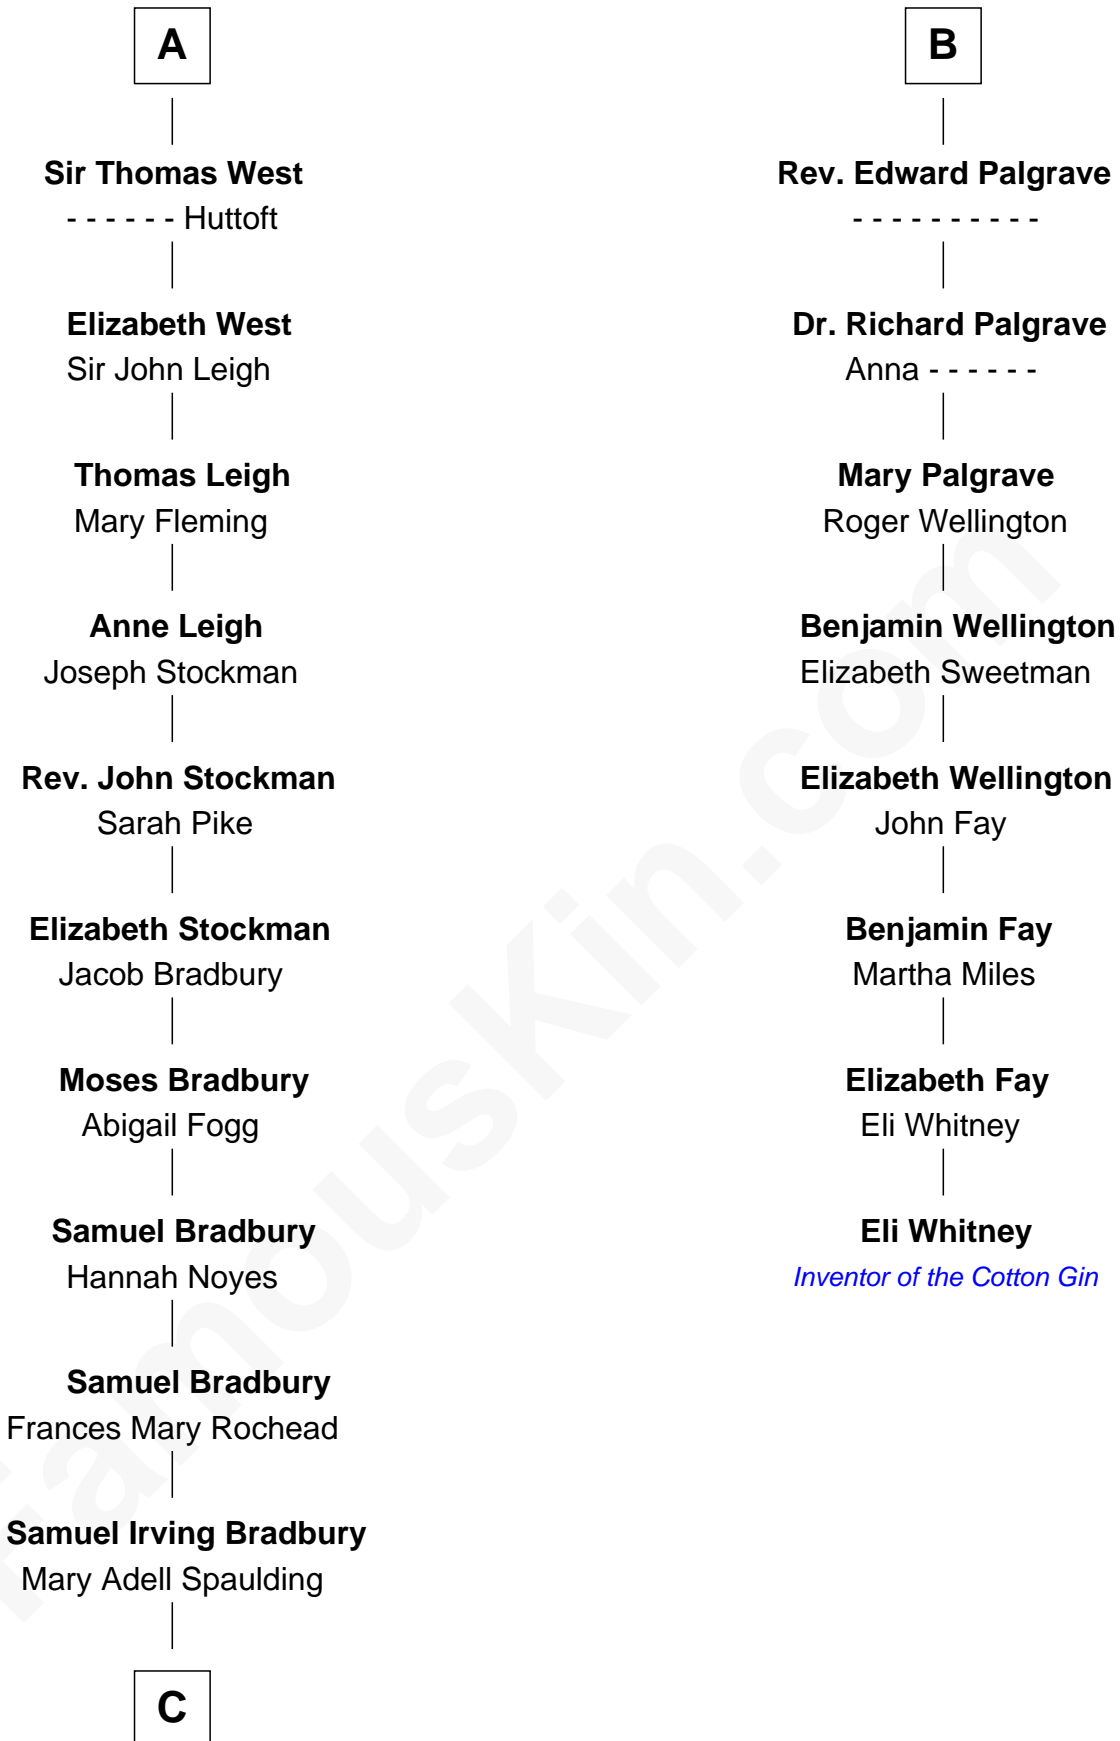

## Relationship Chart of

### Ray Bradbury

*Author of The Martian Chronicles*

**14th cousin 5 times removed of**

### Eli Whitney

*Inventor of the Cotton Gin*

**C**

—  
**Samuel Hinkston Bradbury**

Minnie Alice Davis

—  
**Leonard Spaulding Bradbury**

Esther Marie Moberg

—  
**Ray Bradbury**