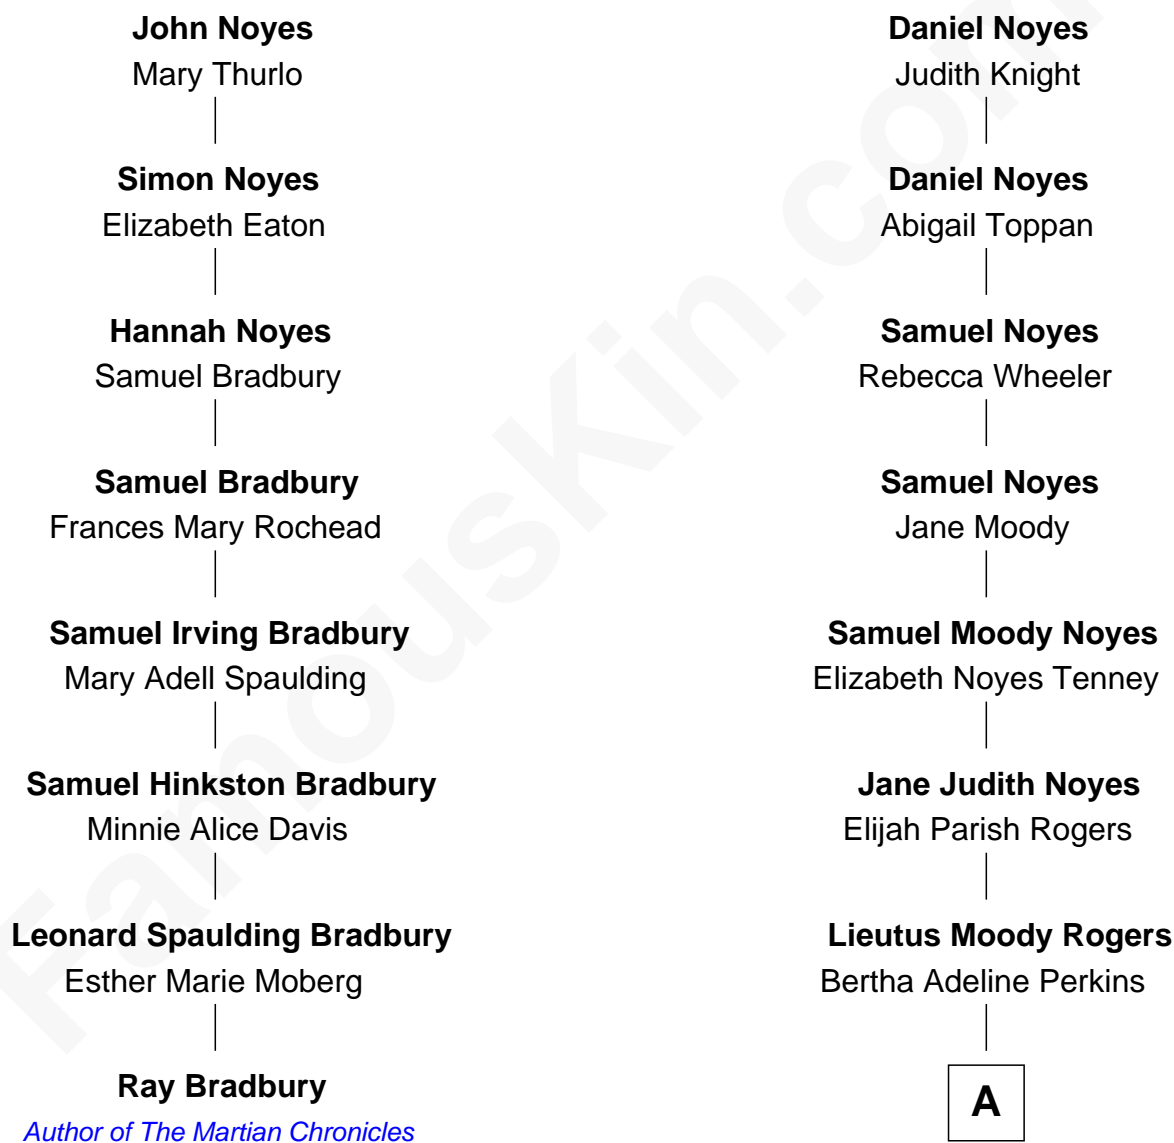

# FamousKin.com Relationship Chart of

**Ray Bradbury**

*Author of The Martian Chronicles*

7th cousin 2 times removed of

**Richard Hatch**

*TV and Movie Actor*

**John Noyes**

Mary Poor

**A**

Leah Perkins Rogers  
Charles Wesley Hatch

John Raymond Hatch  
Elizabeth White

Richard Hatch  
*TV and Movie Actor*

FamousKin.com