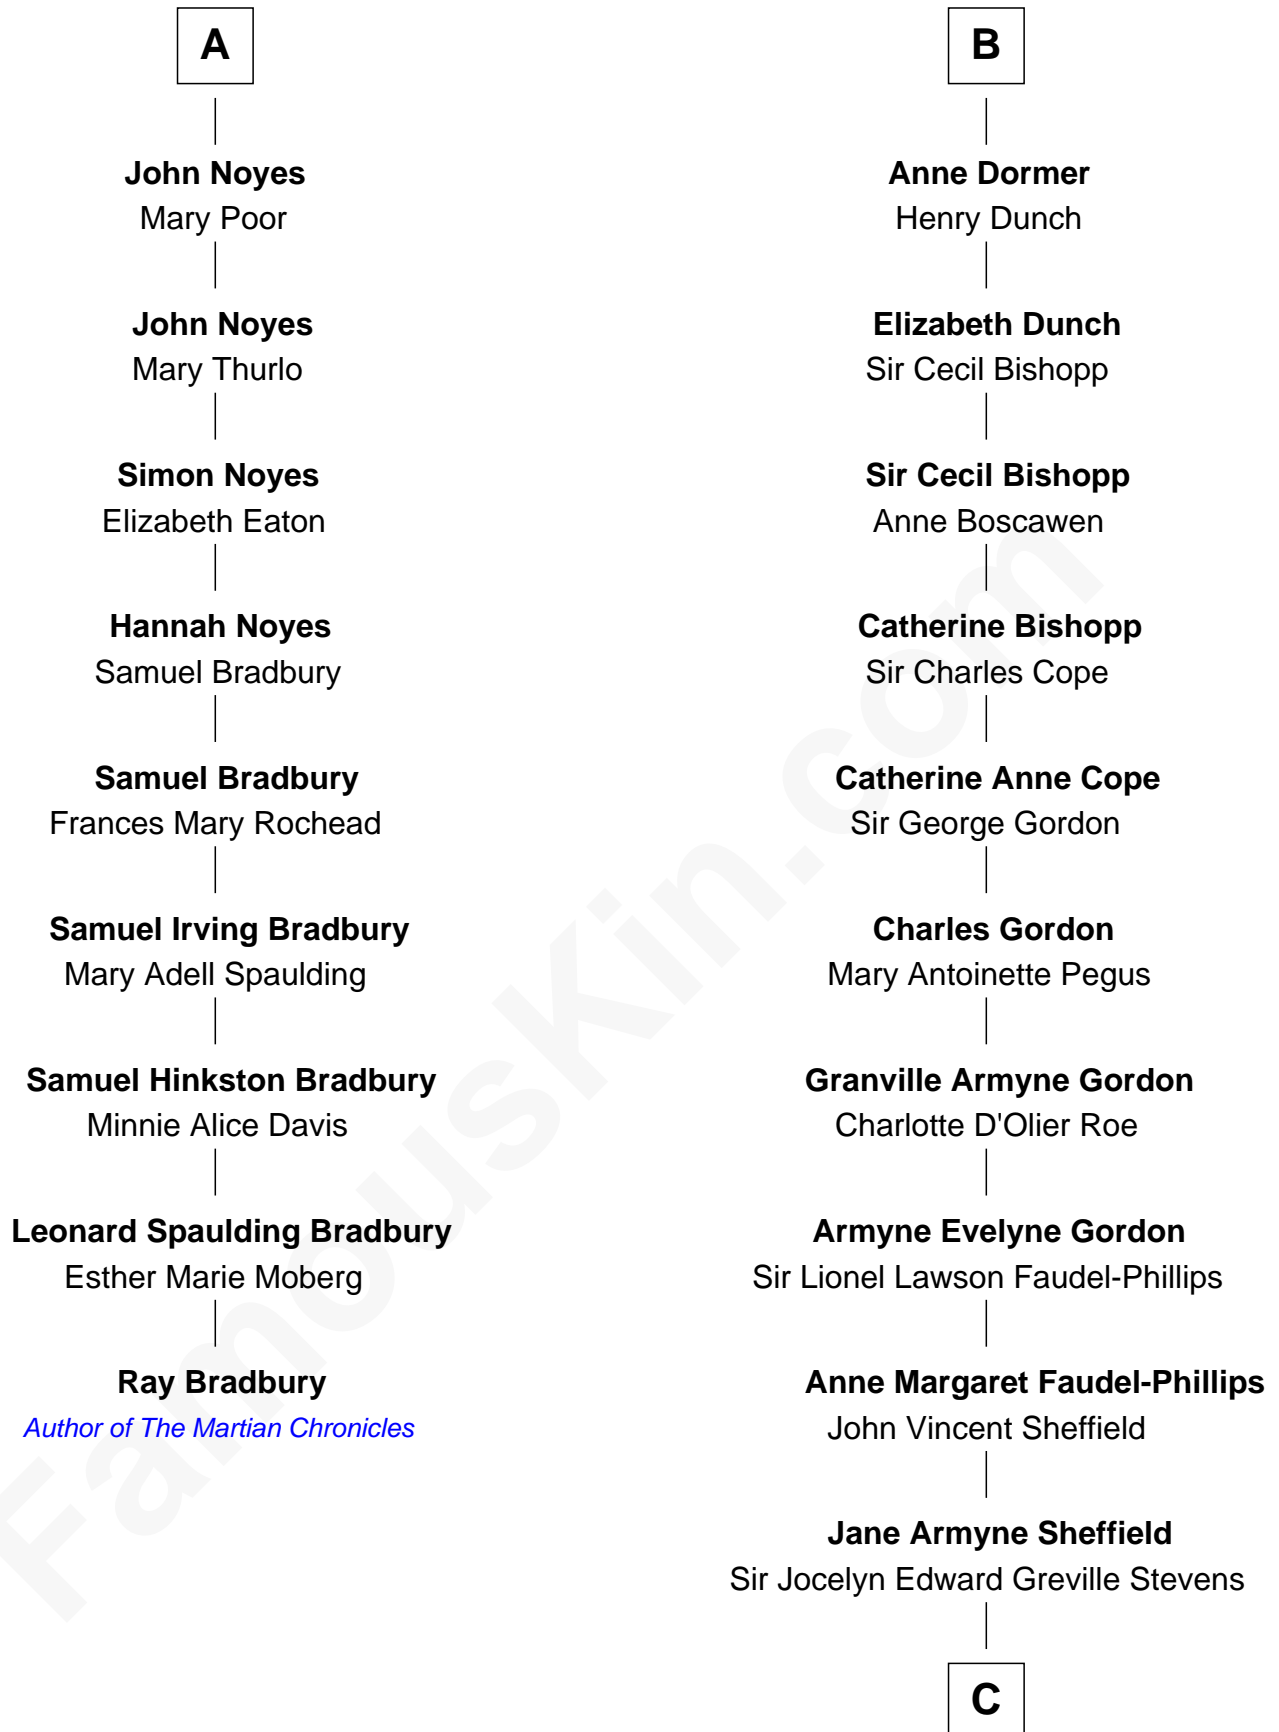

FamousKin.com

Relationship Chart of

Ray Bradbury

Author of The Martian Chronicles

15th cousin 3 times removed of

Cara Delevingne

Fashion Model and Movie Actress

Pandora Anne Stevens
Charles Hamar Delevingne

Cara Delevingne
Model and Actress

FamousKin.com