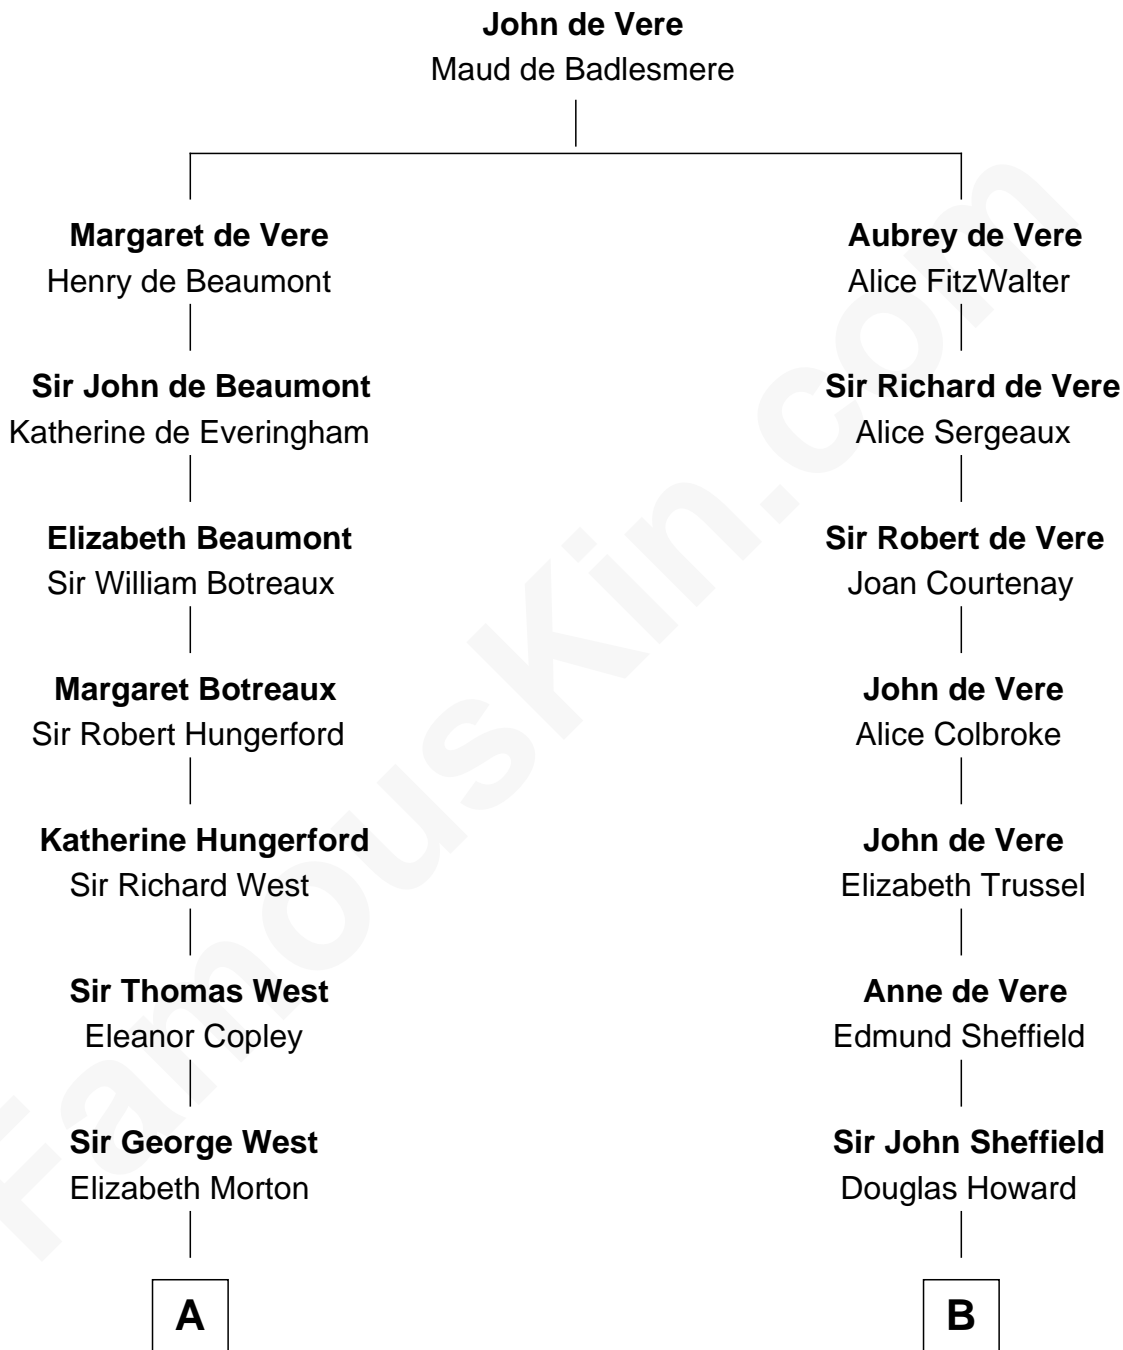

FamousKin.com Relationship Chart of

Ray Bradbury

Author of The Martian Chronicles

19th cousin of

Cara Delevingne

Fashion Model and Movie Actress

C

Samuel Hinkston Bradbury

Minnie Alice Davis

Leonard Spaulding Bradbury

Esther Marie Moberg

Ray Bradbury

Author of The Martian Chronicles

D

Jane Armyne Sheffield

Sir Jocelyn Edward Greville Stevens