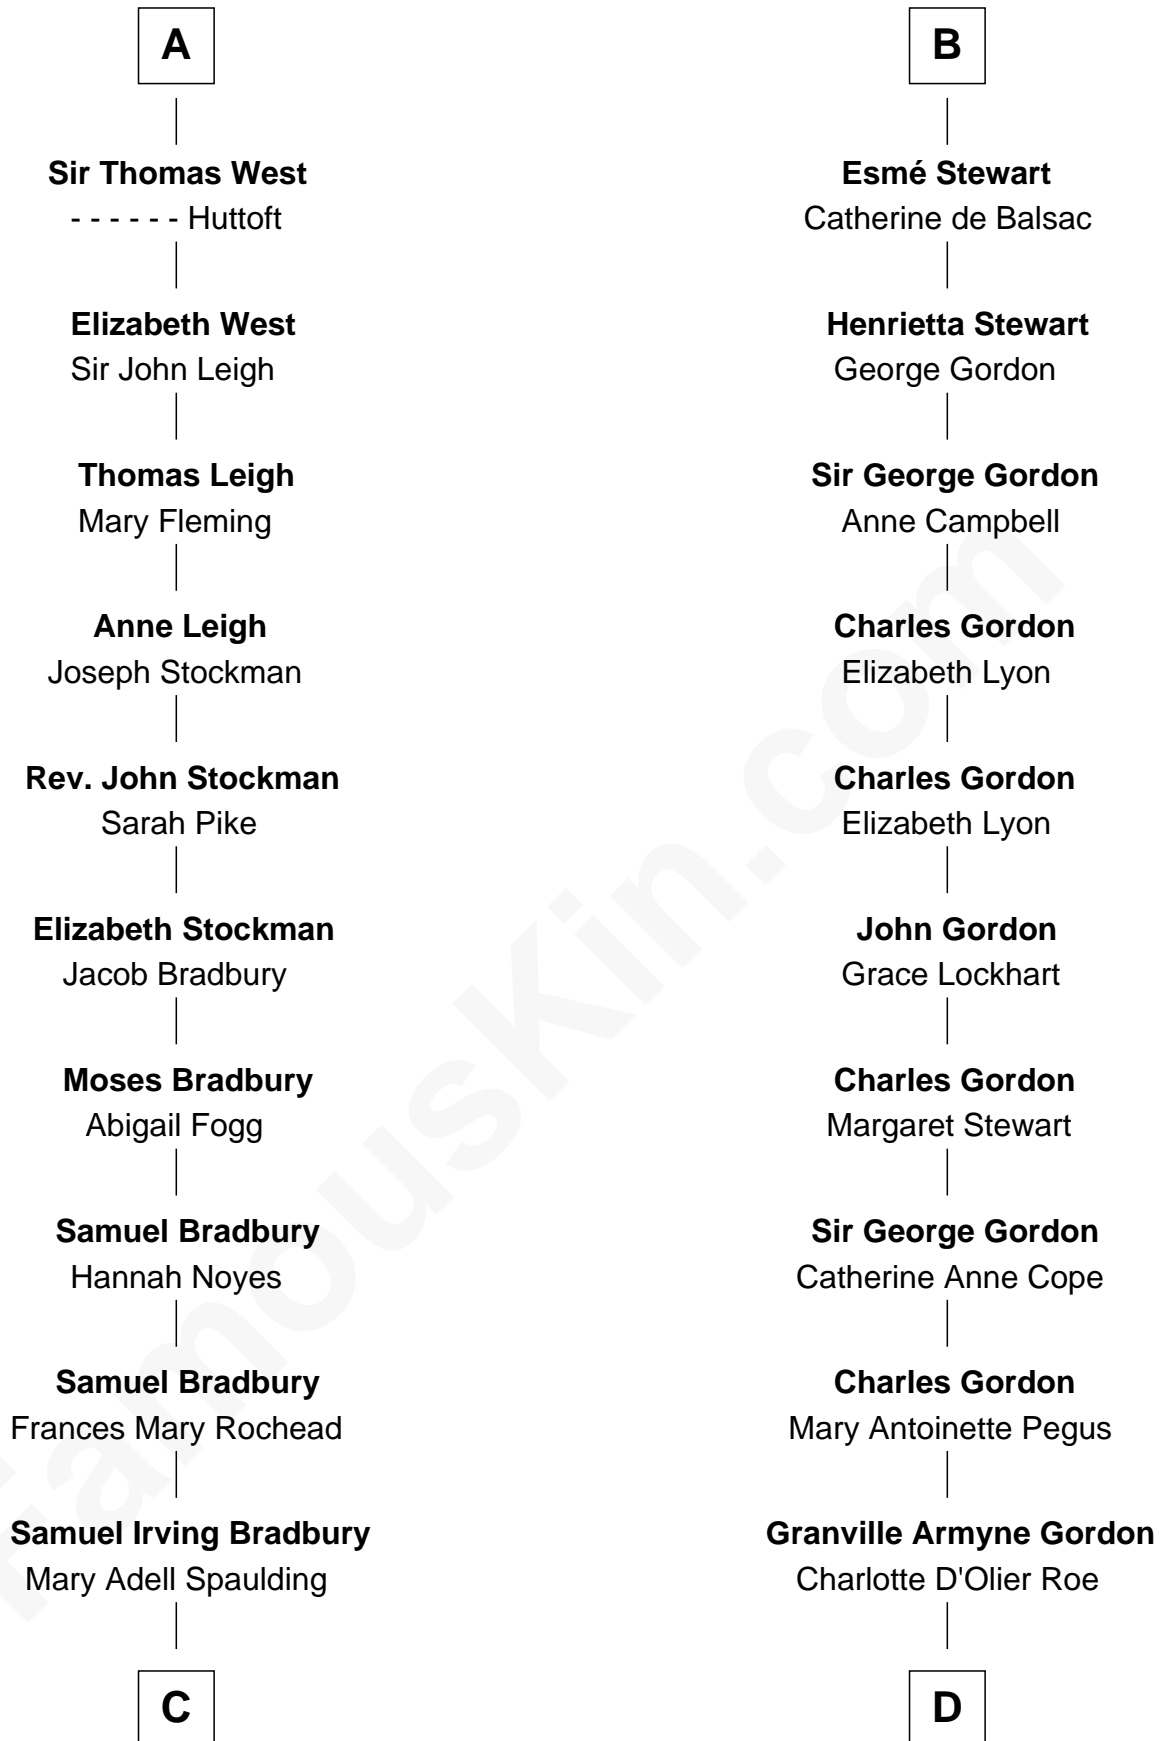

FamousKin.com

Relationship Chart of

Ray Bradbury

Author of The Martian Chronicles

19th cousin 2 times removed of

Cara Delevingne

Fashion Model and Movie Actress

C

Samuel Hinkston Bradbury

Minnie Alice Davis

Leonard Spaulding Bradbury

Esther Marie Moberg

Ray Bradbury

Author of [The Martian Chronicles](#)

D

Armyne Evelyne Gordon