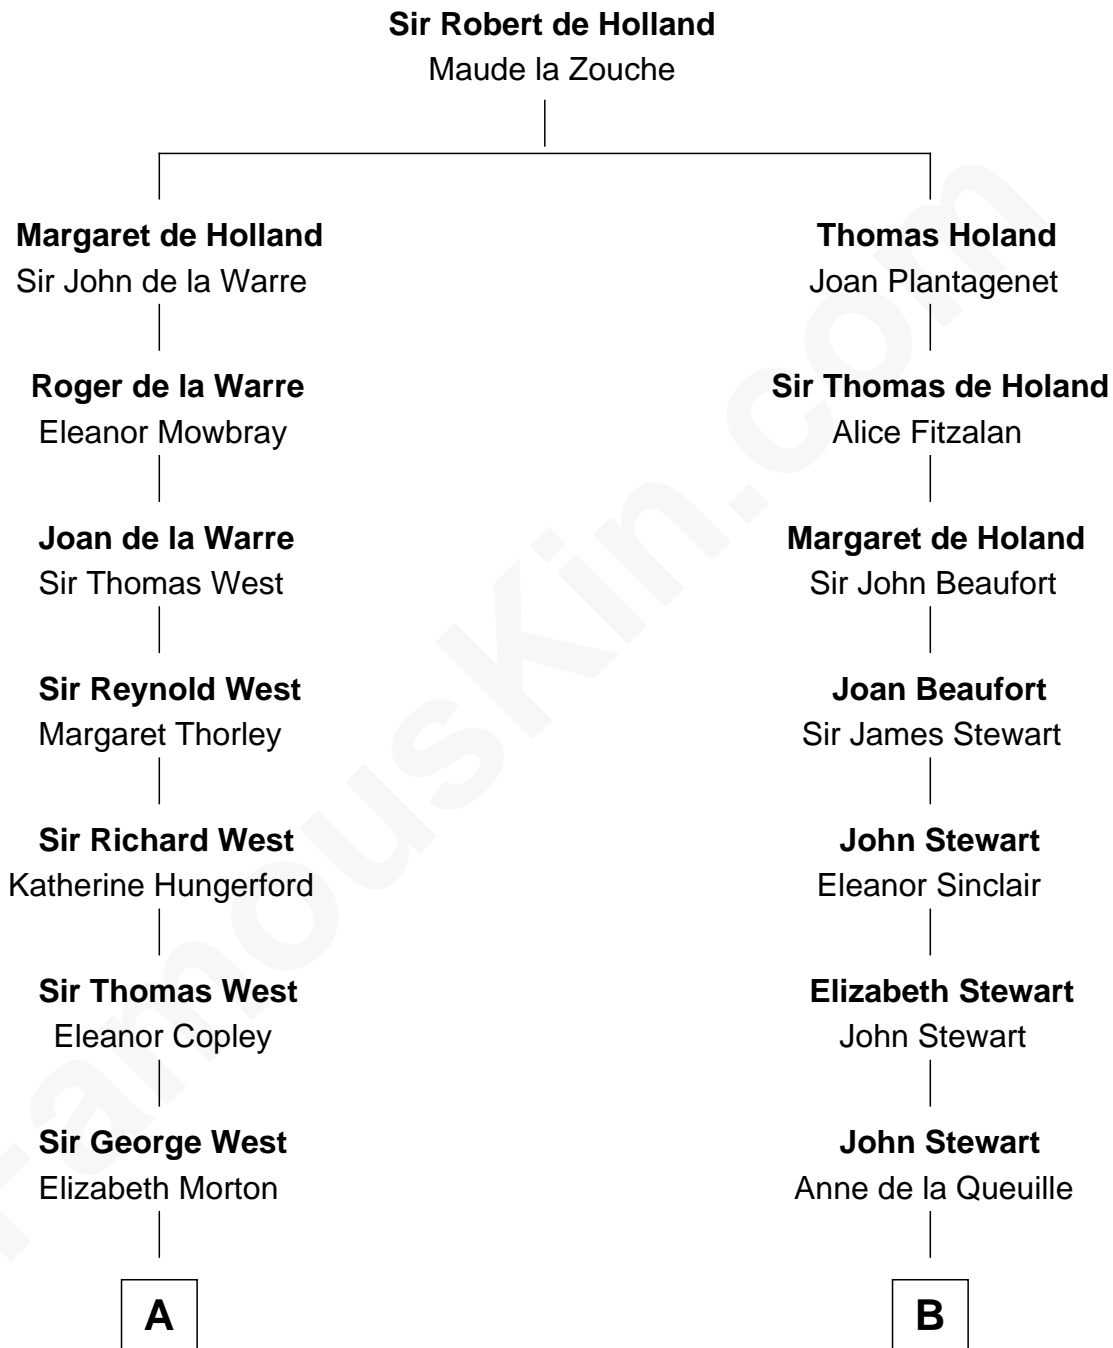

FamousKin.com

Relationship Chart of

Ray Bradbury

Author of The Martian Chronicles

19th cousin 2 times removed of

Cara Delevingne

Fashion Model and Movie Actress

C

Samuel Hinkston Bradbury

Minnie Alice Davis

Leonard Spaulding Bradbury

Esther Marie Moberg

Ray Bradbury

Author of [The Martian Chronicles](#)

D

Armyne Evelyne Gordon