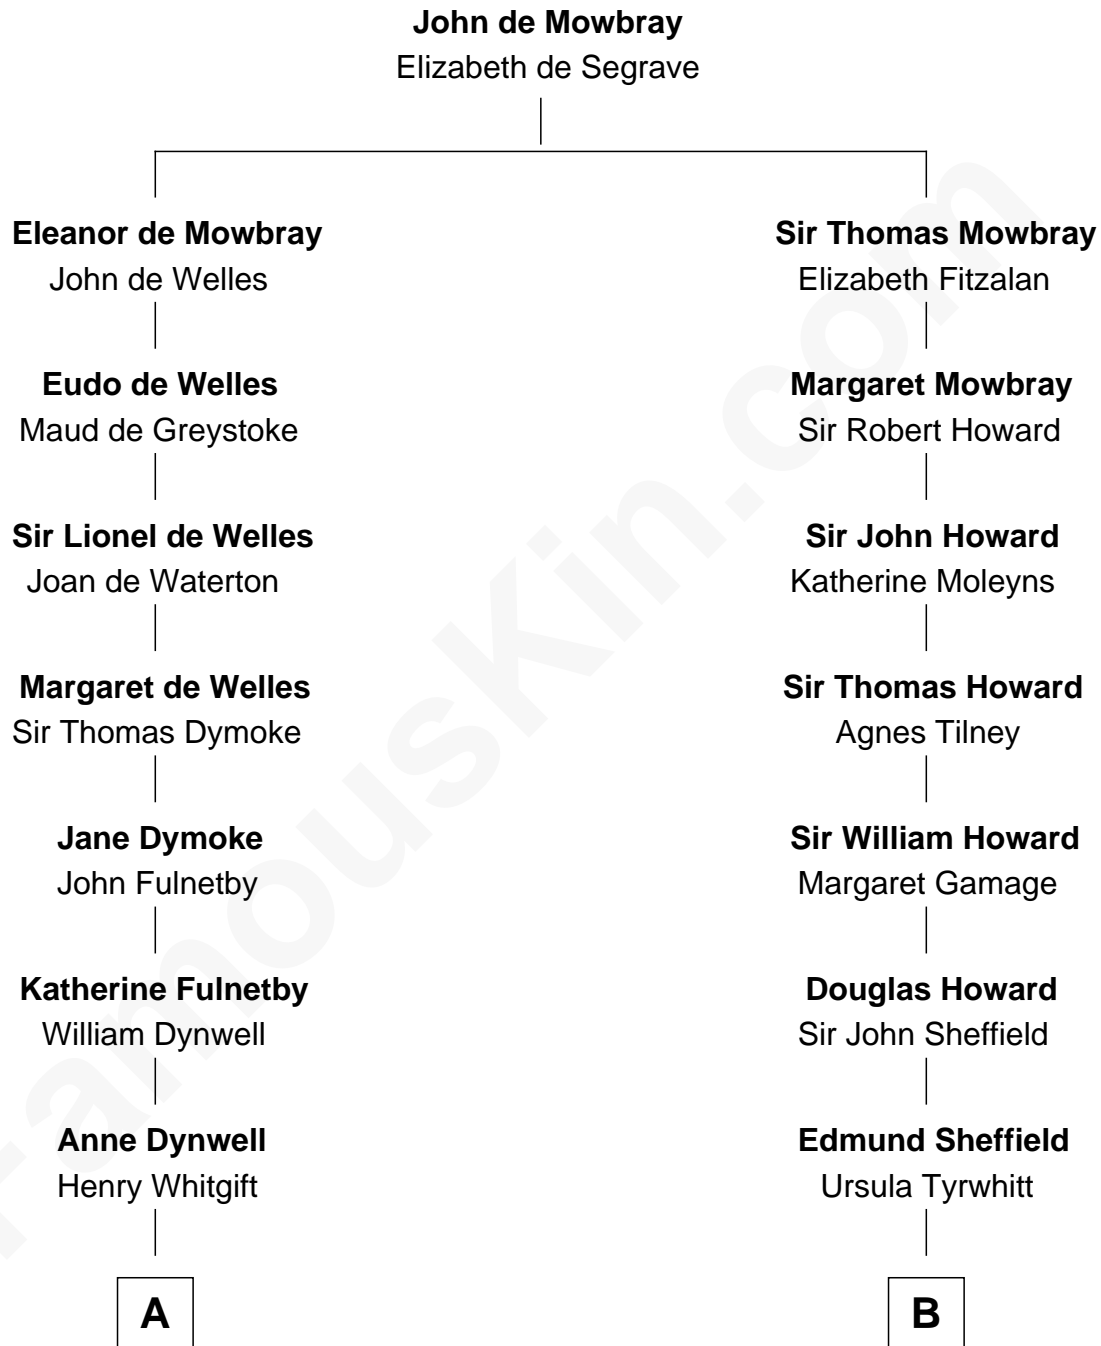

FamousKin.com Relationship Chart of

Ray Bradbury

Author of The Martian Chronicles

18th cousin of

Cara Delevingne

Fashion Model and Movie Actress

C

Leonard Spaulding Bradbury

Esther Marie Moberg

Ray Bradbury

Author of The Martian Chronicles

D

Pandora Anne Stevens

Charles Hamar Delevingne

Cara Delevingne

Model and Actress