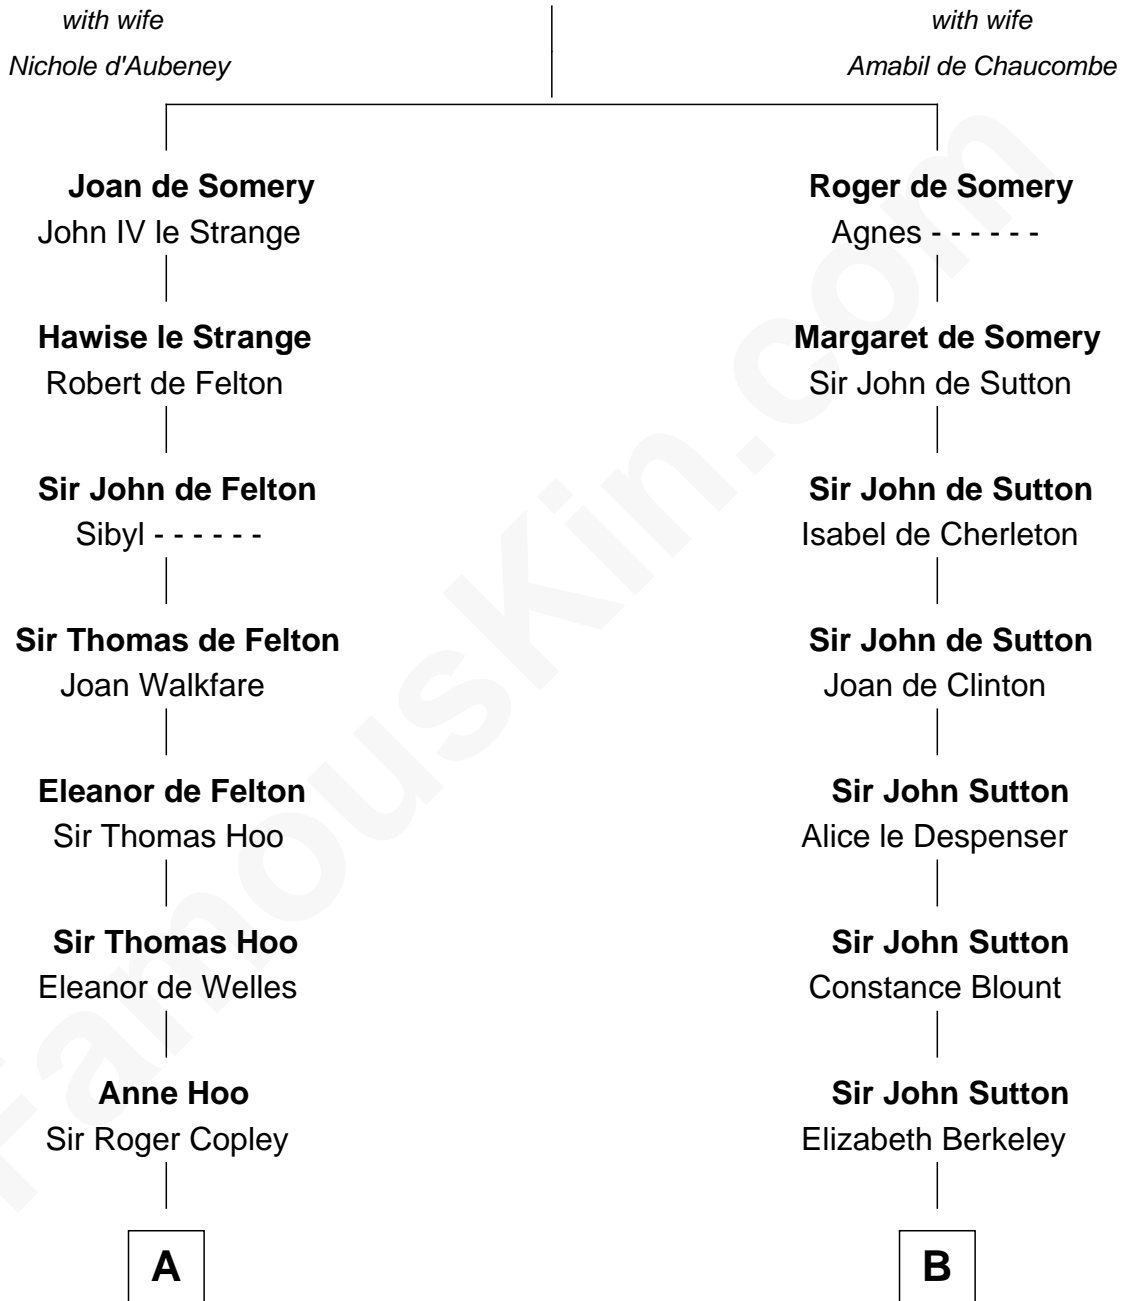

# FamousKin.com Relationship Chart of

**Ray Bradbury**

*Author of The Martian Chronicles*

21st cousin of

**Dr. H. H. Holmes**

*Serial Killer aka "Devil in the White City"*

## Sir Roger de Somery

**C**

**Samuel Bradbury**  
Frances Mary Rohead

**Samuel Irving Bradbury**  
Mary Adell Spaulding

**Samuel Hinkston Bradbury**  
Minnie Alice Davis

**Leonard Spaulding Bradbury**  
Esther Marie Moberg

**Ray Bradbury**  
*Author of The Martian Chronicles*

**D**

**Sarah Smith**  
Edward Scribner Mudgett

**Samuel Mudgett**  
Mary Morrill

**Scribner Mudgett**  
Nancy Prescott

**Levi Horton Mudgett**  
Theodate Page Price