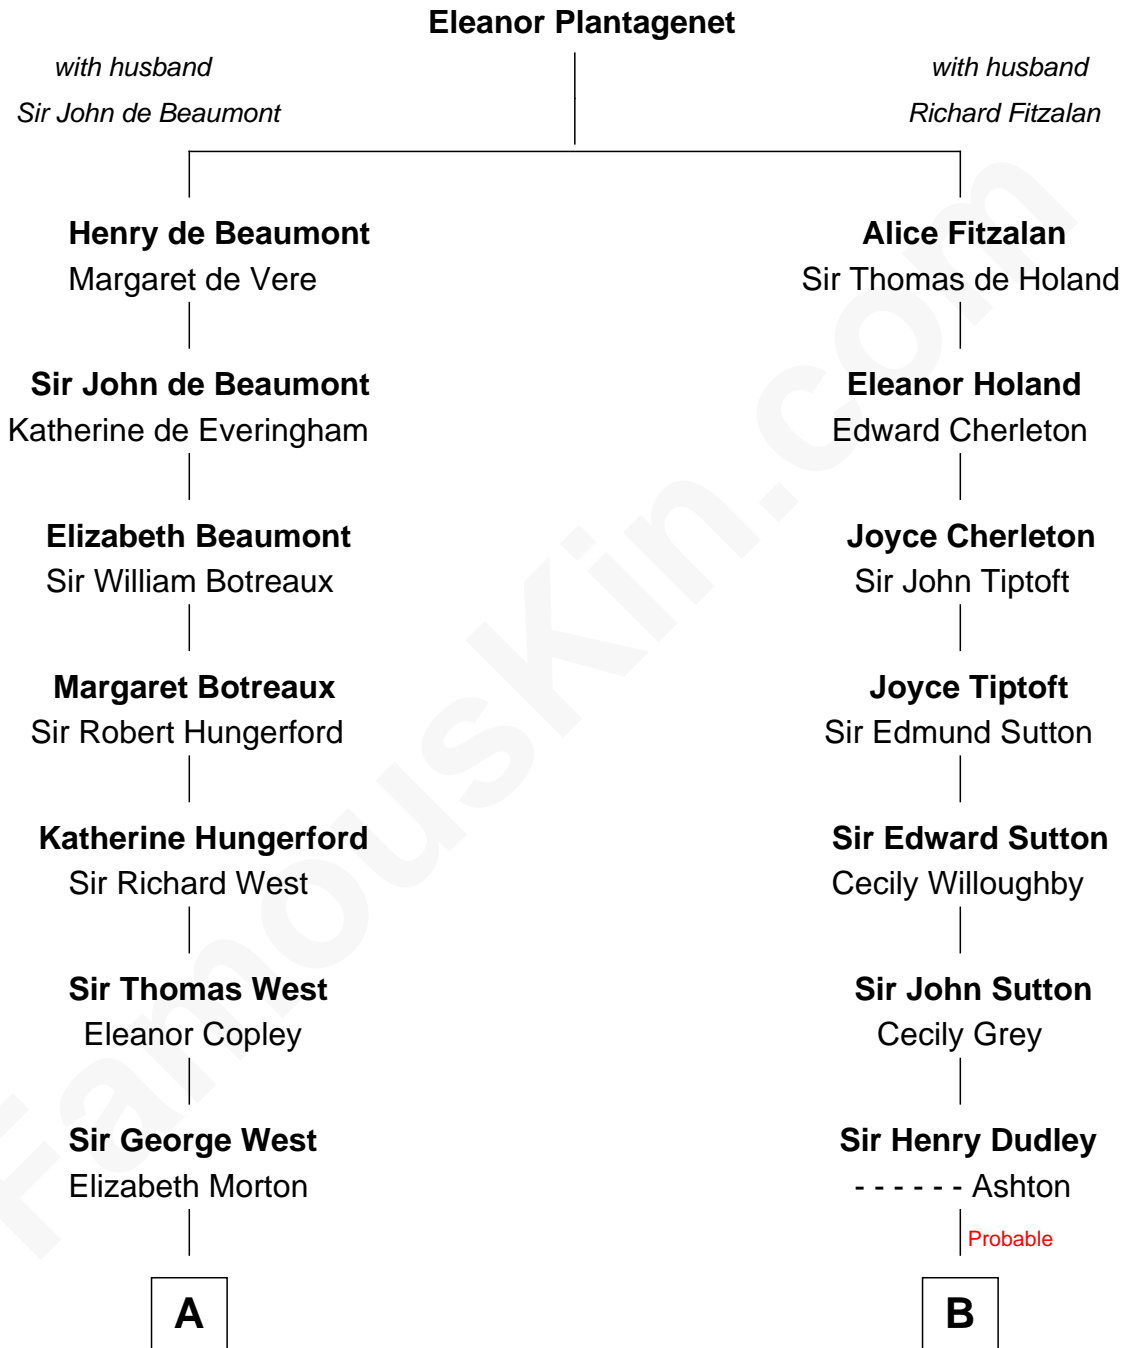

FamousKin.com

Relationship Chart of

Ray Bradbury

Author of The Martian Chronicles

17th cousin 2 times removed of

Dr. H. H. Holmes

Serial Killer aka "Devil in the White City"

C

—
Samuel Hinkston Bradbury

Minnie Alice Davis

—
Leonard Spaulding Bradbury

Esther Marie Moberg

—
Ray Bradbury

Author of [The Martian Chronicles](#)

FamousKin.com