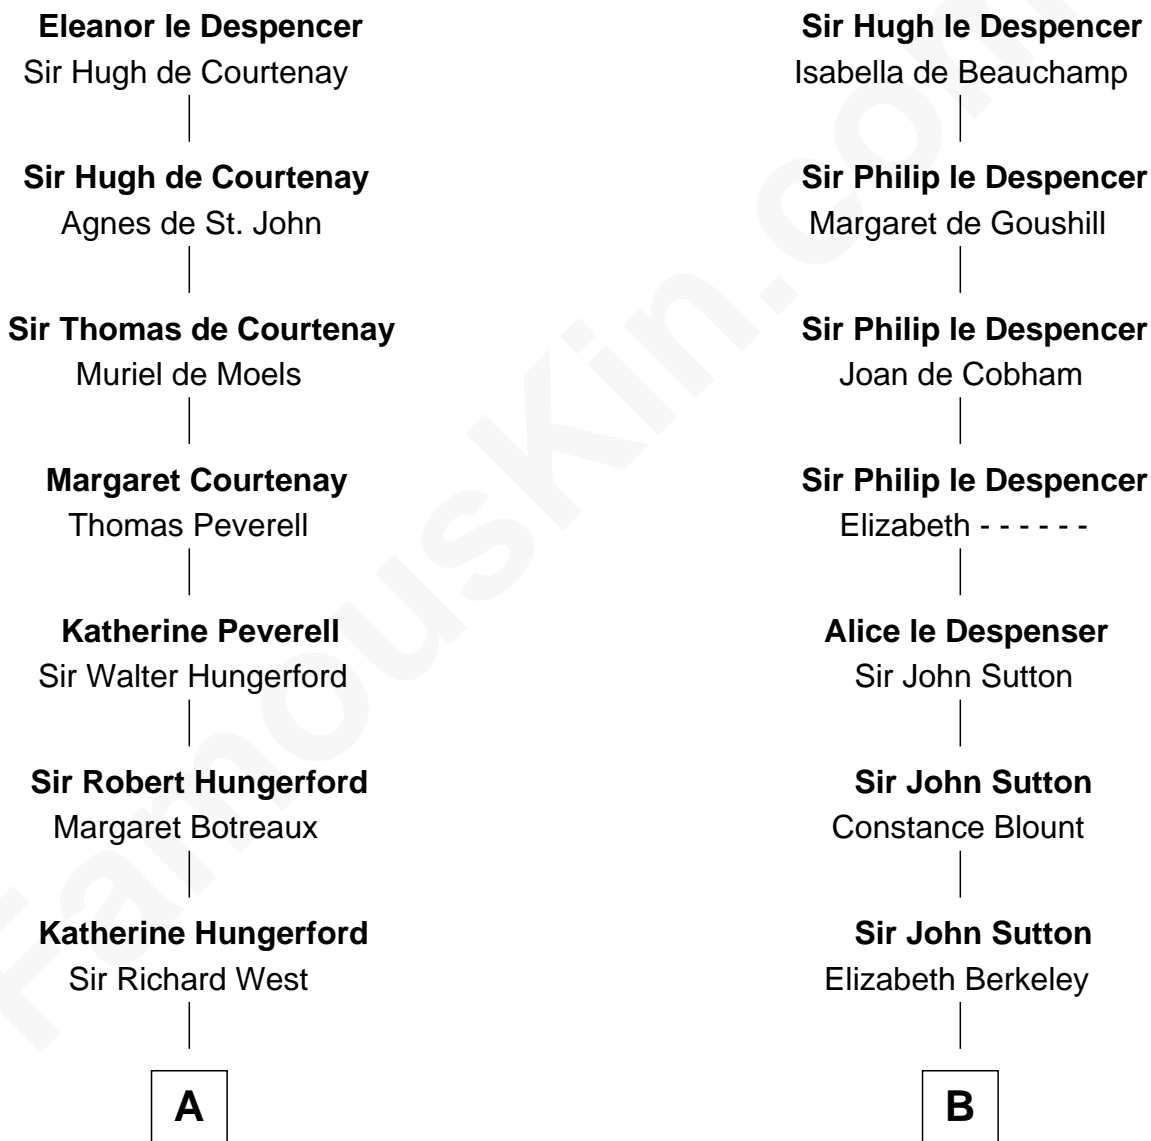

FamousKin.com Relationship Chart of

Ray Bradbury

Author of The Martian Chronicles

21st cousin of

Dr. H. H. Holmes

Serial Killer aka "Devil in the White City"

Sir Hugh le Despencer

Aveline Basset

C

Samuel Bradbury
Frances Mary Rohead

Samuel Irving Bradbury
Mary Adell Spaulding

Samuel Hinkston Bradbury
Minnie Alice Davis

Leonard Spaulding Bradbury
Esther Marie Moberg

Ray Bradbury
Author of The Martian Chronicles

D

Sarah Smith
Edward Scribner Mudgett

Samuel Mudgett
Mary Morrill

Scribner Mudgett
Nancy Prescott

Levi Horton Mudgett
Theodate Page Price

Dr. H. H. Holmes
Serial Killer Dr. H. H. Holmes