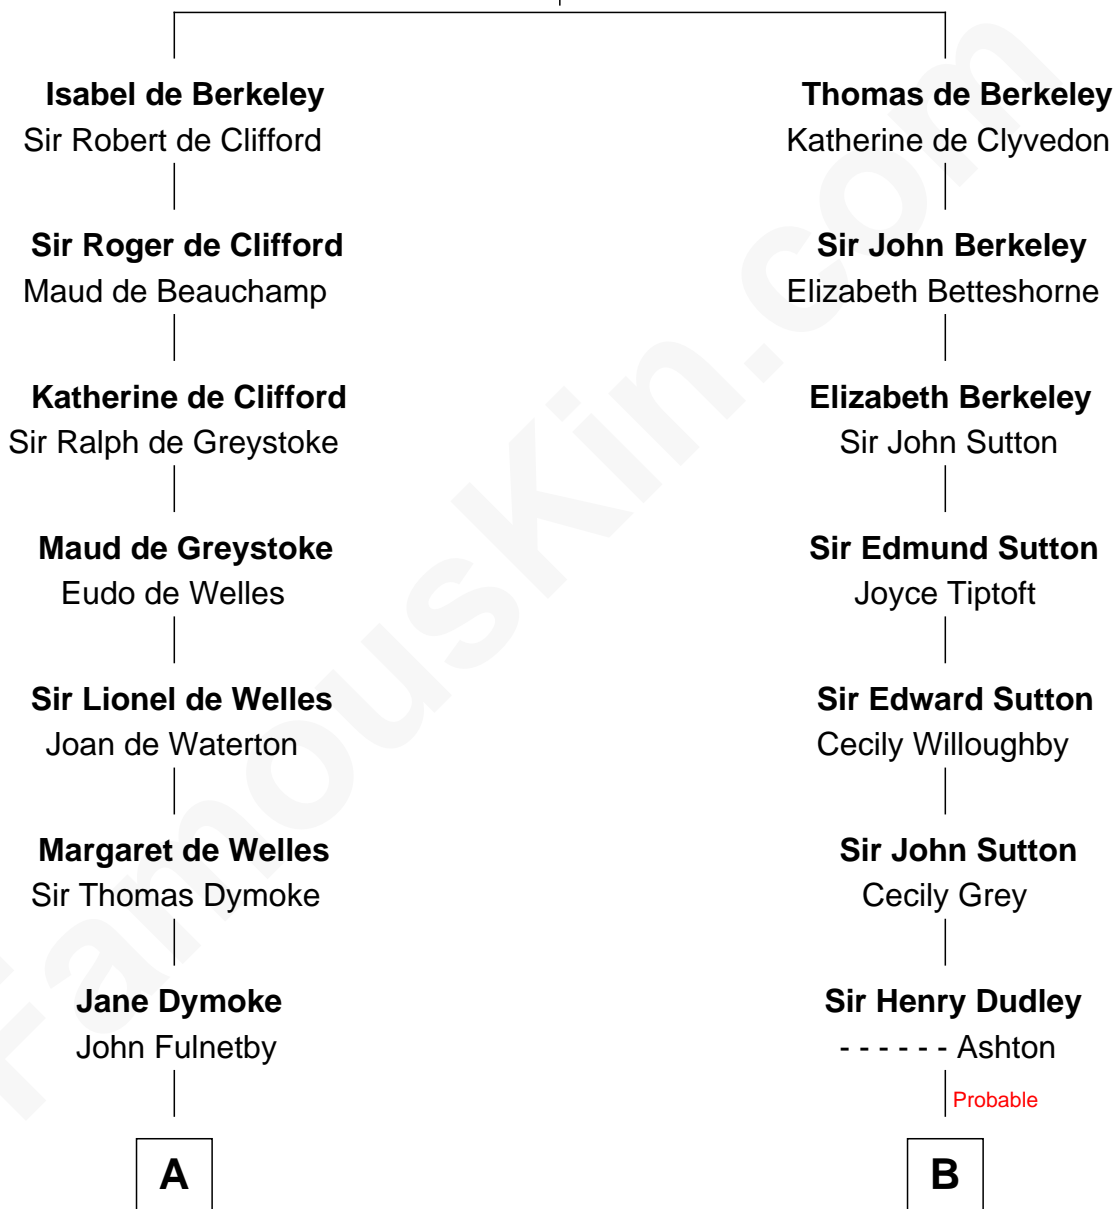

FamousKin.com

Relationship Chart of

Ray Bradbury

Author of *The Martian Chronicles*

17th cousin 3 times removed of

Dr. H. H. Holmes

Serial Killer aka "Devil in the White City"

Sir Maurice de Berkeley

Eve la Zouche

C

—
Samuel Irving Bradbury

Mary Adell Spaulding

—
Samuel Hinkston Bradbury

Minnie Alice Davis

—
Leonard Spaulding Bradbury

Esther Marie Moberg

—
Ray Bradbury

Author of [The Martian Chronicles](#)

FamousKin.com