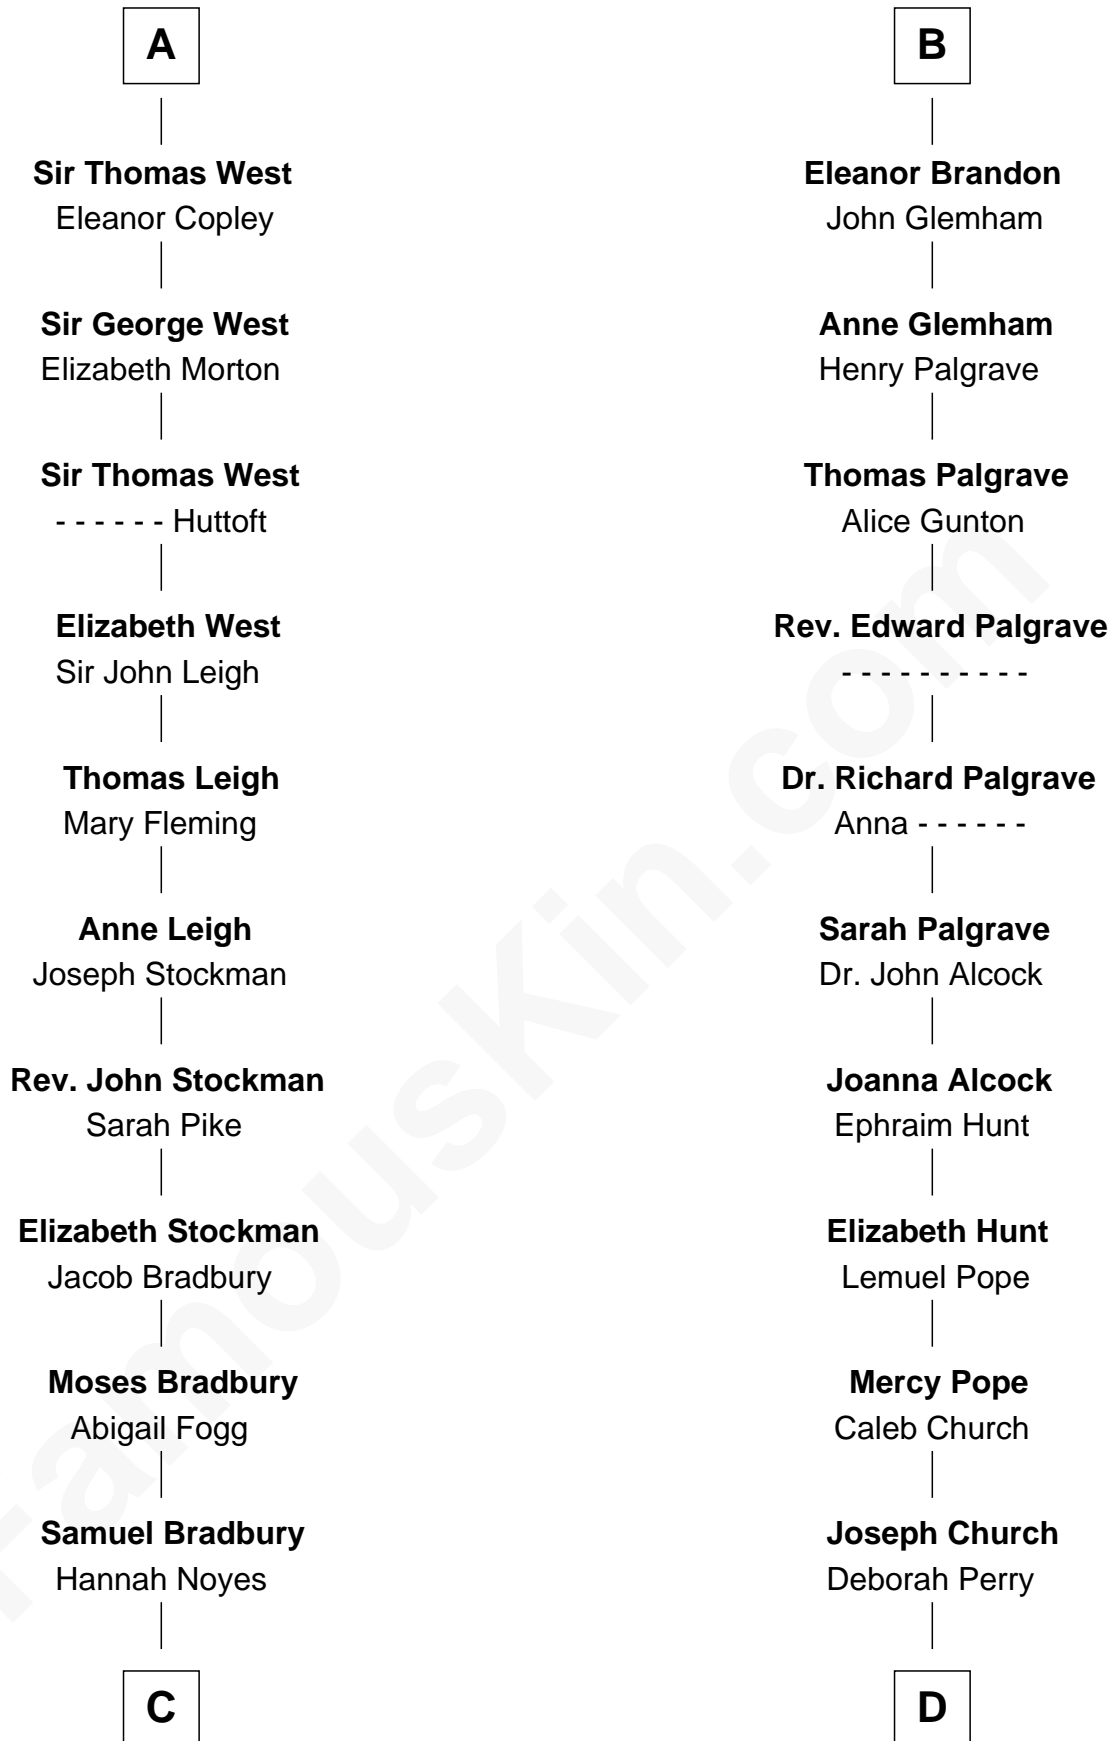

FamousKin.com Relationship Chart of

Ray Bradbury

Author of The Martian Chronicles

20th cousin 1 time removed of

Franklin D. Roosevelt

32nd U.S. President

C

Samuel Bradbury
Frances Mary Rohead

Samuel Irving Bradbury
Mary Adell Spaulding

Samuel Hinkston Bradbury
Minnie Alice Davis

Leonard Spaulding Bradbury
Esther Marie Moberg

Ray Bradbury
Author of The Martian Chronicles

D

Deborah P. Church
Warren Delano

Warren Delano
Catharine Robbins Lyman

Sara Delano
James Roosevelt

Franklin D. Roosevelt
32nd U.S. President