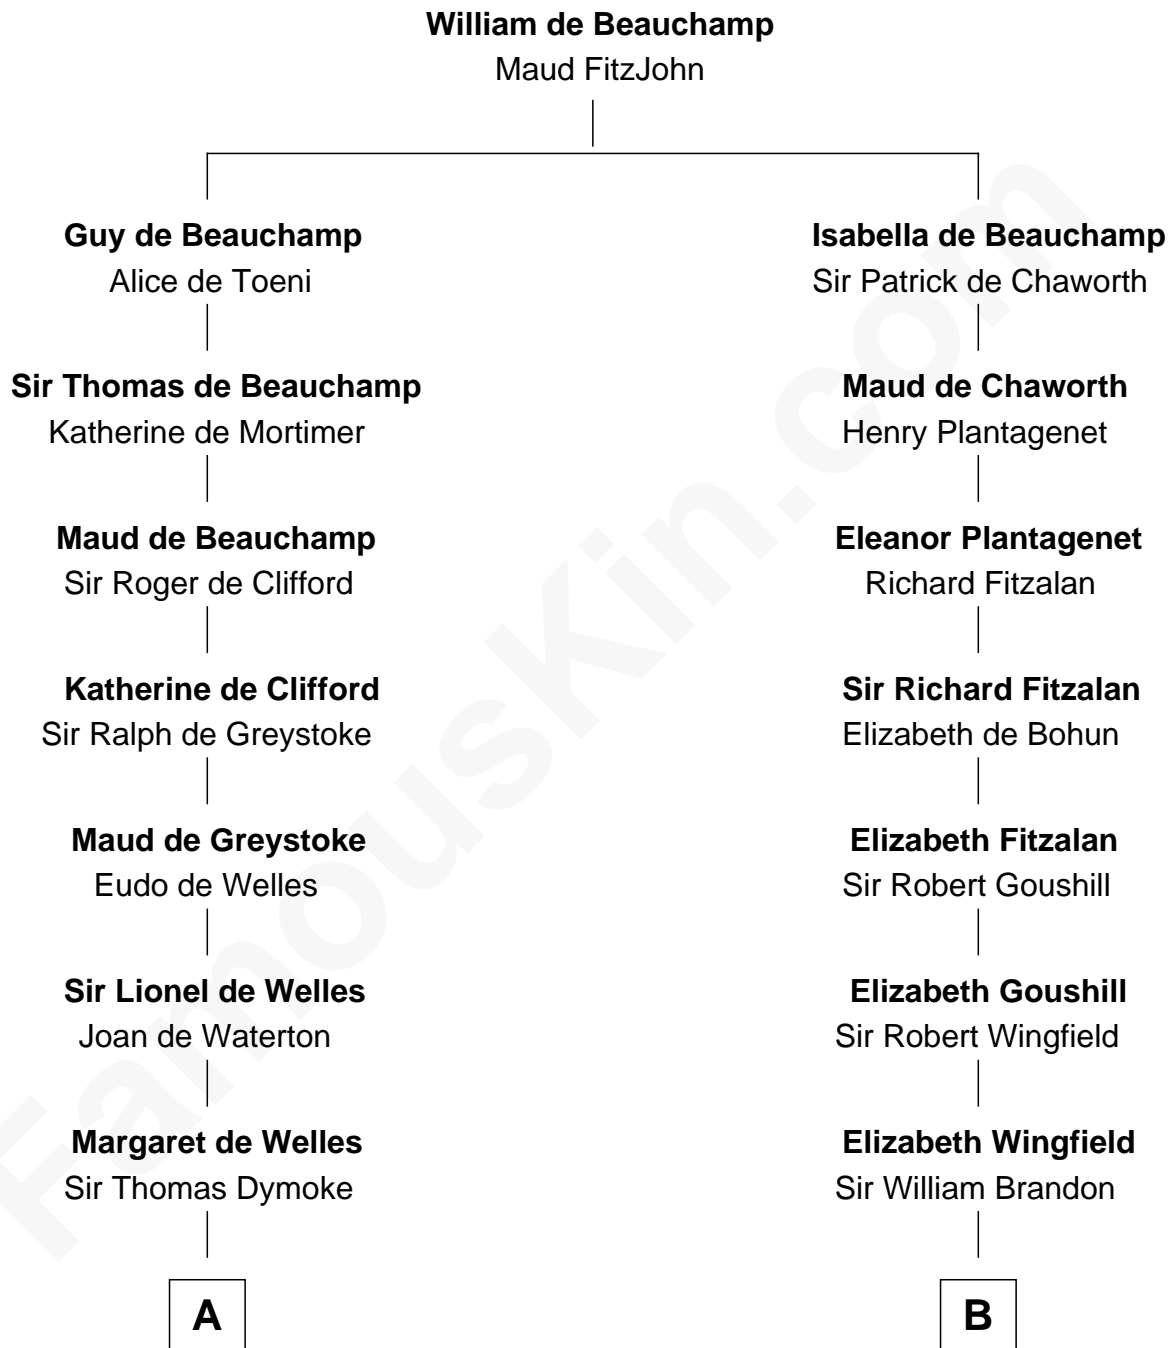

# FamousKin.com Relationship Chart of

**Ray Bradbury**

*Author of The Martian Chronicles*

20th cousin 1 time removed of

**Franklin D. Roosevelt**

*32nd U.S. President*

**C**

**Samuel Bradbury**  
Frances Mary Rohead

**Samuel Irving Bradbury**  
Mary Adell Spaulding

**Samuel Hinkston Bradbury**  
Minnie Alice Davis

**Leonard Spaulding Bradbury**  
Esther Marie Moberg

**Ray Bradbury**  
*Author of The Martian Chronicles*