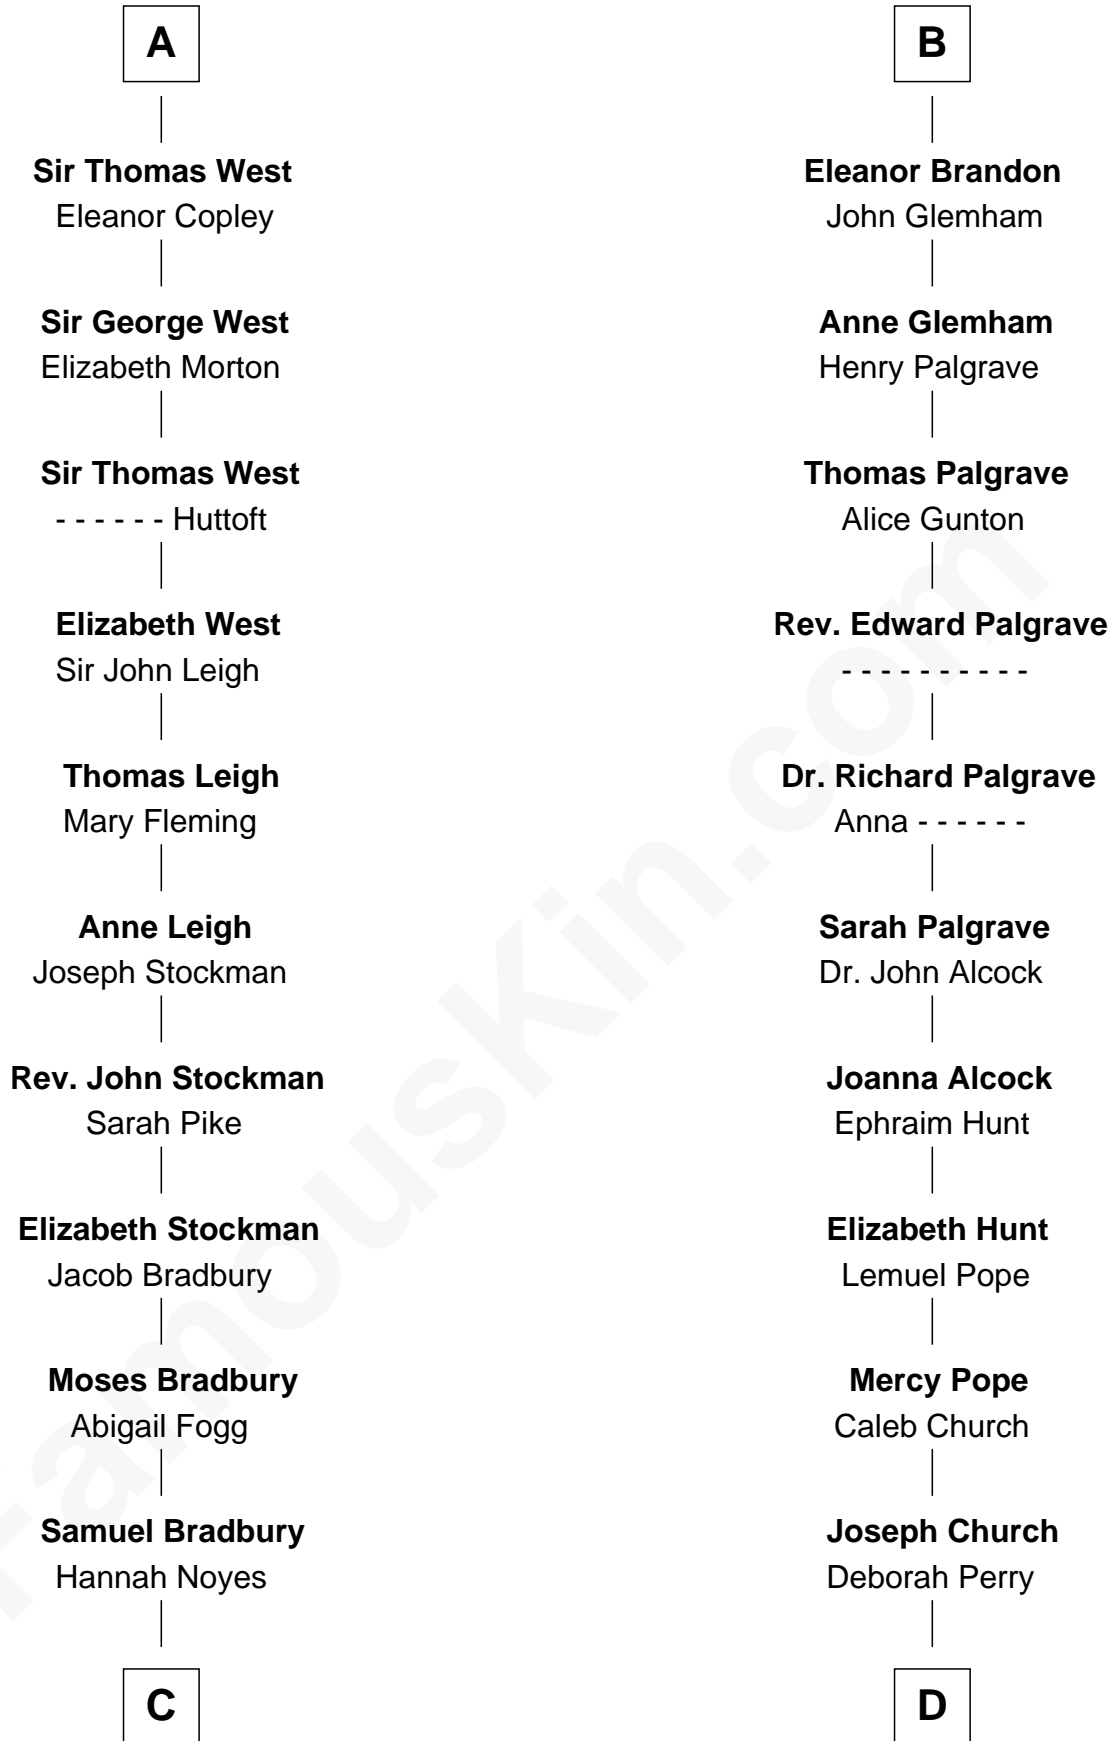

FamousKin.com

Relationship Chart of

Ray Bradbury

Author of The Martian Chronicles

20th cousin 1 time removed of

Franklin D. Roosevelt

32nd U.S. President

C

Samuel Bradbury
Frances Mary Rohead

Samuel Irving Bradbury
Mary Adell Spaulding

Samuel Hinkston Bradbury
Minnie Alice Davis

Leonard Spaulding Bradbury
Esther Marie Moberg

Ray Bradbury
Author of The Martian Chronicles