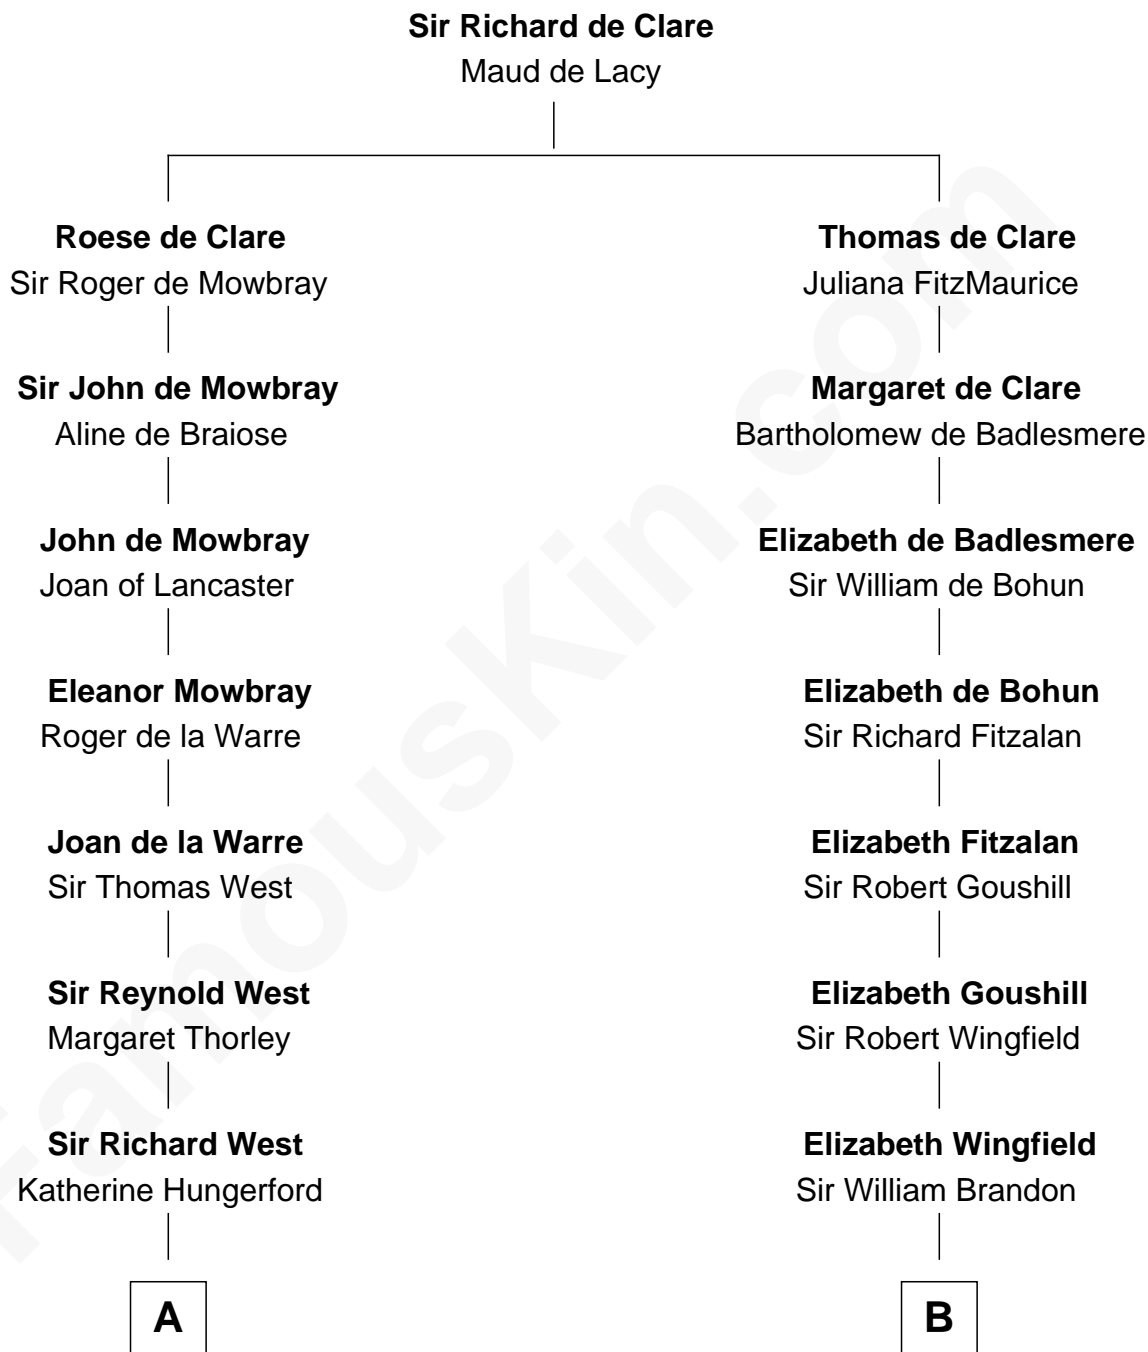

FamousKin.com

Relationship Chart of

Ray Bradbury

Author of The Martian Chronicles

20th cousin 1 time removed of

Franklin D. Roosevelt

32nd U.S. President

C

Samuel Bradbury
Frances Mary Rohead

Samuel Irving Bradbury
Mary Adell Spaulding

Samuel Hinkston Bradbury
Minnie Alice Davis

Leonard Spaulding Bradbury
Esther Marie Moberg

Ray Bradbury
Author of The Martian Chronicles