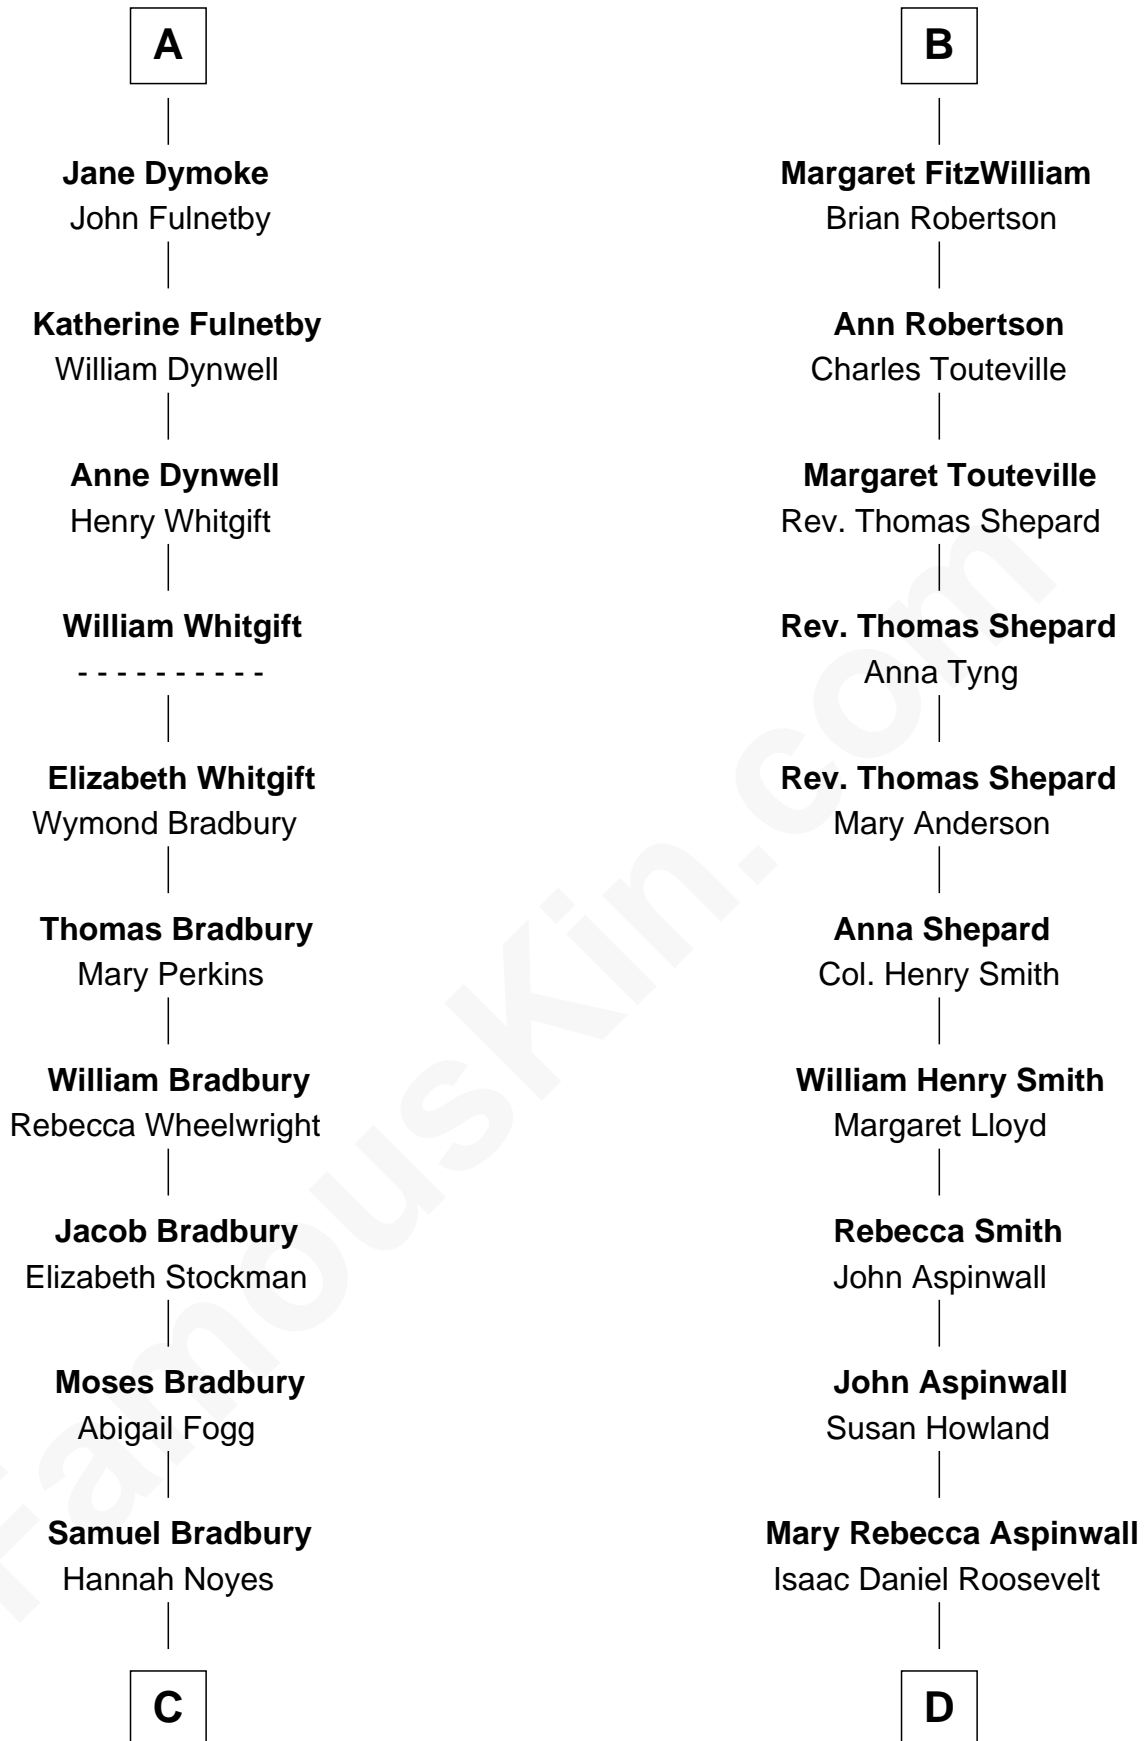

FamousKin.com

Relationship Chart of

Ray Bradbury

Author of The Martian Chronicles

18th cousin 3 times removed of

Franklin D. Roosevelt

32nd U.S. President

Eudo la Zouche
Milicent de Cantilupe

Eve la Zouche
Sir Maurice de Berkeley

Isabel de Berkeley
Sir Robert de Clifford

Sir Roger de Clifford
Maud de Beauchamp

Katherine de Clifford
Sir Ralph de Greystoke

Maud de Greystoke
Eudo de Welles

Sir Lionel de Welles
Joan de Waterton

Margaret de Welles
Sir Thomas Dymoke

A

Lucy Zouche
Thomas de Greene

Sir Henry Greene
Katherine Drayton

Sir Henry de Greene
Matilda de Mauduit

Eleanor Greene
Sir John FitzWilliam

John FitzWilliam
Helen Villiers

Sir William FitzWilliam
Anne Hawes

Richard FitzWilliam
Elizabeth Knyvet

B

C

Samuel Bradbury
Frances Mary Rohead

Samuel Irving Bradbury
Mary Adell Spaulding

Samuel Hinkston Bradbury
Minnie Alice Davis

Leonard Spaulding Bradbury
Esther Marie Moberg