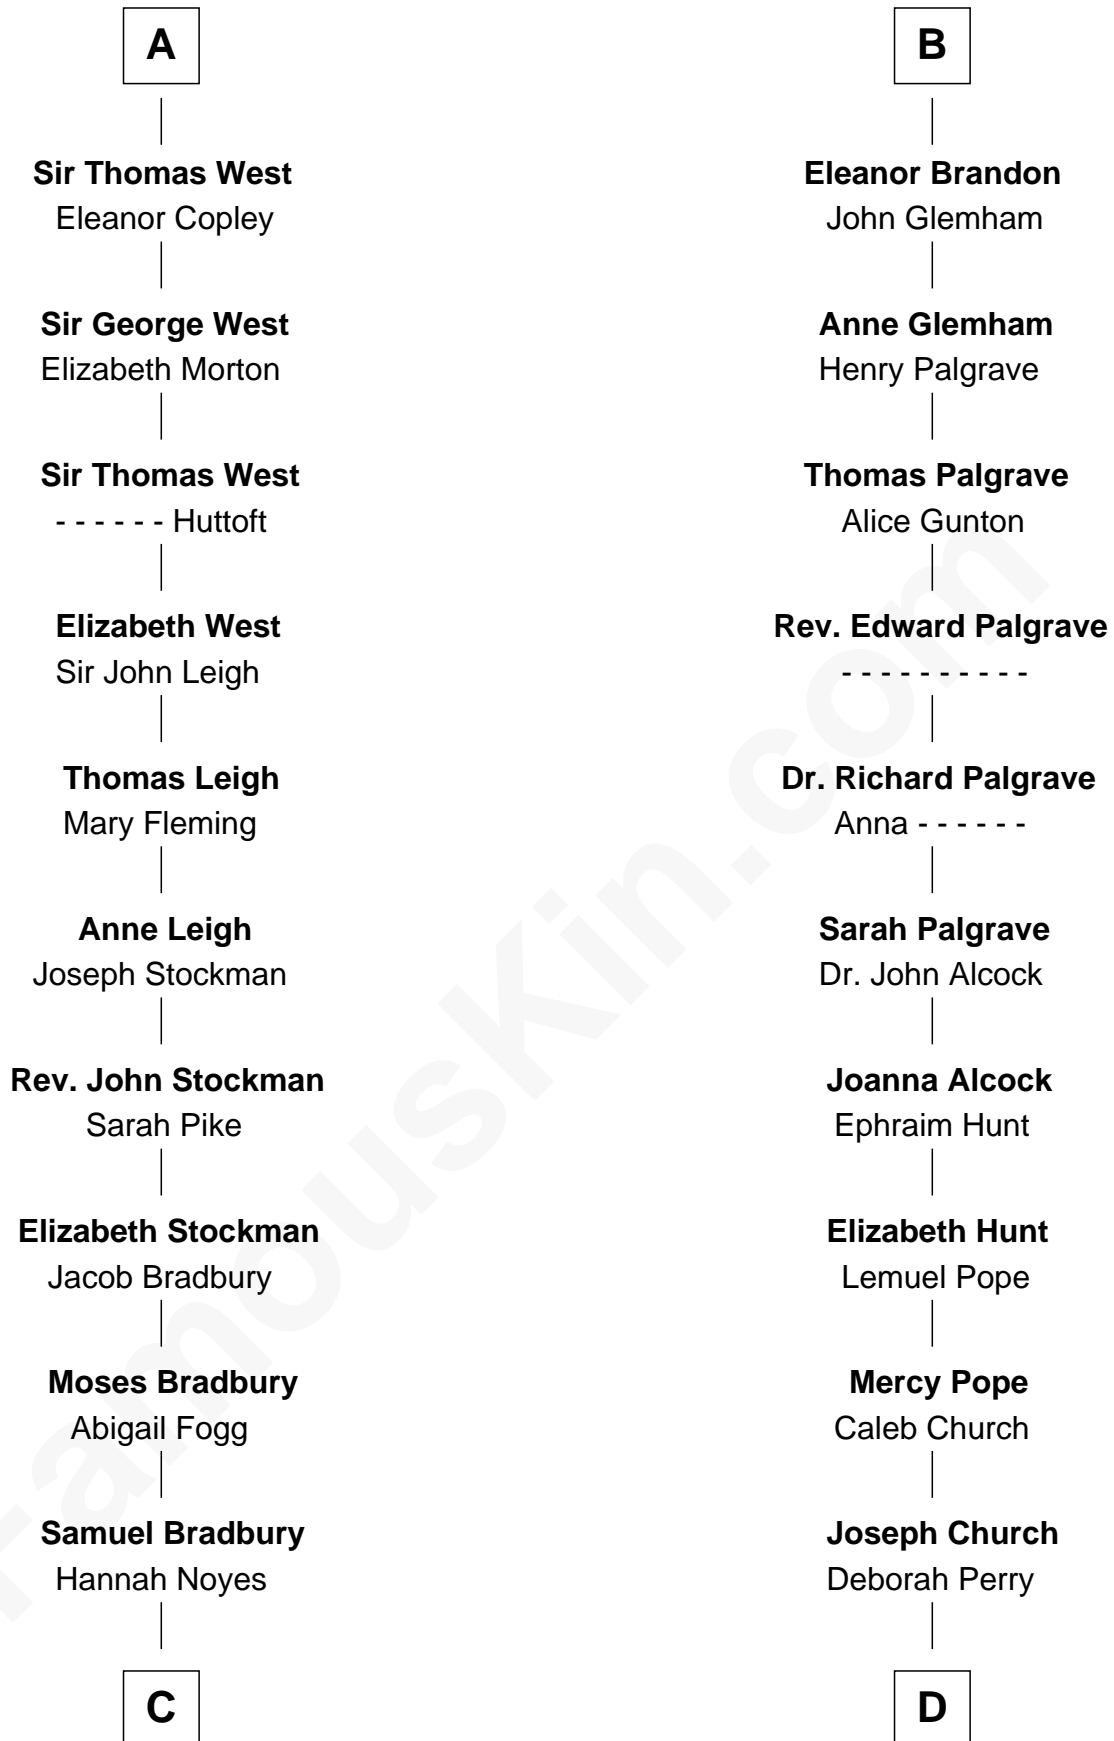

FamousKin.com

Relationship Chart of

Ray Bradbury

Author of The Martian Chronicles

20th cousin 1 time removed of

Franklin D. Roosevelt

32nd U.S. President

Robert I, Count of Artois

Matilda of Brabant

C

Samuel Bradbury
Frances Mary Rohead

Samuel Irving Bradbury
Mary Adell Spaulding

Samuel Hinkston Bradbury
Minnie Alice Davis

Leonard Spaulding Bradbury
Esther Marie Moberg

Ray Bradbury
Author of The Martian Chronicles