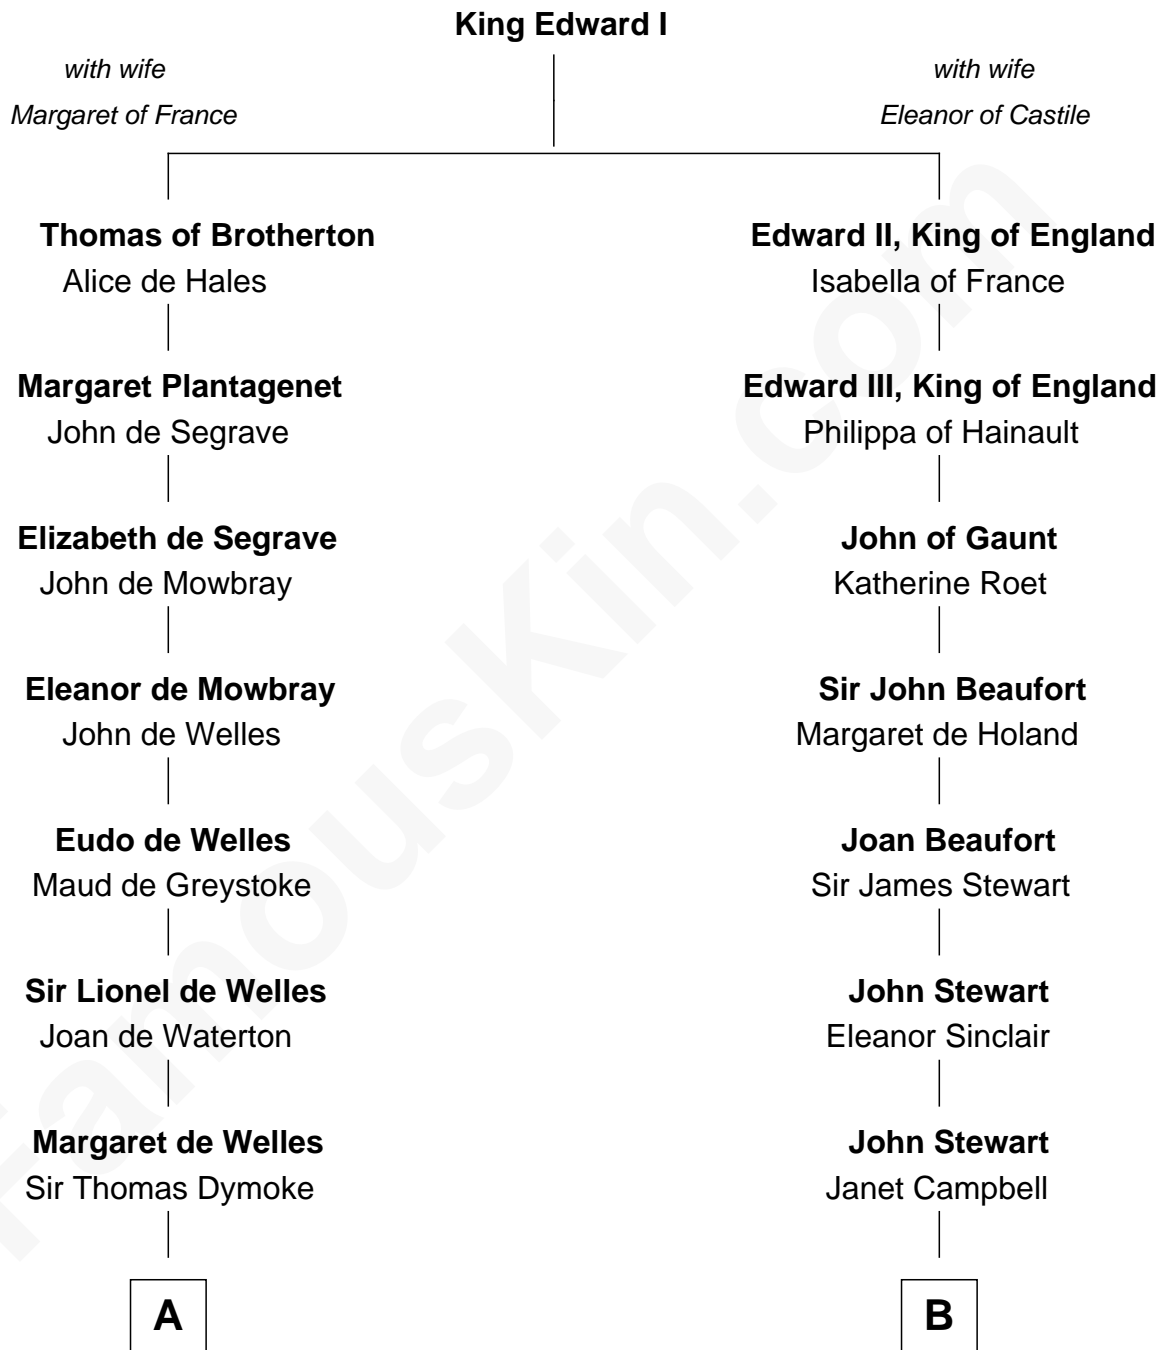

FamousKin.com

Relationship Chart of

Ray Bradbury

Author of The Martian Chronicles

19th cousin 2 times removed of

Eleanor Roosevelt

First Lady of President Franklin D. Roosevelt

C

Samuel Bradbury
Frances Mary Rohead

Samuel Irving Bradbury
Mary Adell Spaulding

Samuel Hinkston Bradbury
Minnie Alice Davis

Leonard Spaulding Bradbury
Esther Marie Moberg

Ray Bradbury
Author of The Martian Chronicles