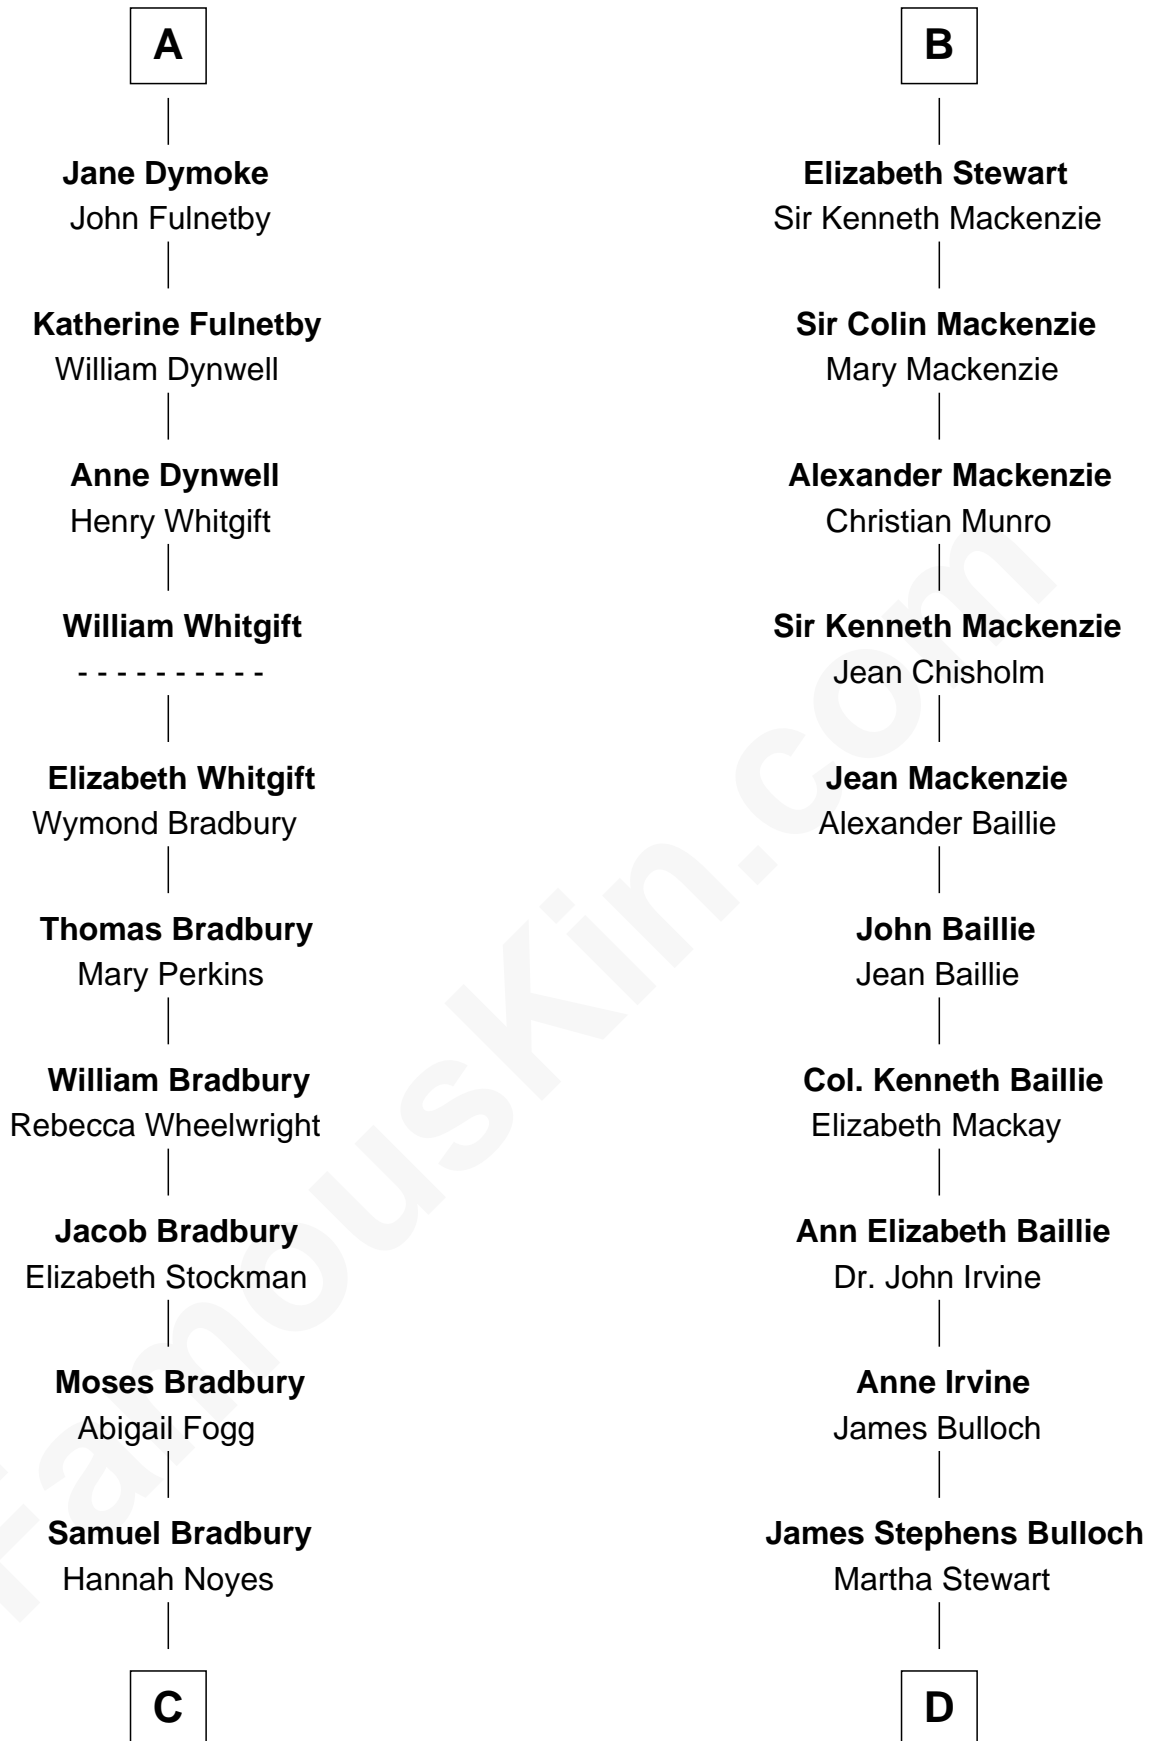

FamousKin.com

Relationship Chart of

Ray Bradbury

Author of The Martian Chronicles

19th cousin 2 times removed of

Eleanor Roosevelt

First Lady of President Franklin D. Roosevelt

C

Samuel Bradbury
Frances Mary Rohead

Samuel Irving Bradbury
Mary Adell Spaulding

Samuel Hinkston Bradbury
Minnie Alice Davis

Leonard Spaulding Bradbury
Esther Marie Moberg

Ray Bradbury
Author of The Martian Chronicles

D

Martha Bulloch
Theodore Roosevelt

Elliott Roosevelt
Anna Rebecca Hall

Eleanor Roosevelt
First Lady of Franklin Roosevelt

FamousKin.com