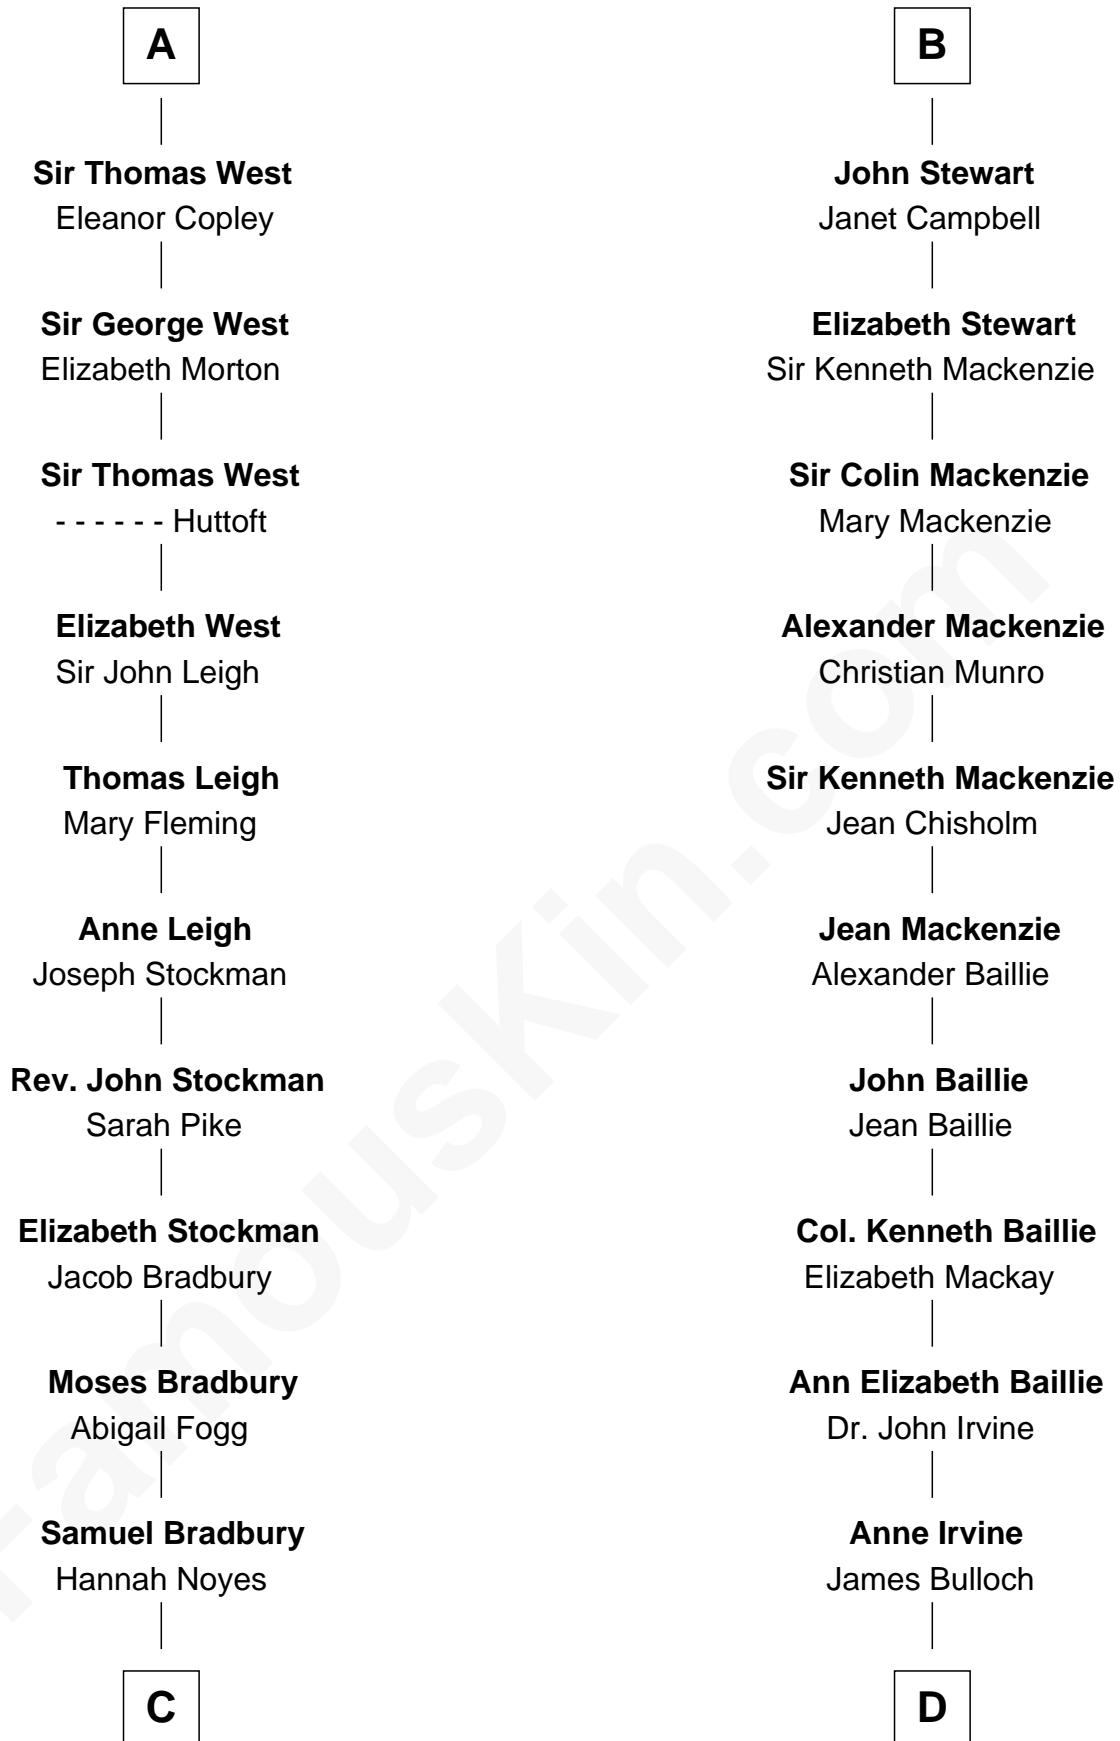

# FamousKin.com Relationship Chart of

**Ray Bradbury**

*Author of The Martian Chronicles*

20th cousin 1 time removed of

**Eleanor Roosevelt**

*First Lady of President Franklin D. Roosevelt*

**C**

**Samuel Bradbury**  
Frances Mary Rohead

**Samuel Irving Bradbury**  
Mary Adell Spaulding

**Samuel Hinkston Bradbury**  
Minnie Alice Davis

**Leonard Spaulding Bradbury**  
Esther Marie Moberg

**Ray Bradbury**  
*Author of The Martian Chronicles*

**D**

**James Stephens Bulloch**  
Martha Stewart

**Martha Bulloch**  
Theodore Roosevelt

**Elliott Roosevelt**  
Anna Rebecca Hall

**Eleanor Roosevelt**  
*First Lady of Franklin Roosevelt*